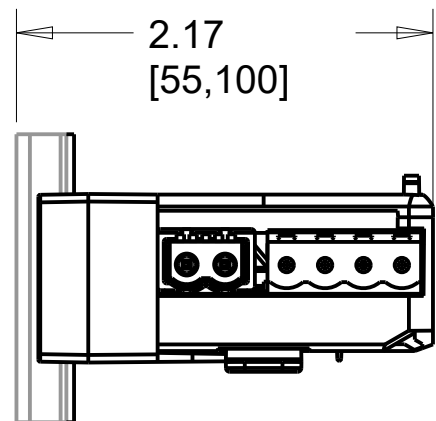

3.25
[82,605]

2.17
[55,100]

0.88
[22,300]

2.91
[74,000]

0.55
[14,000]

1.02
[25,944]

CEP7-1EGJ DIN/PANEL MOUNT SCALE:

1:1