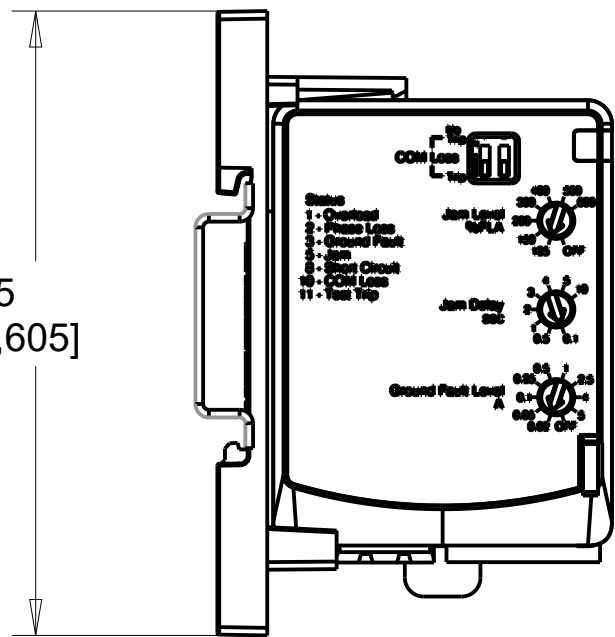

3.25
[82,605]

2.17
[55,100]

0.88
[22,300]

2.91
[74,000]

0.55
[14,000]

1.02
[25,944]

CEP7-1EGJ DIN/PANEL MOUNT SCALE:

1:1