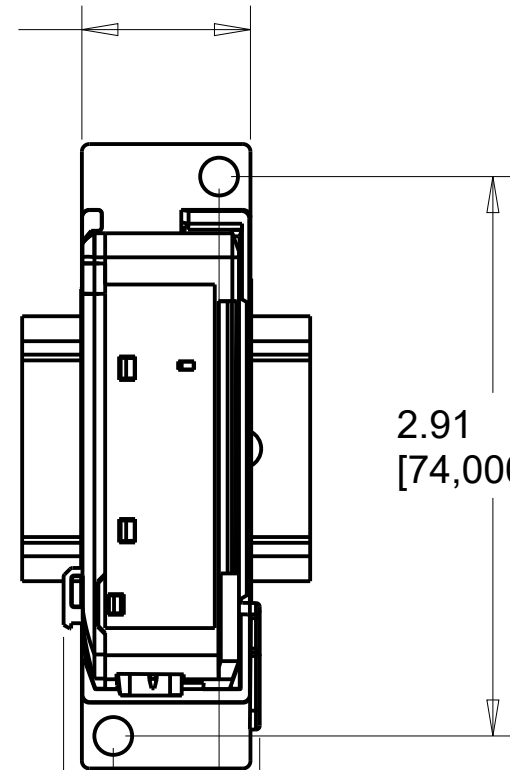

3.25
[82,605]

2.17
[55,100]

0.88
[22,300]

2.91
[74,000]

0.55
[14,000]

1.02
[25,944]

CEP7-1EGJ DIN/PANEL MOUNT SCALE:

1:1