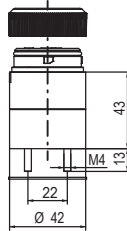

ECOmodul 40mm Towers

Dimensions are in millimeters. Dimensions not intended for manufacturing purposes.

ZNW

ZMS