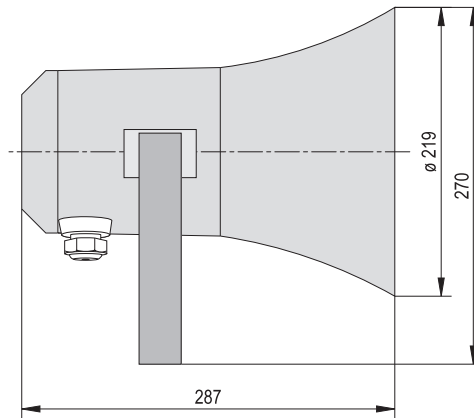

FernTel Telephone (dFT3/wFT3)

Industry Telephone (wIND)

Dimensions are in millimeters. Dimensions not intended for manufacturing purposes.

Telephone Protection Hood (TH1/TH1C)

Explosion Proof Loudspeaker (LS1/LS2)

Dimensions are in millimeters. Dimensions not intended for manufacturing purposes.

Explosion Proof Signal Horn (mHPT)

Dimensions are in millimeters. Dimensions not intended for manufacturing purposes.

Explosion Proof Signal Horn (dHH/dHHR)

Explosion Proof Signal Bell (dHW/dHWR)

Dimensions are in millimeters. Dimensions not intended for manufacturing purposes.

Explosion Proof Loudspeaker (dHS)

Explosion Proof Electronic Sounder (dHE)

Dimensions are in millimeters. Dimensions not intended for manufacturing purposes.