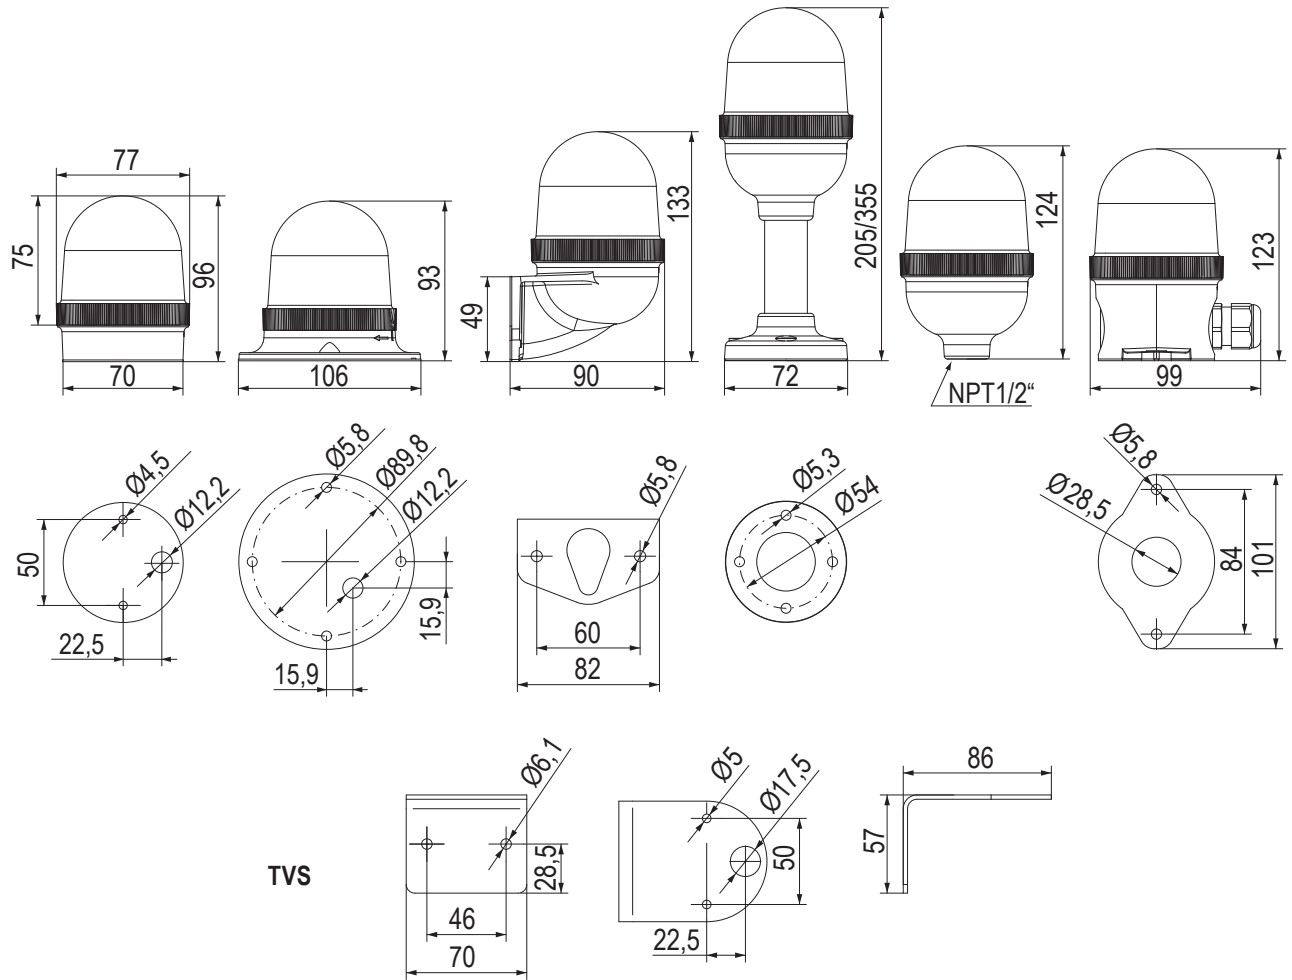

Beacons Series T 70mm (TDC/TDF/TLL)