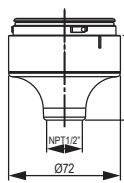

YSW

YFR

YSW+XSS

YMR+XWR

J
Warning Tower Lights

ECOmodul 70mm Towers

Dimensions are in millimeters. Dimensions not intended for manufacturing purposes.

XLL, XDC, XDA, XDF, XFF

XMR

XSW

XFR

XSW+XSS

XMR+XWR

J Warning Tower Lights

modulSIGNAL 50mm Towers

Dimensions are in millimeters. Dimensions not intended for manufacturing purposes.