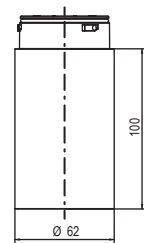

ECOmodul 60mm Towers

Dimensions are in millimeters. Dimensions not intended for manufacturing purposes.

YEP

J
Warning Tower Lights