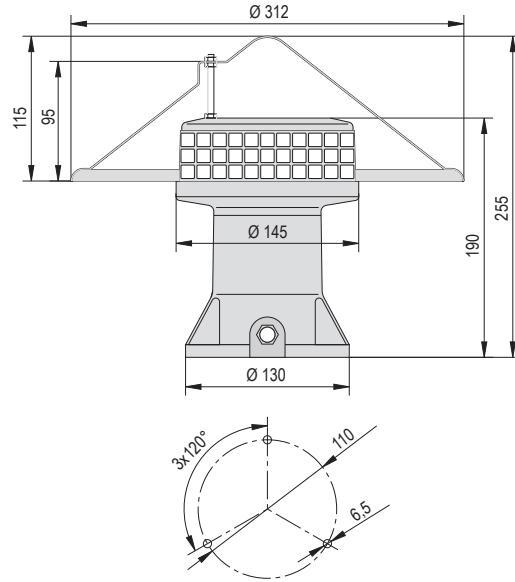

| | A | B | C | D | E | F | G | H | I | J | K | L | M | N |
|--------|-----|-----|-----|----|----|-----|----|-----|-----|-----|-----|-----|-----|-----|
| Size 2 | 146 | 95 | 8.5 | 30 | 37 | 82 | 12 | 132 | 202 | 6.6 | 91 | 132 | 91 | 132 |
| Size 3 | 206 | 112 | 8.5 | 40 | 55 | 106 | 19 | 169 | 256 | 6.6 | 124 | 184 | 124 | 184 |
| Size 4 | 248 | 140 | 8.5 | 50 | 63 | 138 | 17 | 217 | 339 | 6.6 | 167 | 228 | 167 | 228 |

M22 Panel Mount Buzzer (ESG/ESM/ESK/ESV)

Dimensions are in millimeters. Dimensions not intended for manufacturing purposes.

M28 Panel Mount Buzzer (ESD/ESP/ESZ)

ESD-ESP

ESZ-S

ESZ-K

M28 Panel Mount Buzzer (BU2/BU3)

Dimensions are in millimeters. Dimensions not intended for manufacturing purposes.

Surface Mount Buzzer-Siren (BU1)

Dimensions are in millimeters. Dimensions not intended for manufacturing purposes.

Motor Siren (SE1/SE2/SE3)

Dimensions are in millimeters. Dimensions not intended for manufacturing purposes.

SE1

SE2

SE3

SafeTel Telephone (dST1/dST2/wST1/wST2)

Dimensions are in millimeters. Dimensions not intended for manufacturing purposes.