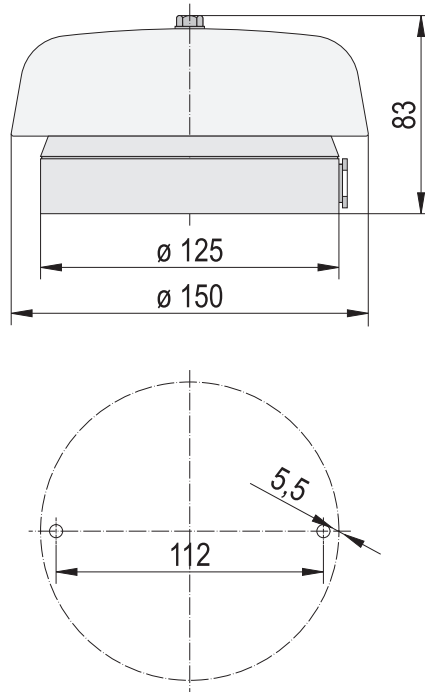

Beacons Q, Size 1 (QDS/QFS)

Dimensions are in millimeters. Dimensions not intended for manufacturing purposes.

Beacons Q, Size 2-4 (QDM/QFM/QDL/QBL/QDX/QBX)

| Beacon Q | A | B | C | D | E | F | G | H | I | J | K | L | M | N | O |
|----------|-----|----|----|----|-----|-----|----|-----|-----|-----|-----|-----|-----|-----|-----|
| Size 2 | 82 | 12 | 37 | 58 | 137 | 207 | 30 | 146 | 95 | 8.5 | 6.6 | 91 | 132 | 91 | 132 |
| Size 3 | 106 | 19 | 55 | 73 | 176 | 263 | 40 | 206 | 112 | 8.5 | 6.6 | 124 | 184 | 124 | 184 |
| Size 4 | 138 | 17 | 63 | 91 | 223 | 345 | 50 | 248 | 140 | 8.5 | 6.6 | 167 | 228 | 167 | 228 |

| | A | B | C | D | E | F | G | H | I | J | K | L | M | N | O | P | R |
|--------|-----|----|----|----|-----|-----|----|-----|-----|-----|-----|-----|-----|----|----|-----|-----|
| Size 2 | 82 | 12 | 37 | 57 | 137 | 207 | 30 | 146 | 95 | 8.5 | 6.6 | 91 | 132 | 37 | 45 | 91 | 132 |
| Size 3 | 106 | 19 | 55 | 73 | 176 | 263 | 40 | 205 | 112 | 8.5 | 6.6 | 124 | 184 | 44 | 65 | 124 | 184 |
| Size 4 | 138 | 17 | 63 | 91 | 223 | 345 | 50 | 248 | 140 | 8.5 | 6.6 | 167 | 228 | 45 | 65 | 167 | 228 |

Dimensions are in millimeters. Dimensions not intended for manufacturing purposes.

Signal Horn (HPT/HTG)

Signal Bells (UWS/FWS)

Dimensions are in millimeters. Dimensions not intended for manufacturing purposes.

| | A | B | C | D | E | F | G | H | I | J | K | L | M | N |
|--------|-----|-----|-----|----|----|-----|----|-----|-----|-----|-----|-----|-----|-----|
| Size 2 | 146 | 95 | 8.5 | 30 | 37 | 82 | 12 | 132 | 202 | 6.6 | 91 | 132 | 91 | 132 |
| Size 3 | 206 | 112 | 8.5 | 40 | 55 | 106 | 19 | 169 | 256 | 6.6 | 124 | 184 | 124 | 184 |
| Size 4 | 248 | 140 | 8.5 | 50 | 63 | 138 | 17 | 217 | 339 | 6.6 | 167 | 228 | 167 | 228 |