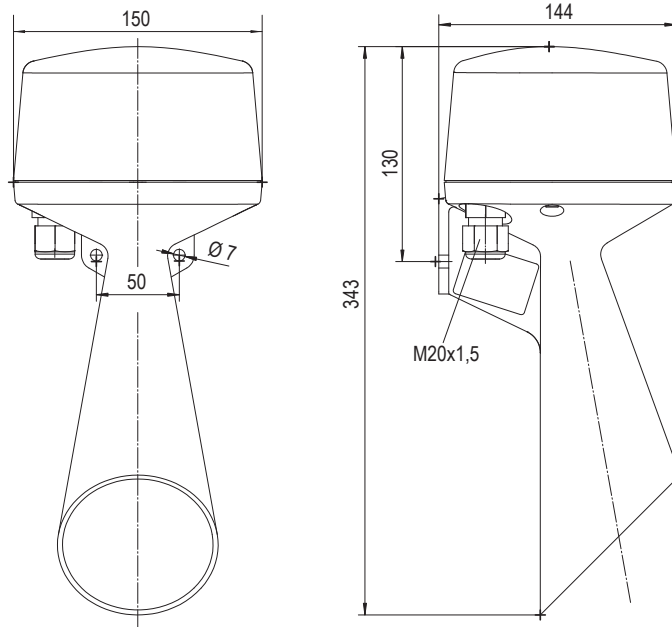

Dimensions are in millimeters. Dimensions not intended for manufacturing purposes.

Surface Mount Buzzer-Siren (BU1)

Dimensions are in millimeters. Dimensions not intended for manufacturing purposes.

Motor Siren (SE1/SE2/SE3)

Dimensions are in millimeters. Dimensions not intended for manufacturing purposes.

SE1

SE2

SE3

SafeTel Telephone (dST1/dST2/wST1/wST2)

Dimensions are in millimeters. Dimensions not intended for manufacturing purposes.

FernTel Telephone (dFT3/wFT3)

Industry Telephone (wIND)

Dimensions are in millimeters. Dimensions not intended for manufacturing purposes.

Telephone Protection Hood (TH1/TH1C)

Explosion Proof Loudspeaker (LS1/LS2)

Dimensions are in millimeters. Dimensions not intended for manufacturing purposes.

Explosion Proof Signal Horn (mHPT)

Dimensions are in millimeters. Dimensions not intended for manufacturing purposes.

Explosion Proof Signal Horn (dHH/dHHR)