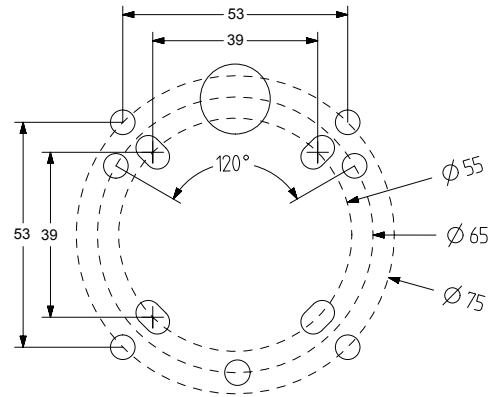

Low Profile Lens

PVW

PMR

Beacon (BC1)

Beacon (XB2)

M22 Panel Mount Beacons I (IBL/IBM/IBS/ICL/ICM/ISS/ISL/ISM/IDL/IDM/IDS/ITL/ITM/ITS)⁰

Dimensions are in millimeters. Dimensions not intended for manufacturing purposes.

Modular Beacons Series R

Dimensions are in millimeters. Dimensions not intended for manufacturing purposes.

RCDM, RCMM

RDC, RDM, RDMHP, RMM

RBL

RBH, RBNPT

RBA

Series R Vertical Mounting Bases