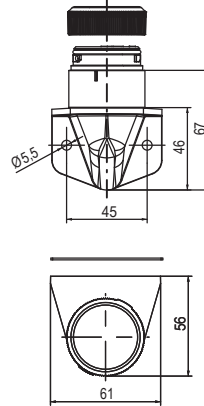

ECOmodul 40mm Towers

Dimensions are in millimeters. Dimensions not intended for manufacturing purposes.

ZNW

ZMV