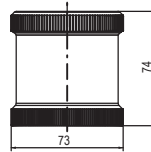

ECOmodul 70mm Towers

Dimensions are in millimeters. Dimensions not intended for manufacturing purposes.

XLL, XDC, XDA, XDF, XFF

XDE, XDZ, XDM