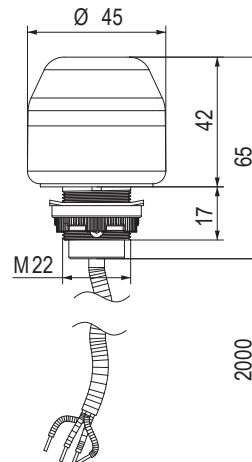

IMM

J

Visual Signaling