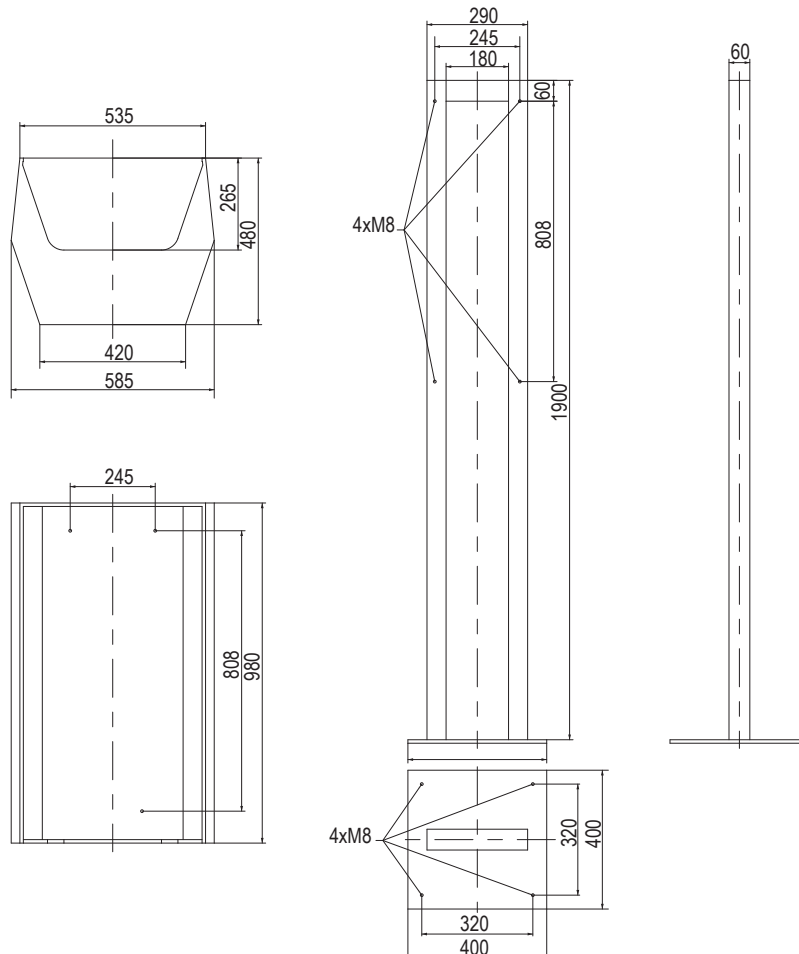

Beacons G 120mm (WLG/BKG/FLG/DLG/BLG)

Dimensions are in millimeters. Dimensions not intended for manufacturing purposes.

LED Light Bar (ILL42)

Beacons N 90mm (NES/NFS/NMS/NFS-HP/NMS-HP)

Dimensions are in millimeters. Dimensions not intended for manufacturing purposes.

Dimensions are in millimeters. Dimensions not intended for manufacturing purposes.

SE1

SE2

SE3

SafeTel Telephone (dST1/dST2/wST1/wST2)

Dimensions are in millimeters. Dimensions not intended for manufacturing purposes.

FernTel Telephone (dFT3/wFT3)

Industry Telephone (wIND)

Dimensions are in millimeters. Dimensions not intended for manufacturing purposes.

Telephone Protection Hood (TH1/TH1C)

Explosion Proof Loudspeaker (LS1/LS2)

Dimensions are in millimeters. Dimensions not intended for manufacturing purposes.

Explosion Proof Signal Horn (mHPT)

Dimensions are in millimeters. Dimensions not intended for manufacturing purposes.

Explosion Proof Signal Horn (dHH/dHHR)