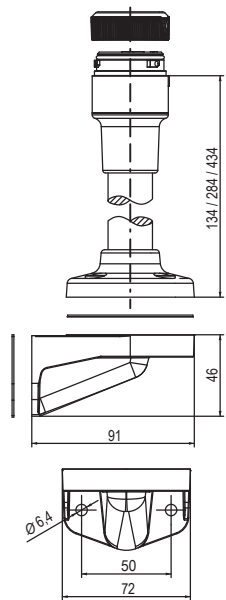

Beacons Q, Size 1 (QDS/QFS)

Dimensions are in millimeters. Dimensions not intended for manufacturing purposes.

Beacons Q, Size 2-4 (QDM/QFM/QDL/QBL/QDX/QBX)

| Beacon Q | A | B | C | D | E | F | G | H | I | J | K | L | M | N | O |
|----------|-----|----|----|----|-----|-----|----|-----|-----|-----|-----|-----|-----|-----|-----|
| Size 2 | 82 | 12 | 37 | 58 | 137 | 207 | 30 | 146 | 95 | 8.5 | 6.6 | 91 | 132 | 91 | 132 |
| Size 3 | 106 | 19 | 55 | 73 | 176 | 263 | 40 | 206 | 112 | 8.5 | 6.6 | 124 | 184 | 124 | 184 |
| Size 4 | 138 | 17 | 63 | 91 | 223 | 345 | 50 | 248 | 140 | 8.5 | 6.6 | 167 | 228 | 167 | 228 |

Modular Beacons M 160mm (MLL/MBL/MFL/MRL)

Dimensions are in millimeters. Dimensions not intended for manufacturing purposes.

Modular Beacons M 120mm (MLM/MBM/MFM/MRM)

Modular Beacons M 90mm (MLS/MBS/MFS/MRS)

ZSW

ZFR

ZSW+XSS

ZMR+XWR

ECOmodul 60mm Towers

Dimensions are in millimeters. Dimensions not intended for manufacturing purposes.

YLL, YDC, YDA, YDF, YFF

YDE

YSW

YFR

YSW+XSS

YMR+XWR

J
Warning Tower Lights

ECOmodul 70mm Towers

Dimensions are in millimeters. Dimensions not intended for manufacturing purposes.

XLL, XDC, XDA, XDF, XFF