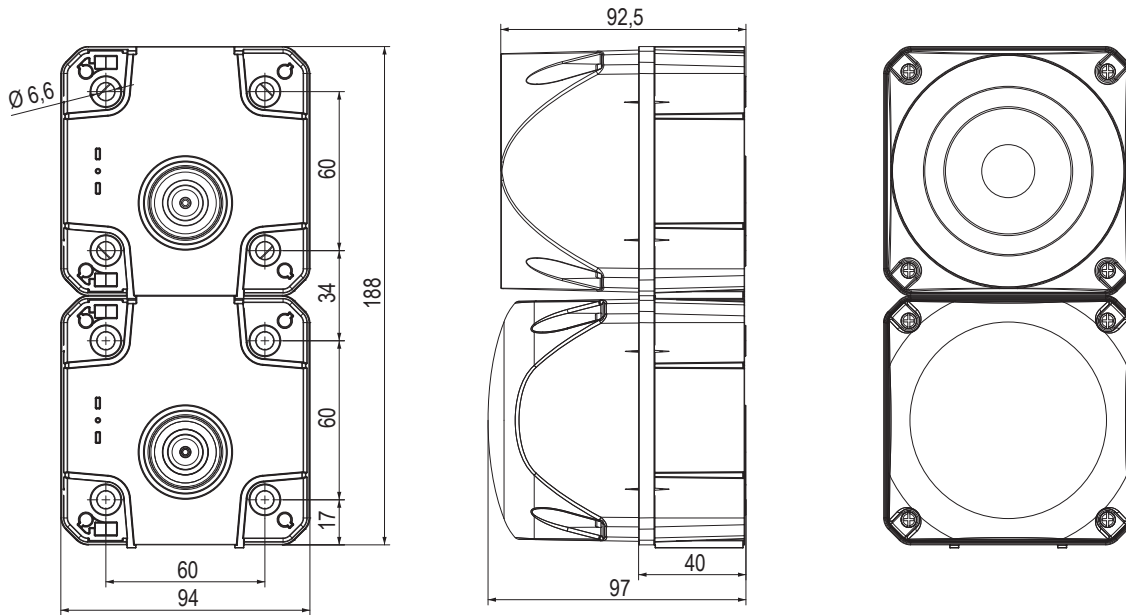

Dimensions are in millimeters. Dimensions not intended for manufacturing purposes.

J
Warning Tower Lights

modulCOMPACT 30mm Towers

Dimensions are in millimeters. Dimensions not intended for manufacturing purposes.

halfDOME 90mm Towers

Dimensions are in millimeters. Dimensions not intended for manufacturing purposes.

Combination Beacons Q + Sounders A - Size 1

Dimensions are in millimeters. Dimensions not intended for manufacturing purposes.

Combination Beacons Q + Sounders A - Size 2-4

| | A | B | C | D | E | F | G | H | I | J | K |
|--------|-----|-----|----|-----|----|-----|-----|-----|----|-----|-----|
| Size 2 | 91 | 132 | 20 | 91 | 41 | 91 | 264 | 137 | 57 | 132 | 6.6 |
| Size 3 | 124 | 184 | 30 | 124 | 59 | 124 | 367 | 176 | 73 | 169 | 6.6 |
| Size 4 | 167 | 228 | 30 | 137 | 61 | 167 | 457 | 223 | 91 | 217 | 6.6 |