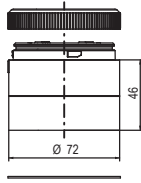

YSW

YFR

YSW+XSS

YMR+XWR

J
Warning Tower Lights

ECOmodul 70mm Towers

Dimensions are in millimeters. Dimensions not intended for manufacturing purposes.

XLL, XDC, XDA, XDF, XFF

XMR

XSW

XFR

XSW+XSS

XMR+XWR

J Warning Tower Lights

modulSIGNAL 50mm Towers

Dimensions are in millimeters. Dimensions not intended for manufacturing purposes.