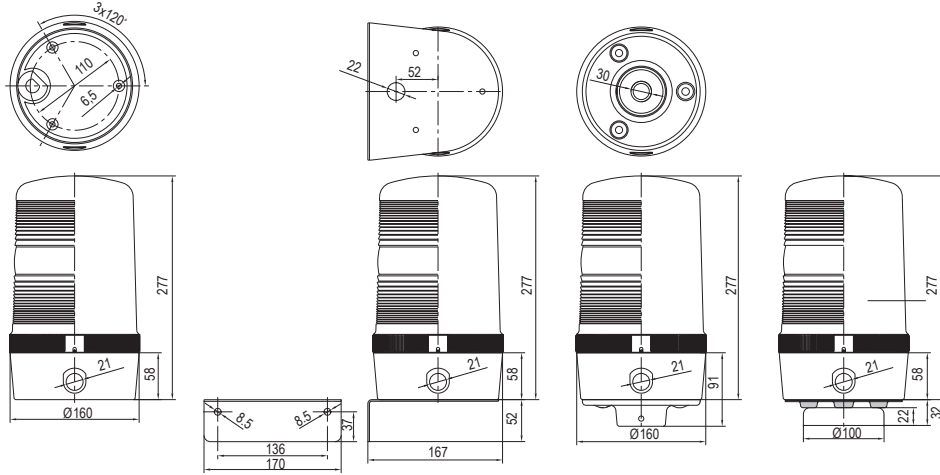

Beacons Q, Size 1 (QDS/QFS)

Dimensions are in millimeters. Dimensions not intended for manufacturing purposes.

Beacons Q, Size 2-4 (QDM/QFM/QDL/QBL/QDX/QBX)

| Beacon Q | A | B | C | D | E | F | G | H | I | J | K | L | M | N | O |
|----------|-----|----|----|----|-----|-----|----|-----|-----|-----|-----|-----|-----|-----|-----|
| Size 2 | 82 | 12 | 37 | 58 | 137 | 207 | 30 | 146 | 95 | 8.5 | 6.6 | 91 | 132 | 91 | 132 |
| Size 3 | 106 | 19 | 55 | 73 | 176 | 263 | 40 | 206 | 112 | 8.5 | 6.6 | 124 | 184 | 124 | 184 |
| Size 4 | 138 | 17 | 63 | 91 | 223 | 345 | 50 | 248 | 140 | 8.5 | 6.6 | 167 | 228 | 167 | 228 |

Modular Beacons M 160mm (MLL/MBL/MFL/MRL)

Dimensions are in millimeters. Dimensions not intended for manufacturing purposes.

Modular Beacons M 120mm (MLM/MBM/MFM/MRM)

Modular Beacons M 90mm (MLS/MBS/MFS/MRS)

Beacons G 120mm (WLG/BKG/FLG/DLG/BLG)

Dimensions are in millimeters. Dimensions not intended for manufacturing purposes.

LED Light Bar (ILL42)

Beacons N 90mm (NES/NFS/NMS/NFS-HP/NMS-HP)

Dimensions are in millimeters. Dimensions not intended for manufacturing purposes.