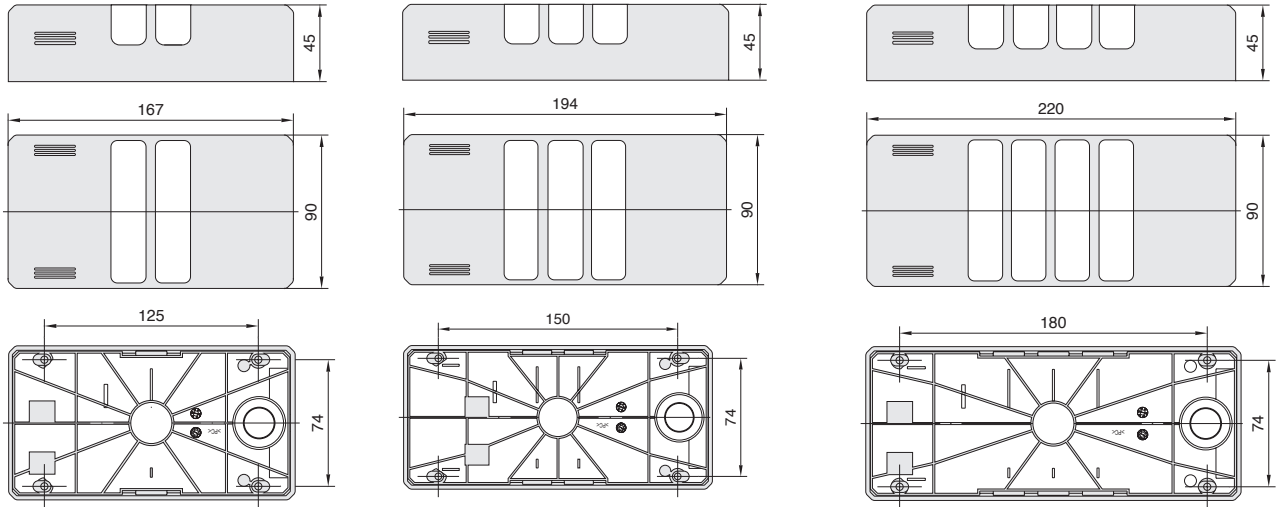

XMR

XSW

XFR

XSW+XSS

XMR+XWR

J Warning Tower Lights

modulSIGNAL 50mm Towers

Dimensions are in millimeters. Dimensions not intended for manufacturing purposes.

Dimensions are in millimeters. Dimensions not intended for manufacturing purposes.

J
Warning Tower Lights

modulCOMPACT 30mm Towers

Dimensions are in millimeters. Dimensions not intended for manufacturing purposes.

halfDOME 90mm Towers

Dimensions are in millimeters. Dimensions not intended for manufacturing purposes.

Combination Beacons Q + Sounders A - Size 1

Dimensions are in millimeters. Dimensions not intended for manufacturing purposes.