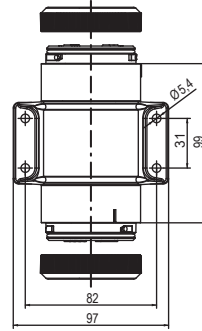

ECOmodul 60mm Towers

Dimensions are in millimeters. Dimensions not intended for manufacturing purposes.

YZV

J
Warning Tower Lights