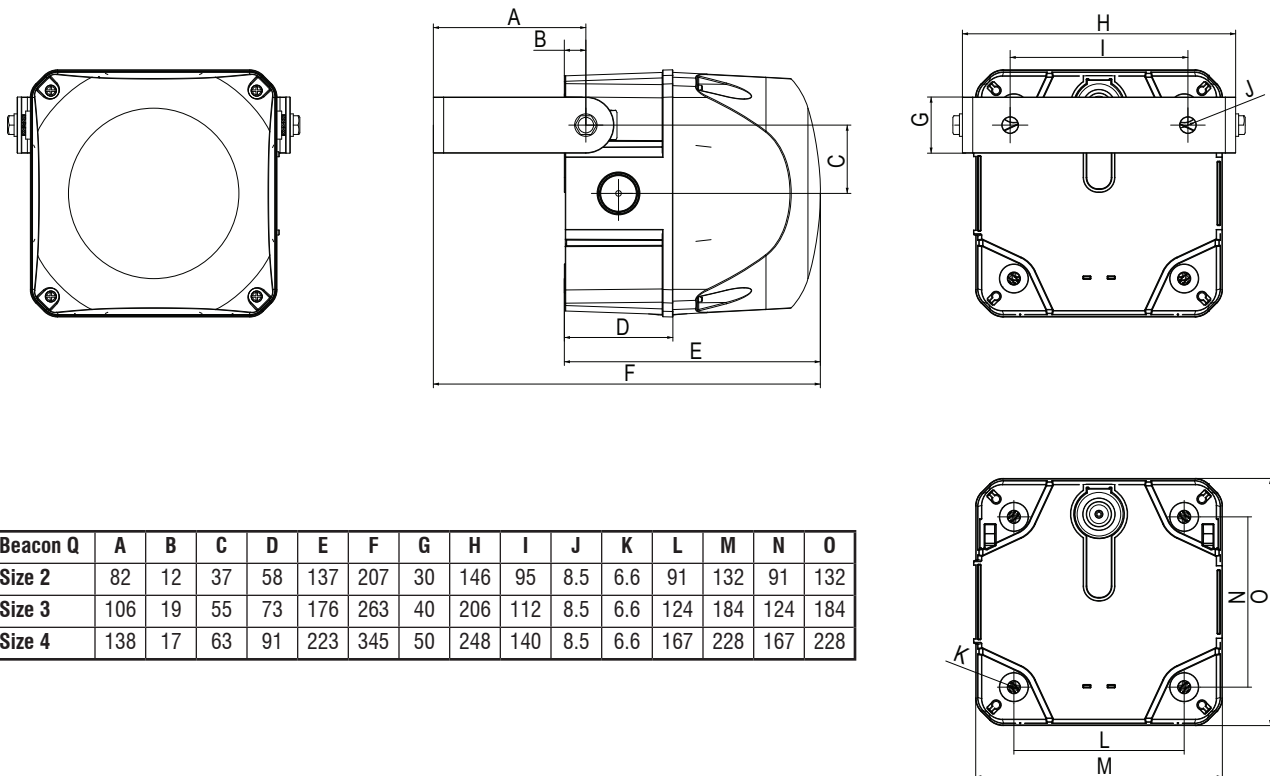

Beacons Q, Size 1 (QDS/QFS)

Dimensions are in millimeters. Dimensions not intended for manufacturing purposes.

Beacons Q, Size 2-4 (QDM/QFM/QDL/QBL/QDX/QBX)

| Beacon Q | A | B | C | D | E | F | G | H | I | J | K | L | M | N | O |
|----------|-----|----|----|----|-----|-----|----|-----|-----|-----|-----|-----|-----|-----|-----|
| Size 2 | 82 | 12 | 37 | 58 | 137 | 207 | 30 | 146 | 95 | 8.5 | 6.6 | 91 | 132 | 91 | 132 |
| Size 3 | 106 | 19 | 55 | 73 | 176 | 263 | 40 | 206 | 112 | 8.5 | 6.6 | 124 | 184 | 124 | 184 |
| Size 4 | 138 | 17 | 63 | 91 | 223 | 345 | 50 | 248 | 140 | 8.5 | 6.6 | 167 | 228 | 167 | 228 |

Modular Beacons M 160mm (MLL/MBL/MFL/MRL)

Dimensions are in millimeters. Dimensions not intended for manufacturing purposes.

Modular Beacons M 120mm (MLM/MBM/MFM/MRM)

Modular Beacons M 90mm (MLS/MBS/MFS/MRS)

Beacons G 120mm (WLG/BKG/FLG/DLG/BLG)

Dimensions are in millimeters. Dimensions not intended for manufacturing purposes.

LED Light Bar (ILL42)

Beacons N 90mm (NES/NFS/NMS/NFS-HP/NMS-HP)

Dimensions are in millimeters. Dimensions not intended for manufacturing purposes.