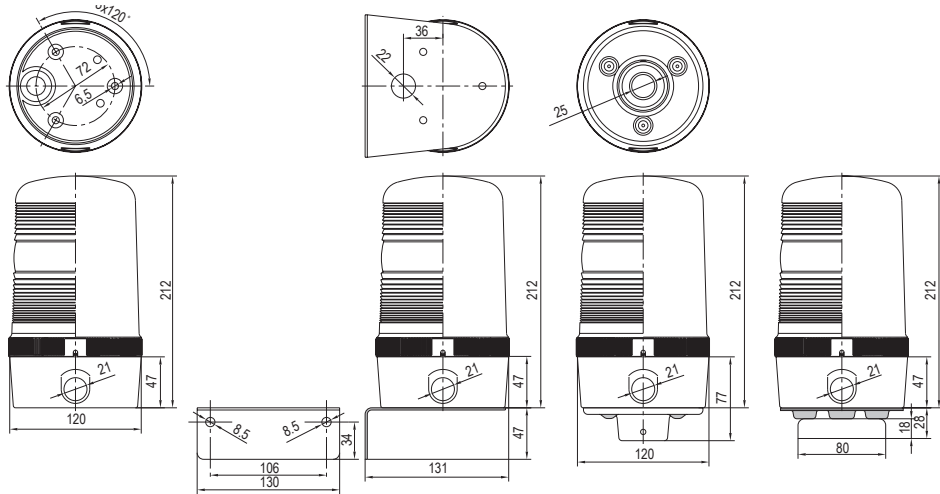

Beacons Q, Size 1 (QDS/QFS)

Dimensions are in millimeters. Dimensions not intended for manufacturing purposes.

Beacons Q, Size 2-4 (QDM/QFM/QDL/QBL/QDX/QBX)

| Beacon Q | A | B | C | D | E | F | G | H | I | J | K | L | M | N | O |
|----------|-----|----|----|----|-----|-----|----|-----|-----|-----|-----|-----|-----|-----|-----|
| Size 2 | 82 | 12 | 37 | 58 | 137 | 207 | 30 | 146 | 95 | 8.5 | 6.6 | 91 | 132 | 91 | 132 |
| Size 3 | 106 | 19 | 55 | 73 | 176 | 263 | 40 | 206 | 112 | 8.5 | 6.6 | 124 | 184 | 124 | 184 |
| Size 4 | 138 | 17 | 63 | 91 | 223 | 345 | 50 | 248 | 140 | 8.5 | 6.6 | 167 | 228 | 167 | 228 |

Modular Beacons M 160mm (MLL/MBL/MFL/MRL)

Dimensions are in millimeters. Dimensions not intended for manufacturing purposes.

Modular Beacons M 120mm (MLM/MBM/MFM/MRM)

Modular Beacons M 90mm (MLS/MBS/MFS/MRS)

Beacons G 120mm (WLG/BKG/FLG/DLG/BLG)

Dimensions are in millimeters. Dimensions not intended for manufacturing purposes.

LED Light Bar (ILL42)

Beacons N 90mm (NES/NFS/NMS/NFS-HP/NMS-HP)

Dimensions are in millimeters. Dimensions not intended for manufacturing purposes.