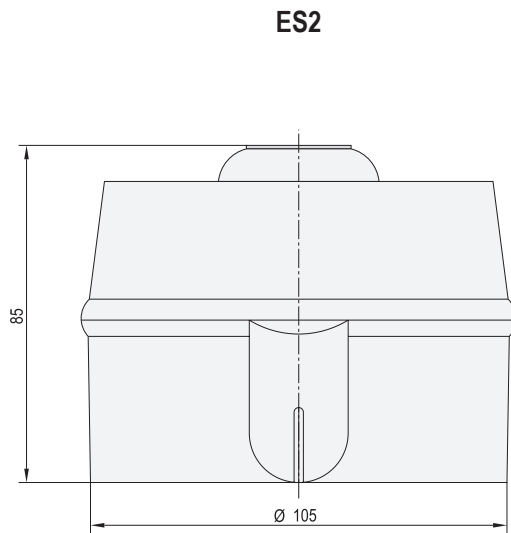

Multitone Sirens (ES1/ES2)