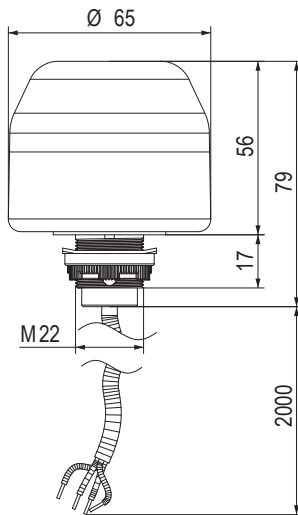

M22 Panel Mount 3-Color Steady Beacons I (IML/IMM)

IML