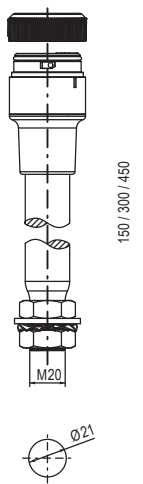

Beacons Q, Size 1 (QDS/QFS)

Dimensions are in millimeters. Dimensions not intended for manufacturing purposes.

Beacons Q, Size 2-4 (QDM/QFM/QDL/QBL/QDX/QBX)

| Beacon Q | A | B | C | D | E | F | G | H | I | J | K | L | M | N | O |
|----------|-----|----|----|----|-----|-----|----|-----|-----|-----|-----|-----|-----|-----|-----|
| Size 2 | 82 | 12 | 37 | 58 | 137 | 207 | 30 | 146 | 95 | 8.5 | 6.6 | 91 | 132 | 91 | 132 |
| Size 3 | 106 | 19 | 55 | 73 | 176 | 263 | 40 | 206 | 112 | 8.5 | 6.6 | 124 | 184 | 124 | 184 |
| Size 4 | 138 | 17 | 63 | 91 | 223 | 345 | 50 | 248 | 140 | 8.5 | 6.6 | 167 | 228 | 167 | 228 |

Modular Beacons M 160mm (MLL/MBL/MFL/MRL)

Dimensions are in millimeters. Dimensions not intended for manufacturing purposes.

Modular Beacons M 120mm (MLM/MBM/MFM/MRM)

Modular Beacons M 90mm (MLS/MBS/MFS/MRS)

Beacons G 120mm (WLG/BKG/FLG/DLG/BLG)

Dimensions are in millimeters. Dimensions not intended for manufacturing purposes.

LED Light Bar (ILL42)

Beacons N 90mm (NES/NFS/NMS/NFS-HP/NMS-HP)

Dimensions are in millimeters. Dimensions not intended for manufacturing purposes.

ZSW

ZFR

ZSW+XSS

ZMR+XWR

ECOmodul 60mm Towers

Dimensions are in millimeters. Dimensions not intended for manufacturing purposes.

YLL, YDC, YDA, YDF, YFF

YDE