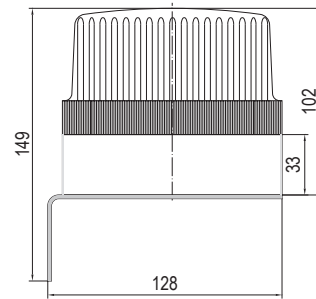

Beacons Q, Size 1 (QDS/QFS)

Dimensions are in millimeters. Dimensions not intended for manufacturing purposes.

Beacons Q, Size 2-4 (QDM/QFM/QDL/QBL/QDX/QBX)

| Beacon Q | A | B | C | D | E | F | G | H | I | J | K | L | M | N | O |
|----------|-----|----|----|----|-----|-----|----|-----|-----|-----|-----|-----|-----|-----|-----|
| Size 2 | 82 | 12 | 37 | 58 | 137 | 207 | 30 | 146 | 95 | 8.5 | 6.6 | 91 | 132 | 91 | 132 |
| Size 3 | 106 | 19 | 55 | 73 | 176 | 263 | 40 | 206 | 112 | 8.5 | 6.6 | 124 | 184 | 124 | 184 |
| Size 4 | 138 | 17 | 63 | 91 | 223 | 345 | 50 | 248 | 140 | 8.5 | 6.6 | 167 | 228 | 167 | 228 |

Modular Beacons M 160mm (MLL/MBL/MFL/MRL)

Dimensions are in millimeters. Dimensions not intended for manufacturing purposes.

Modular Beacons M 120mm (MLM/MBM/MFM/MRM)

Modular Beacons M 90mm (MLS/MBS/MFS/MRS)

Beacons G 120mm (WLG/BKG/FLG/DLG/BLG)

Dimensions are in millimeters. Dimensions not intended for manufacturing purposes.

LED Light Bar (ILL42)

Beacons N 90mm (NES/NFS/NMS/NFS-HP/NMS-HP)

Dimensions are in millimeters. Dimensions not intended for manufacturing purposes.

Beacons Z (BZG/BZL)

BZG

BZL

J

Visual Signaling

Beacons P 75mm (PCH/PFH/PMH/PXH/PCL/PFL/PXL)

Dimensions are in millimeters. Dimensions not intended for manufacturing purposes.

High Profile Lens