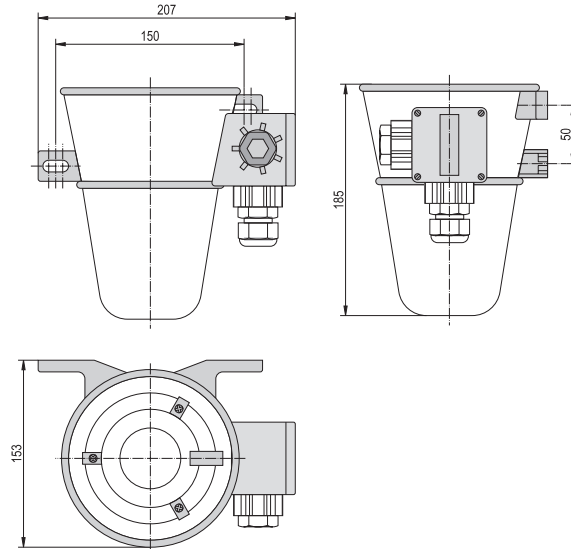

Dimensions are in millimeters. Dimensions not intended for manufacturing purposes.

Surface Mount Buzzer-Siren (BU1)

Dimensions are in millimeters. Dimensions not intended for manufacturing purposes.

Motor Siren (SE1/SE2/SE3)

Dimensions are in millimeters. Dimensions not intended for manufacturing purposes.

SE1

SE2

SE3

SafeTel Telephone (dST1/dST2/wST1/wST2)

Dimensions are in millimeters. Dimensions not intended for manufacturing purposes.

FernTel Telephone (dFT3/wFT3)

Industry Telephone (wIND)

Dimensions are in millimeters. Dimensions not intended for manufacturing purposes.

Telephone Protection Hood (TH1/TH1C)

Explosion Proof Loudspeaker (LS1/LS2)

Dimensions are in millimeters. Dimensions not intended for manufacturing purposes.

Explosion Proof Signal Horn (mHPT)

Dimensions are in millimeters. Dimensions not intended for manufacturing purposes.

Explosion Proof Signal Horn (dHH/dHHR)