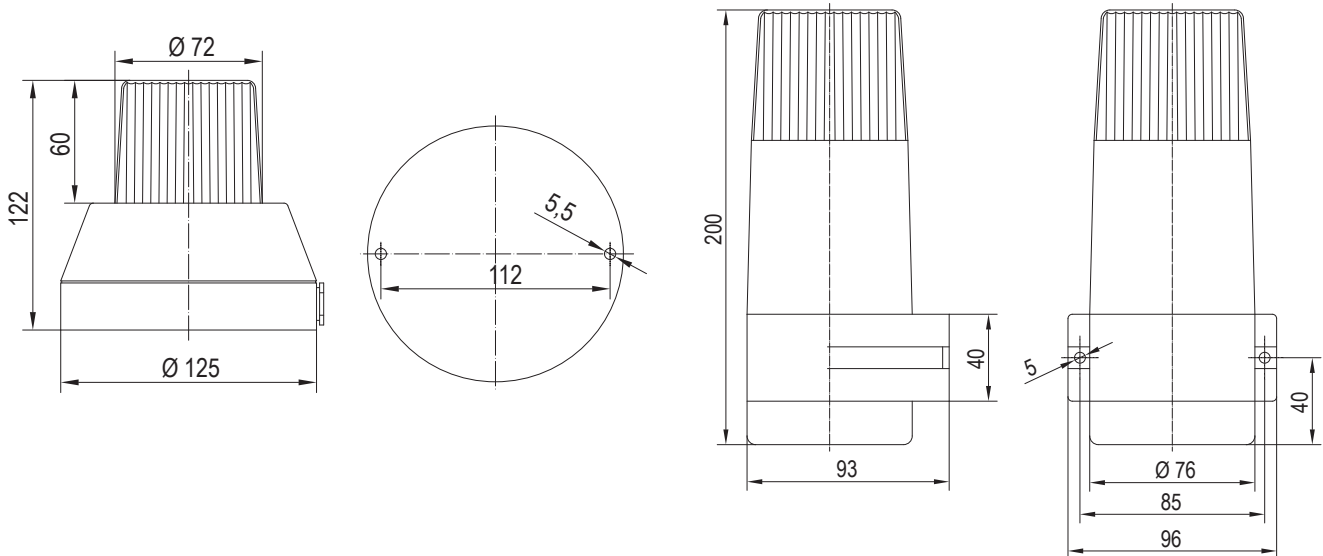

Beacons Q, Size 1 (QDS/QFS)

Dimensions are in millimeters. Dimensions not intended for manufacturing purposes.

Beacons Q, Size 2-4 (QDM/QFM/QDL/QBL/QDX/QBX)

| Beacon Q | A | B | C | D | E | F | G | H | I | J | K | L | M | N | O |
|----------|-----|----|----|----|-----|-----|----|-----|-----|-----|-----|-----|-----|-----|-----|
| Size 2 | 82 | 12 | 37 | 58 | 137 | 207 | 30 | 146 | 95 | 8.5 | 6.6 | 91 | 132 | 91 | 132 |
| Size 3 | 106 | 19 | 55 | 73 | 176 | 263 | 40 | 206 | 112 | 8.5 | 6.6 | 124 | 184 | 124 | 184 |
| Size 4 | 138 | 17 | 63 | 91 | 223 | 345 | 50 | 248 | 140 | 8.5 | 6.6 | 167 | 228 | 167 | 228 |

Modular Beacons M 160mm (MLL/MBL/MFL/MRL)

Dimensions are in millimeters. Dimensions not intended for manufacturing purposes.

Modular Beacons M 120mm (MLM/MBM/MFM/MRM)

Modular Beacons M 90mm (MLS/MBS/MFS/MRS)

Beacons G 120mm (WLG/BKG/FLG/DLG/BLG)

Dimensions are in millimeters. Dimensions not intended for manufacturing purposes.

LED Light Bar (ILL42)

Beacons N 90mm (NES/NFS/NMS/NFS-HP/NMS-HP)

Dimensions are in millimeters. Dimensions not intended for manufacturing purposes.

Beacons Z (BZG/BZL)

BZG

BZL

J

Visual Signaling

Beacons P 75mm (PCH/PFH/PMH/PXH/PCL/PFL/PXL)

Dimensions are in millimeters. Dimensions not intended for manufacturing purposes.

High Profile Lens