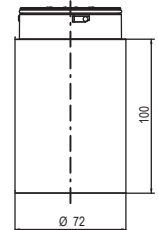

Beacons Q, Size 1 (QDS/QFS)

Dimensions are in millimeters. Dimensions not intended for manufacturing purposes.

Beacons Q, Size 2-4 (QDM/QFM/QDL/QBL/QDX/QBX)

| Beacon Q | A | B | C | D | E | F | G | H | I | J | K | L | M | N | O |
|----------|-----|----|----|----|-----|-----|----|-----|-----|-----|-----|-----|-----|-----|-----|
| Size 2 | 82 | 12 | 37 | 58 | 137 | 207 | 30 | 146 | 95 | 8.5 | 6.6 | 91 | 132 | 91 | 132 |
| Size 3 | 106 | 19 | 55 | 73 | 176 | 263 | 40 | 206 | 112 | 8.5 | 6.6 | 124 | 184 | 124 | 184 |
| Size 4 | 138 | 17 | 63 | 91 | 223 | 345 | 50 | 248 | 140 | 8.5 | 6.6 | 167 | 228 | 167 | 228 |

YSW

YFR

YSW+XSS

YMR+XWR

J
Warning Tower Lights

ECOmodul 70mm Towers

Dimensions are in millimeters. Dimensions not intended for manufacturing purposes.

XLL, XDC, XDA, XDF, XFF

XMR

XSW

XFR

XSW+XSS

XMR+XWR

J Warning Tower Lights

modulSIGNAL 50mm Towers

Dimensions are in millimeters. Dimensions not intended for manufacturing purposes.