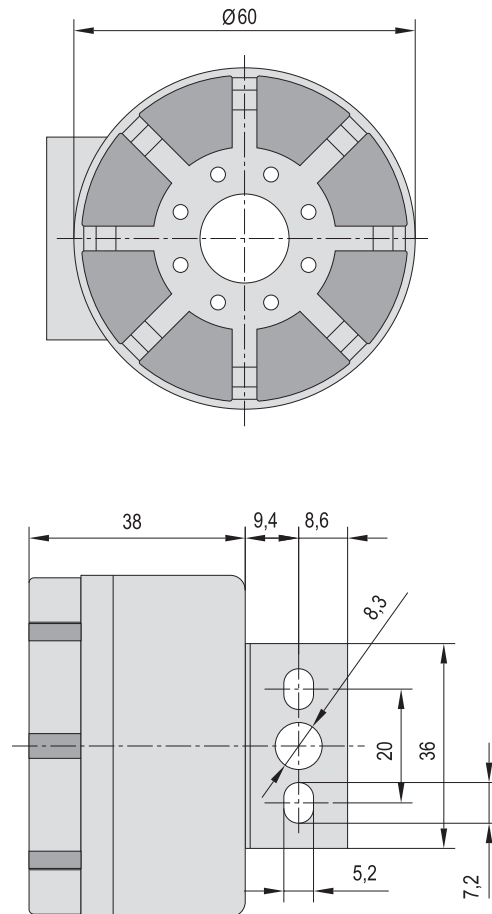

Surface Mount Buzzer-Siren (BU1)

Dimensions are in millimeters. Dimensions not intended for manufacturing purposes.