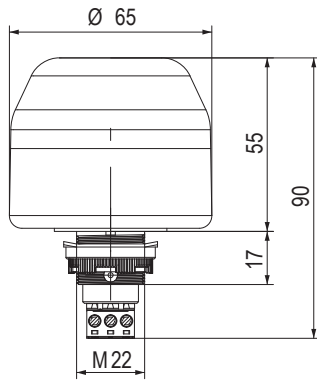

Beacons Q, Size 1 (QDS/QFS)

Dimensions are in millimeters. Dimensions not intended for manufacturing purposes.

Beacons Q, Size 2-4 (QDM/QFM/QDL/QBL/QDX/QBX)

| Beacon Q | A | B | C | D | E | F | G | H | I | J | K | L | M | N | O |
|----------|-----|----|----|----|-----|-----|----|-----|-----|-----|-----|-----|-----|-----|-----|
| Size 2 | 82 | 12 | 37 | 58 | 137 | 207 | 30 | 146 | 95 | 8.5 | 6.6 | 91 | 132 | 91 | 132 |
| Size 3 | 106 | 19 | 55 | 73 | 176 | 263 | 40 | 206 | 112 | 8.5 | 6.6 | 124 | 184 | 124 | 184 |
| Size 4 | 138 | 17 | 63 | 91 | 223 | 345 | 50 | 248 | 140 | 8.5 | 6.6 | 167 | 228 | 167 | 228 |

Modular Beacons M 160mm (MLL/MBL/MFL/MRL)

Dimensions are in millimeters. Dimensions not intended for manufacturing purposes.

Modular Beacons M 120mm (MLM/MBM/MFM/MRM)

Modular Beacons M 90mm (MLS/MBS/MFS/MRS)

Beacons G 120mm (WLG/BKG/FLG/DLG/BLG)

Dimensions are in millimeters. Dimensions not intended for manufacturing purposes.

LED Light Bar (ILL42)

Beacons N 90mm (NES/NFS/NMS/NFS-HP/NMS-HP)

Dimensions are in millimeters. Dimensions not intended for manufacturing purposes.

Low Profile Lens

PVW

PMR

Beacon (BC1)

Beacon (XB2)

M22 Panel Mount Beacons I (IBL/IBM/IBS/ICL/ICM/ISS/ISL/ISM/IDL/IDM/IDS/ITL/ITM/ITS)⁰

Dimensions are in millimeters. Dimensions not intended for manufacturing purposes.