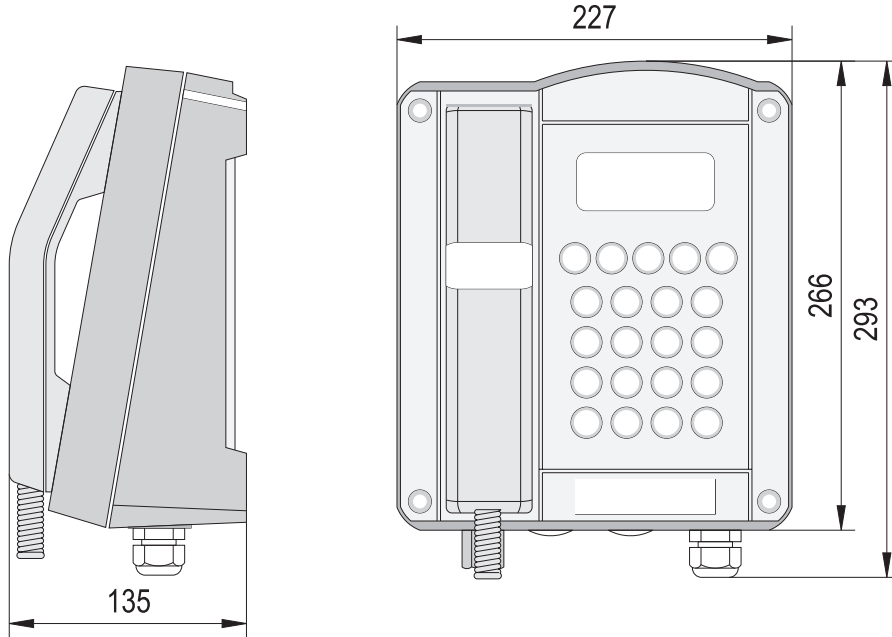

Modular Beacons M 160mm (MLL/MBL/MFL/MRL)

Dimensions are in millimeters. Dimensions not intended for manufacturing purposes.

Modular Beacons M 120mm (MLM/MBM/MFM/MRM)

Modular Beacons M 90mm (MLS/MBS/MFS/MRS)

Dimensions are in millimeters. Dimensions not intended for manufacturing purposes.

Surface Mount Buzzer-Siren (BU1)

Dimensions are in millimeters. Dimensions not intended for manufacturing purposes.

Motor Siren (SE1/SE2/SE3)

Dimensions are in millimeters. Dimensions not intended for manufacturing purposes.

SE1

SE2

SE3

SafeTel Telephone (dST1/dST2/wST1/wST2)

Dimensions are in millimeters. Dimensions not intended for manufacturing purposes.

FernTel Telephone (dFT3/wFT3)

Industry Telephone (wIND)

Dimensions are in millimeters. Dimensions not intended for manufacturing purposes.

Telephone Protection Hood (TH1/TH1C)

Explosion Proof Loudspeaker (LS1/LS2)