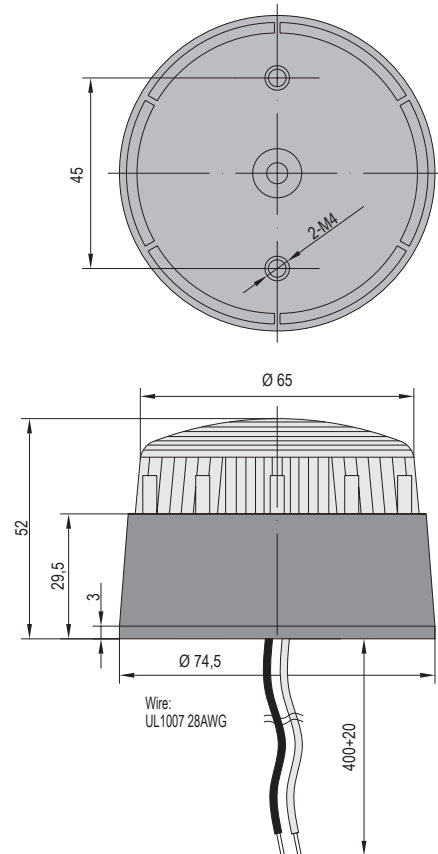

Beacons Q, Size 1 (QDS/QFS)

Dimensions are in millimeters. Dimensions not intended for manufacturing purposes.

Beacons Q, Size 2-4 (QDM/QFM/QDL/QBL/QDX/QBX)

| Beacon Q | A | B | C | D | E | F | G | H | I | J | K | L | M | N | O |
|----------|-----|----|----|----|-----|-----|----|-----|-----|-----|-----|-----|-----|-----|-----|
| Size 2 | 82 | 12 | 37 | 58 | 137 | 207 | 30 | 146 | 95 | 8.5 | 6.6 | 91 | 132 | 91 | 132 |
| Size 3 | 106 | 19 | 55 | 73 | 176 | 263 | 40 | 206 | 112 | 8.5 | 6.6 | 124 | 184 | 124 | 184 |
| Size 4 | 138 | 17 | 63 | 91 | 223 | 345 | 50 | 248 | 140 | 8.5 | 6.6 | 167 | 228 | 167 | 228 |

Beacons G 120mm (WLG/BKG/FLG/DLG/BLG)

Dimensions are in millimeters. Dimensions not intended for manufacturing purposes.

LED Light Bar (ILL42)

Beacons N 90mm (NES/NFS/NMS/NFS-HP/NMS-HP)

Dimensions are in millimeters. Dimensions not intended for manufacturing purposes.

Beacons Z (BZG/BZL)

BZG

BZL

J

Visual Signaling

Beacons P 75mm (PCH/PFH/PMH/PXH/PCL/PFL/PXL)

Dimensions are in millimeters. Dimensions not intended for manufacturing purposes.

High Profile Lens

Low Profile Lens

PVW

PMR

Beacon (BC1)

Beacon (XB2)

M22 Panel Mount Beacons I (IBL/IBM/IBS/ICL/ICM/ISS/ISL/ISM/IDL/IDM/IDS/ITL/ITM/ITS)⁰

Dimensions are in millimeters. Dimensions not intended for manufacturing purposes.