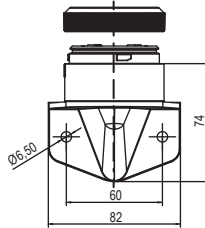

ECOmodul 60mm Towers

Dimensions are in millimeters. Dimensions not intended for manufacturing purposes.

YMV

J
Warning Tower Lights