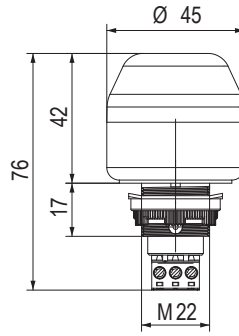

IBM, ICM, ISM
IDM, ITM