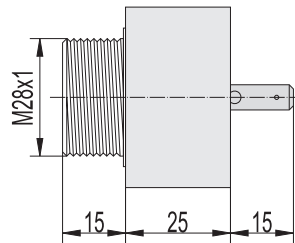

M28 Panel Mount Buzzer (ESD/ESP/ESZ)

ESD-ESP