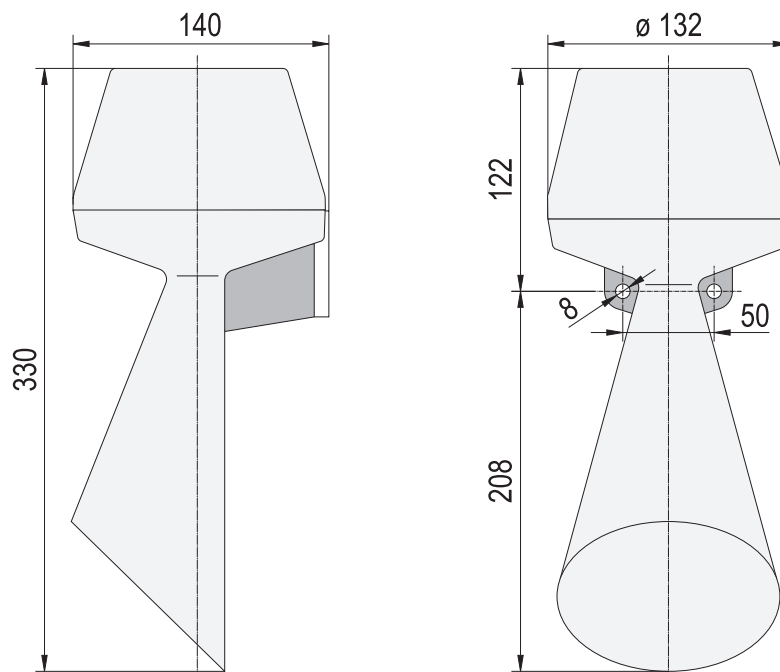

| | A | B | C | D | E | F | G | H | I | J | K | L | M | N | O | P | R |
|--------|-----|----|----|----|-----|-----|----|-----|-----|-----|-----|-----|-----|----|----|-----|-----|
| Size 2 | 82 | 12 | 37 | 57 | 137 | 207 | 30 | 146 | 95 | 8.5 | 6.6 | 91 | 132 | 37 | 45 | 91 | 132 |
| Size 3 | 106 | 19 | 55 | 73 | 176 | 263 | 40 | 205 | 112 | 8.5 | 6.6 | 124 | 184 | 44 | 65 | 124 | 184 |
| Size 4 | 138 | 17 | 63 | 91 | 223 | 345 | 50 | 248 | 140 | 8.5 | 6.6 | 167 | 228 | 45 | 65 | 167 | 228 |

M22 Panel Mount Buzzer with LED Beacon (ELG/ELM/EDG/EDM)

Dimensions are in millimeters. Dimensions not intended for manufacturing purposes.

Beacon with Siren (CS1)

J
Visual + Audible Signaling

Mini Horns (KLH/KDH/HMK)

Dimensions are in millimeters. Dimensions not intended for manufacturing purposes.

Signal Horn (HPT/HTG)

Signal Bells (UWS/FWS)

Dimensions are in millimeters. Dimensions not intended for manufacturing purposes.

| | A | B | C | D | E | F | G | H | I | J | K | L | M | N |
|--------|-----|-----|-----|----|----|-----|----|-----|-----|-----|-----|-----|-----|-----|
| Size 2 | 146 | 95 | 8.5 | 30 | 37 | 82 | 12 | 132 | 202 | 6.6 | 91 | 132 | 91 | 132 |
| Size 3 | 206 | 112 | 8.5 | 40 | 55 | 106 | 19 | 169 | 256 | 6.6 | 124 | 184 | 124 | 184 |
| Size 4 | 248 | 140 | 8.5 | 50 | 63 | 138 | 17 | 217 | 339 | 6.6 | 167 | 228 | 167 | 228 |