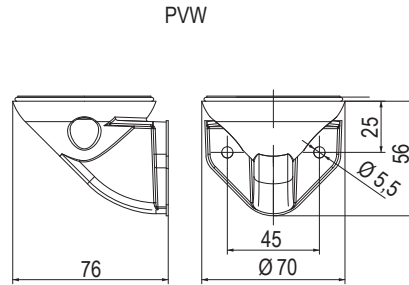

Modular Beacons M 160mm (MLL/MBL/MFL/MRL)

Dimensions are in millimeters. Dimensions not intended for manufacturing purposes.

Modular Beacons M 120mm (MLM/MBM/MFM/MRM)

Modular Beacons M 90mm (MLS/MBS/MFS/MRS)

Beacons G 120mm (WLG/BKG/FLG/DLG/BLG)

Dimensions are in millimeters. Dimensions not intended for manufacturing purposes.

LED Light Bar (ILL42)

Beacons N 90mm (NES/NFS/NMS/NFS-HP/NMS-HP)

Dimensions are in millimeters. Dimensions not intended for manufacturing purposes.

Beacons Z (BZG/BZL)

BZG

BZL

J

Visual Signaling

Beacons P 75mm (PCH/PFH/PMH/PXH/PCL/PFL/PXL)

Dimensions are in millimeters. Dimensions not intended for manufacturing purposes.

High Profile Lens

Low Profile Lens

PVW

PMR

Beacon (BC1)

Beacon (XB2)

M22 Panel Mount Beacons I (IBL/IBM/IBS/ICL/ICM/ISS/ISL/ISM/IDL/IDM/IDS/ITL/ITM/ITS)⁰

Dimensions are in millimeters. Dimensions not intended for manufacturing purposes.