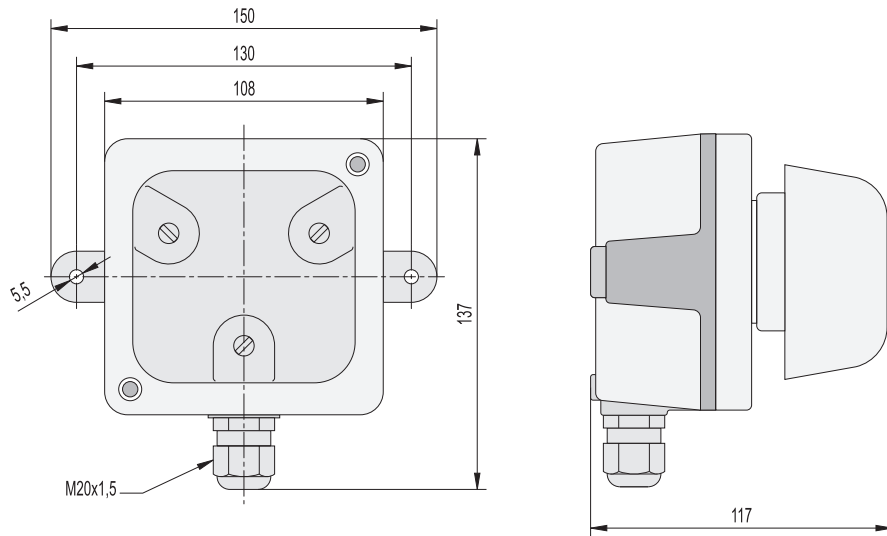

Modular Beacons M 160mm (MLL/MBL/MFL/MRL)

Dimensions are in millimeters. Dimensions not intended for manufacturing purposes.

Modular Beacons M 120mm (MLM/MBM/MFM/MRM)

Modular Beacons M 90mm (MLS/MBS/MFS/MRS)

| | A | B | C | D | E | F | G | H | I | J | K | L | M | N |
|--------|-----|-----|-----|----|----|-----|----|-----|-----|-----|-----|-----|-----|-----|
| Size 2 | 146 | 95 | 8.5 | 30 | 37 | 82 | 12 | 132 | 202 | 6.6 | 91 | 132 | 91 | 132 |
| Size 3 | 206 | 112 | 8.5 | 40 | 55 | 106 | 19 | 169 | 256 | 6.6 | 124 | 184 | 124 | 184 |
| Size 4 | 248 | 140 | 8.5 | 50 | 63 | 138 | 17 | 217 | 339 | 6.6 | 167 | 228 | 167 | 228 |

Electronic Sounder (EHS/EHL/EHF)

Dimensions are in millimeters. Dimensions not intended for manufacturing purposes.

EHS

EHL

EHF

Explosion-proof Audible Telephone Call & Signaling Sounder (AS1/AS2/AS3/AS4)

J Audible Signaling

M22 Panel Mount Buzzer (ESG/ESM/ESK/ESV)

Dimensions are in millimeters. Dimensions not intended for manufacturing purposes.

M28 Panel Mount Buzzer (ESD/ESP/ESZ)

ESD-ESP

ESZ-S

ESZ-K

M28 Panel Mount Buzzer (BU2/BU3)