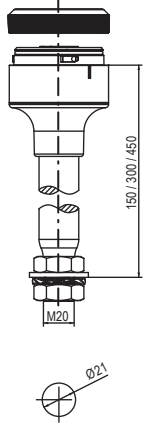

Beacons Q, Size 1 (QDS/QFS)

Dimensions are in millimeters. Dimensions not intended for manufacturing purposes.

Beacons Q, Size 2-4 (QDM/QFM/QDL/QBL/QDX/QBX)

| Beacon Q | A | B | C | D | E | F | G | H | I | J | K | L | M | N | O |
|----------|-----|----|----|----|-----|-----|----|-----|-----|-----|-----|-----|-----|-----|-----|
| Size 2 | 82 | 12 | 37 | 58 | 137 | 207 | 30 | 146 | 95 | 8.5 | 6.6 | 91 | 132 | 91 | 132 |
| Size 3 | 106 | 19 | 55 | 73 | 176 | 263 | 40 | 206 | 112 | 8.5 | 6.6 | 124 | 184 | 124 | 184 |
| Size 4 | 138 | 17 | 63 | 91 | 223 | 345 | 50 | 248 | 140 | 8.5 | 6.6 | 167 | 228 | 167 | 228 |

ZSW

ZFR

ZSW+XSS

ZMR+XWR

ECOmodul 60mm Towers

Dimensions are in millimeters. Dimensions not intended for manufacturing purposes.

YLL, YDC, YDA, YDF, YFF

YDE

YSW

YFR

YSW+XSS

YMR+XWR

J
Warning Tower Lights

ECOmodul 70mm Towers

Dimensions are in millimeters. Dimensions not intended for manufacturing purposes.

XLL, XDC, XDA, XDF, XFF