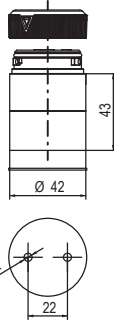

ECOmodul 40mm Towers

Dimensions are in millimeters. Dimensions not intended for manufacturing purposes.

ZNW

ZMW