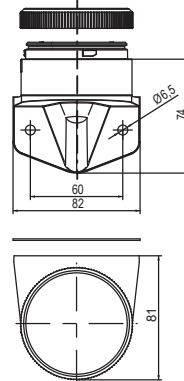

Beacons Q, Size 1 (QDS/QFS)

Dimensions are in millimeters. Dimensions not intended for manufacturing purposes.

Beacons Q, Size 2-4 (QDM/QFM/QDL/QBL/QDX/QBX)

| Beacon Q | A | B | C | D | E | F | G | H | I | J | K | L | M | N | O |
|----------|-----|----|----|----|-----|-----|----|-----|-----|-----|-----|-----|-----|-----|-----|
| Size 2 | 82 | 12 | 37 | 58 | 137 | 207 | 30 | 146 | 95 | 8.5 | 6.6 | 91 | 132 | 91 | 132 |
| Size 3 | 106 | 19 | 55 | 73 | 176 | 263 | 40 | 206 | 112 | 8.5 | 6.6 | 124 | 184 | 124 | 184 |
| Size 4 | 138 | 17 | 63 | 91 | 223 | 345 | 50 | 248 | 140 | 8.5 | 6.6 | 167 | 228 | 167 | 228 |

ZSW

ZFR

ZSW+XSS

ZMR+XWR

ECOmodul 60mm Towers

Dimensions are in millimeters. Dimensions not intended for manufacturing purposes.

YLL, YDC, YDA, YDF, YFF

YDE

YSW

YFR

YSW+XSS

YMR+XWR

J
Warning Tower Lights

ECOmodul 70mm Towers

Dimensions are in millimeters. Dimensions not intended for manufacturing purposes.

XLL, XDC, XDA, XDF, XFF

XMR

XSW

XFR

XSW+XSS

XMR+XWR

J Warning Tower Lights

modulSIGNAL 50mm Towers

Dimensions are in millimeters. Dimensions not intended for manufacturing purposes.