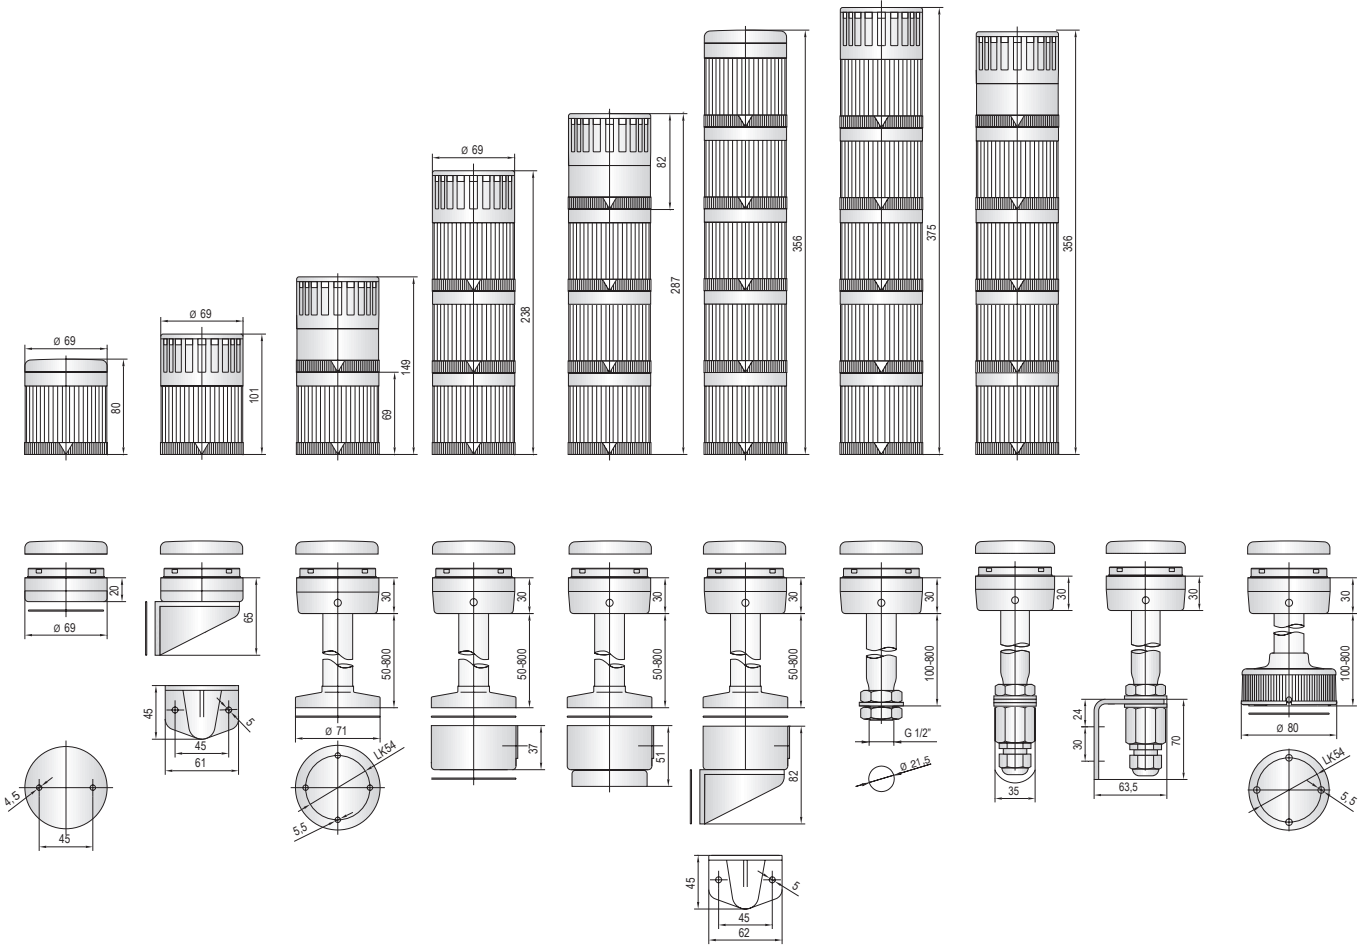

XMR

XSW

XFR

XSW+XSS

XMR+XWR

J Warning Tower Lights

modulSIGNAL 50mm Towers

Dimensions are in millimeters. Dimensions not intended for manufacturing purposes.

VMW

VMV

VMR / VSR

VMR + Pole connection boxes

VSW

BSS

VFR

modulSIGNAL 70mm Towers

Dimensions are in millimeters. Dimensions not intended for manufacturing purposes.

J
Warning Tower Lights

modulCOMPACT 30mm Towers

Dimensions are in millimeters. Dimensions not intended for manufacturing purposes.