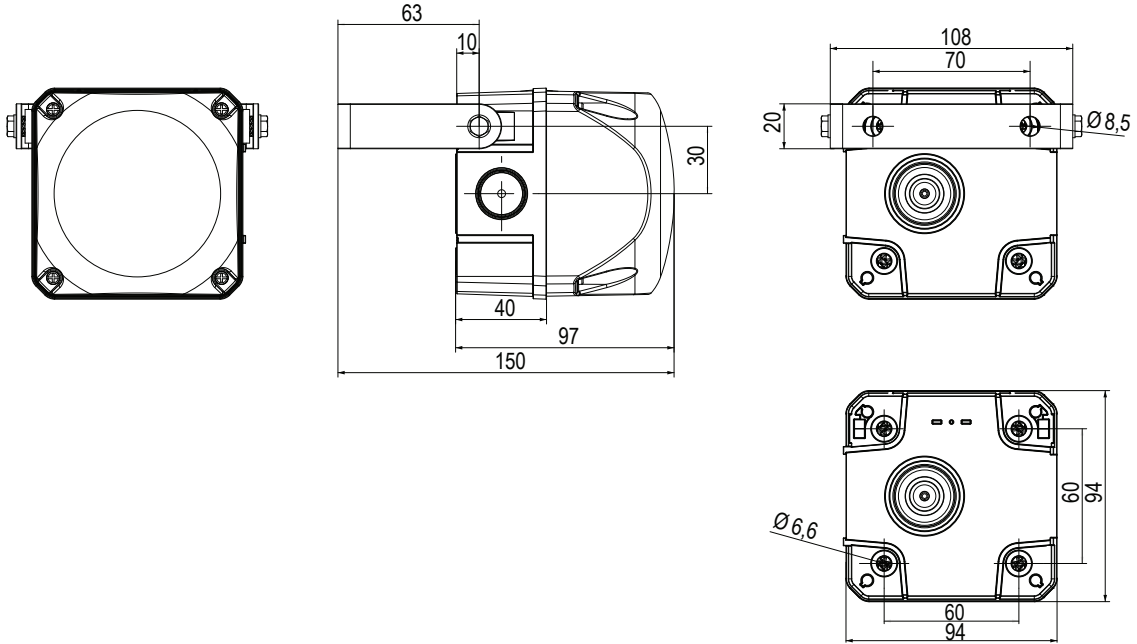

Beacons Q, Size 1 (QDS/QFS)

Dimensions are in millimeters. Dimensions not intended for manufacturing purposes.

Beacons Q, Size 2-4 (QDM/QFM/QDL/QBL/QDX/QBX)

| Beacon Q | A | B | C | D | E | F | G | H | I | J | K | L | M | N | O |
|----------|-----|----|----|----|-----|-----|----|-----|-----|-----|-----|-----|-----|-----|-----|
| Size 2 | 82 | 12 | 37 | 58 | 137 | 207 | 30 | 146 | 95 | 8.5 | 6.6 | 91 | 132 | 91 | 132 |
| Size 3 | 106 | 19 | 55 | 73 | 176 | 263 | 40 | 206 | 112 | 8.5 | 6.6 | 124 | 184 | 124 | 184 |
| Size 4 | 138 | 17 | 63 | 91 | 223 | 345 | 50 | 248 | 140 | 8.5 | 6.6 | 167 | 228 | 167 | 228 |

Modular Beacons M 160mm (MLL/MBL/MFL/MRL)

Dimensions are in millimeters. Dimensions not intended for manufacturing purposes.

Modular Beacons M 120mm (MLM/MBM/MFM/MRM)

Modular Beacons M 90mm (MLS/MBS/MFS/MRS)

Beacons G 120mm (WLG/BKG/FLG/DLG/BLG)

Dimensions are in millimeters. Dimensions not intended for manufacturing purposes.

LED Light Bar (ILL42)

Beacons N 90mm (NES/NFS/NMS/NFS-HP/NMS-HP)

Dimensions are in millimeters. Dimensions not intended for manufacturing purposes.