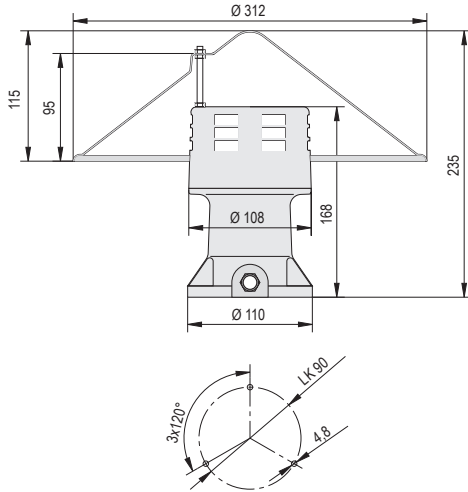

| | A | B | C | D | E | F | G | H | I | J | K | L | M | N |
|--------|-----|-----|-----|----|----|-----|----|-----|-----|-----|-----|-----|-----|-----|
| Size 2 | 146 | 95 | 8.5 | 30 | 37 | 82 | 12 | 132 | 202 | 6.6 | 91 | 132 | 91 | 132 |
| Size 3 | 206 | 112 | 8.5 | 40 | 55 | 106 | 19 | 169 | 256 | 6.6 | 124 | 184 | 124 | 184 |
| Size 4 | 248 | 140 | 8.5 | 50 | 63 | 138 | 17 | 217 | 339 | 6.6 | 167 | 228 | 167 | 228 |

M22 Panel Mount Buzzer (ESG/ESM/ESK/ESV)

Dimensions are in millimeters. Dimensions not intended for manufacturing purposes.

M28 Panel Mount Buzzer (ESD/ESP/ESZ)

ESD-ESP

ESZ-S

ESZ-K

M28 Panel Mount Buzzer (BU2/BU3)

Dimensions are in millimeters. Dimensions not intended for manufacturing purposes.

Surface Mount Buzzer-Siren (BU1)

Dimensions are in millimeters. Dimensions not intended for manufacturing purposes.

Motor Siren (SE1/SE2/SE3)

Dimensions are in millimeters. Dimensions not intended for manufacturing purposes.

SE1

SE2

SE3

SafeTel Telephone (dST1/dST2/wST1/wST2)

Dimensions are in millimeters. Dimensions not intended for manufacturing purposes.