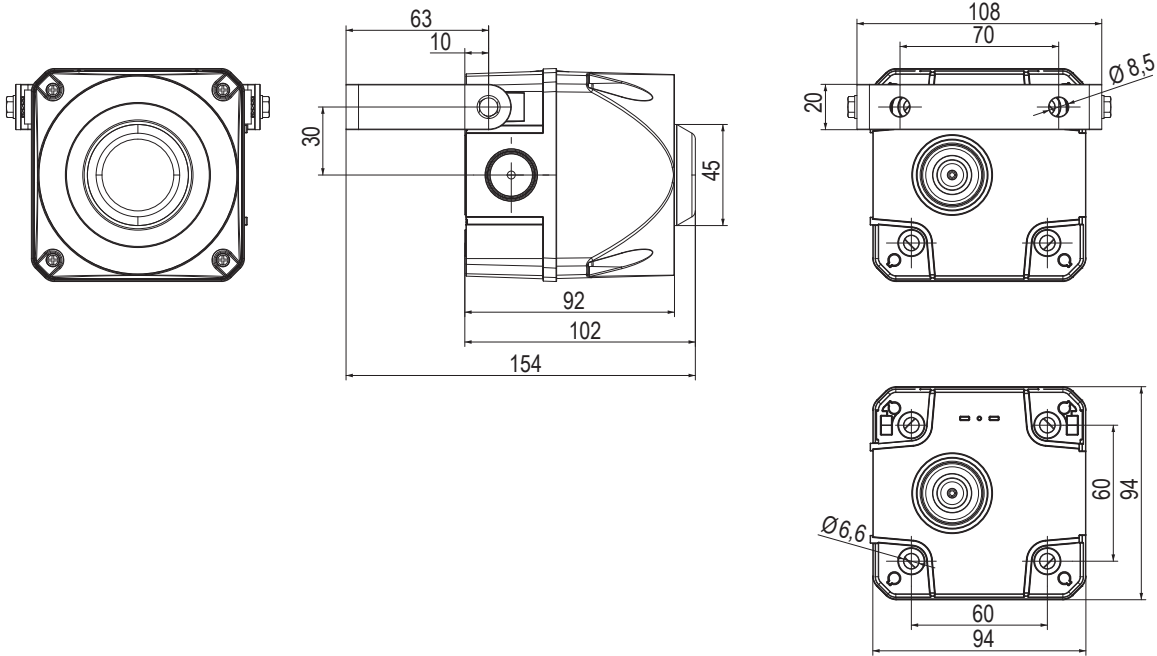

Dimensions are in millimeters. Dimensions not intended for manufacturing purposes.

J
Warning Tower Lights

modulCOMPACT 30mm Towers

Dimensions are in millimeters. Dimensions not intended for manufacturing purposes.

halfDOME 90mm Towers

Dimensions are in millimeters. Dimensions not intended for manufacturing purposes.

Combination Beacons Q + Sounders A - Size 1

Dimensions are in millimeters. Dimensions not intended for manufacturing purposes.

Combination Beacons Q + Sounders A - Size 2-4

| | A | B | C | D | E | F | G | H | I | J | K |
|--------|-----|-----|----|-----|----|-----|-----|-----|----|-----|-----|
| Size 2 | 91 | 132 | 20 | 91 | 41 | 91 | 264 | 137 | 57 | 132 | 6.6 |
| Size 3 | 124 | 184 | 30 | 124 | 59 | 124 | 367 | 176 | 73 | 169 | 6.6 |
| Size 4 | 167 | 228 | 30 | 137 | 61 | 167 | 457 | 223 | 91 | 217 | 6.6 |

Alarm Sounders A with Light Indicator - Size 1 (ADS-P/ADS-T)

Dimensions are in millimeters. Dimensions not intended for manufacturing purposes.

Alarm Sounders A with Light Indicator - Size 2-4 (ADM/ACM/ADL/ACL/ADX/ACX)