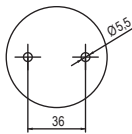

ECOmodul 60mm Towers

Dimensions are in millimeters. Dimensions not intended for manufacturing purposes.

YEP

J
Warning Tower Lights