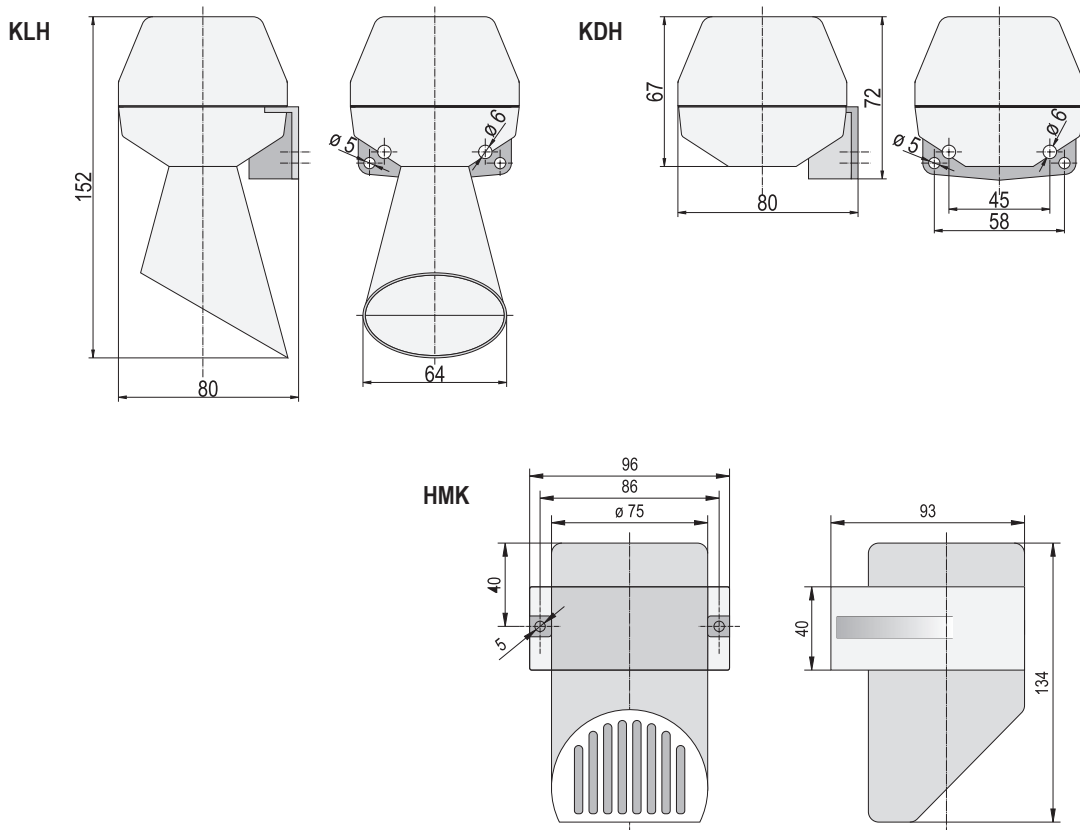

M22 Panel Mount Buzzer with LED Beacon (ELG/ELM/EDG/EDM)

Dimensions are in millimeters. Dimensions not intended for manufacturing purposes.

Beacon with Siren (CS1)

J
Visual + Audible Signaling

Mini Horns (KLH/KDH/HMK)

Dimensions are in millimeters. Dimensions not intended for manufacturing purposes.

Signal Horn (HPT/HTG)

Signal Bells (UWS/FWS)

Dimensions are in millimeters. Dimensions not intended for manufacturing purposes.