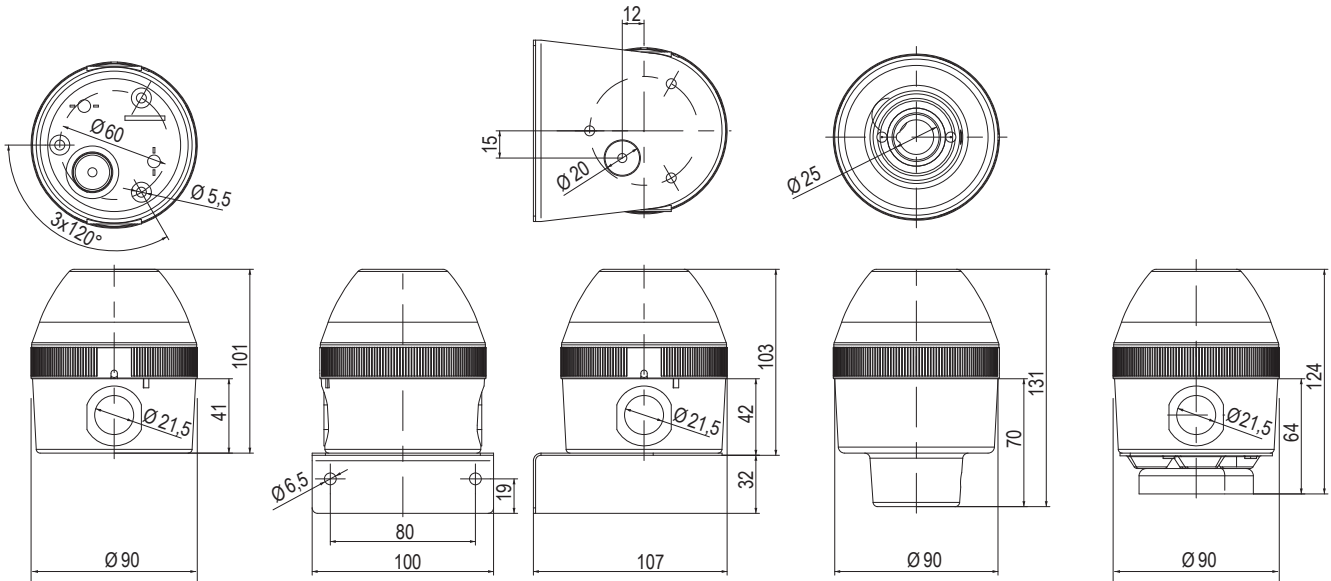

Beacons Q, Size 1 (QDS/QFS)

Dimensions are in millimeters. Dimensions not intended for manufacturing purposes.

Beacons Q, Size 2-4 (QDM/QFM/QDL/QBL/QDX/QBX)

| Beacon Q | A | B | C | D | E | F | G | H | I | J | K | L | M | N | O |
|----------|-----|----|----|----|-----|-----|----|-----|-----|-----|-----|-----|-----|-----|-----|
| Size 2 | 82 | 12 | 37 | 58 | 137 | 207 | 30 | 146 | 95 | 8.5 | 6.6 | 91 | 132 | 91 | 132 |
| Size 3 | 106 | 19 | 55 | 73 | 176 | 263 | 40 | 206 | 112 | 8.5 | 6.6 | 124 | 184 | 124 | 184 |
| Size 4 | 138 | 17 | 63 | 91 | 223 | 345 | 50 | 248 | 140 | 8.5 | 6.6 | 167 | 228 | 167 | 228 |

Modular Beacons M 160mm (MLL/MBL/MFL/MRL)

Dimensions are in millimeters. Dimensions not intended for manufacturing purposes.

Modular Beacons M 120mm (MLM/MBM/MFM/MRM)

Modular Beacons M 90mm (MLS/MBS/MFS/MRS)

Beacons G 120mm (WLG/BKG/FLG/DLG/BLG)

Dimensions are in millimeters. Dimensions not intended for manufacturing purposes.

LED Light Bar (ILL42)

Beacons N 90mm (NES/NFS/NMS/NFS-HP/NMS-HP)

Dimensions are in millimeters. Dimensions not intended for manufacturing purposes.