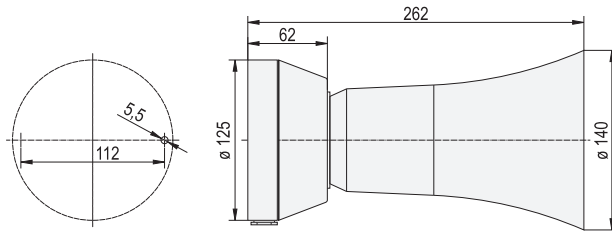

| | A | B | C | D | E | F | G | H | I | J | K | L | M | N |
|--------|-----|-----|-----|----|----|-----|----|-----|-----|-----|-----|-----|-----|-----|
| Size 2 | 146 | 95 | 8.5 | 30 | 37 | 82 | 12 | 132 | 202 | 6.6 | 91 | 132 | 91 | 132 |
| Size 3 | 206 | 112 | 8.5 | 40 | 55 | 106 | 19 | 169 | 256 | 6.6 | 124 | 184 | 124 | 184 |
| Size 4 | 248 | 140 | 8.5 | 50 | 63 | 138 | 17 | 217 | 339 | 6.6 | 167 | 228 | 167 | 228 |

Electronic Sounder (EHS/EHL/EHF)

Dimensions are in millimeters. Dimensions not intended for manufacturing purposes.

EHS

EHL

EHF

Explosion-proof Audible Telephone Call & Signaling Sounder (AS1/AS2/AS3/AS4)

J Audible Signaling