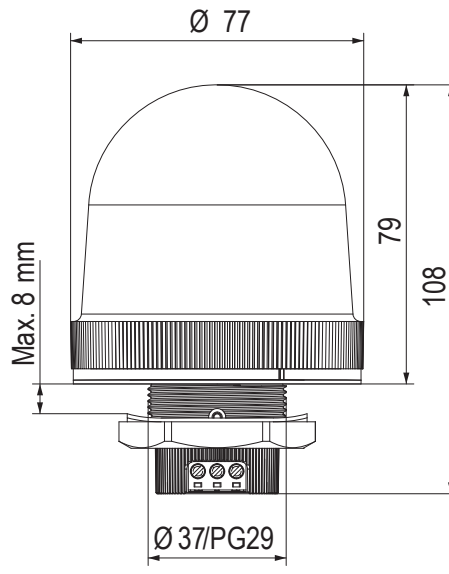

Panel Mount Beacons Series T (TDCP/TDFP/TLLP) & U (UDCP/UDFP/ULLP)

TDCP/TDFP