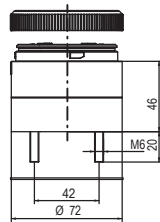

YSW

YFR

YSW+XSS

YMR+XWR

J
Warning Tower Lights

ECOmodul 70mm Towers

Dimensions are in millimeters. Dimensions not intended for manufacturing purposes.

XLL, XDC, XDA, XDF, XFF

XMR

XSW

XFR

XSW+XSS

XMR+XWR

J Warning Tower Lights

modulSIGNAL 50mm Towers

Dimensions are in millimeters. Dimensions not intended for manufacturing purposes.