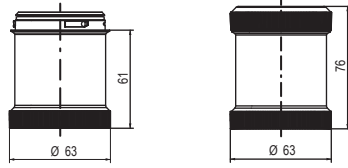

ZSW

ZFR

ZSW+XSS

ZMR+XWR

ECOmodul 60mm Towers

Dimensions are in millimeters. Dimensions not intended for manufacturing purposes.

YLL, YDC, YDA, YDF, YFF

YDE

YSW

YFR

YSW+XSS

YMR+XWR

J
Warning Tower Lights

ECOmodul 70mm Towers

Dimensions are in millimeters. Dimensions not intended for manufacturing purposes.

XLL, XDC, XDA, XDF, XFF