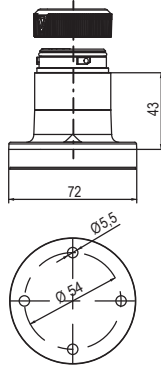

ECOmodul 40mm Towers

Dimensions are in millimeters. Dimensions not intended for manufacturing purposes.

ZNW

ZMF