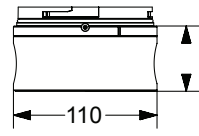

Beacons Q, Size 1 (QDS/QFS)

Dimensions are in millimeters. Dimensions not intended for manufacturing purposes.

Beacons Q, Size 2-4 (QDM/QFM/QDL/QBL/QDX/QBX)

| Beacon Q | A | B | C | D | E | F | G | H | I | J | K | L | M | N | O |
|----------|-----|----|----|----|-----|-----|----|-----|-----|-----|-----|-----|-----|-----|-----|
| Size 2 | 82 | 12 | 37 | 58 | 137 | 207 | 30 | 146 | 95 | 8.5 | 6.6 | 91 | 132 | 91 | 132 |
| Size 3 | 106 | 19 | 55 | 73 | 176 | 263 | 40 | 206 | 112 | 8.5 | 6.6 | 124 | 184 | 124 | 184 |
| Size 4 | 138 | 17 | 63 | 91 | 223 | 345 | 50 | 248 | 140 | 8.5 | 6.6 | 167 | 228 | 167 | 228 |

Modular Beacons M 160mm (MLL/MBL/MFL/MRL)

Dimensions are in millimeters. Dimensions not intended for manufacturing purposes.

Modular Beacons M 120mm (MLM/MBM/MFM/MRM)

Modular Beacons M 90mm (MLS/MBS/MFS/MRS)

Low Profile Lens

PVW

PMR

Beacon (BC1)

Beacon (XB2)

M22 Panel Mount Beacons I (IBL/IBM/IBS/ICL/ICM/ISS/ISL/ISM/IDL/IDM/IDS/ITL/ITM/ITS)⁰

Dimensions are in millimeters. Dimensions not intended for manufacturing purposes.

Modular Beacons Series R

Dimensions are in millimeters. Dimensions not intended for manufacturing purposes.

RCDM, RCMM

RDC, RDM, RDMHP, RMM

RBL

RBH, RBNPT

RBA

Series R Vertical Mounting Bases