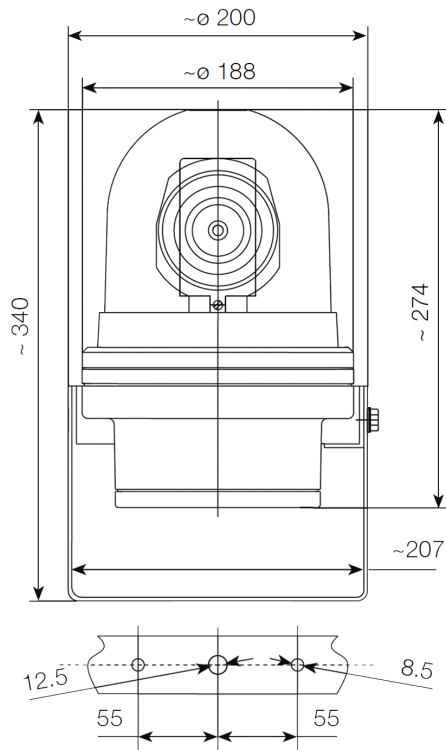

Dimensions are in millimeters. Dimensions not intended for manufacturing purposes.

Explosion Proof Signal Horn (mHPT)

Dimensions are in millimeters. Dimensions not intended for manufacturing purposes.

Explosion Proof Signal Horn (dHH/dHHR)

Explosion Proof Signal Bell (dHW/dHWR)

Dimensions are in millimeters. Dimensions not intended for manufacturing purposes.

Explosion Proof Loudspeaker (dHS)

Explosion Proof Electronic Sounder (dHE)

Dimensions are in millimeters. Dimensions not intended for manufacturing purposes.

Explosion Proof Strobe Beacon (dHF)

Explosion Proof Strobe Beacon (dSF/dSD)

Dimensions are in millimeters. Dimensions not intended for manufacturing purposes.

Explosion Proof LED Beacon (mDD)

J

Explosion Proof Signaling

Explosion Proof Rotating Beacon (dHR)

Dimensions are in millimeters. Dimensions not intended for manufacturing purposes.

Explosion Proof Steady Beacon (dHL)