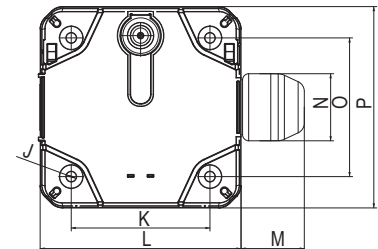

Dimensions are in millimeters. Dimensions not intended for manufacturing purposes.

J
Warning Tower Lights

modulCOMPACT 30mm Towers

Dimensions are in millimeters. Dimensions not intended for manufacturing purposes.

halfDOME 90mm Towers

Dimensions are in millimeters. Dimensions not intended for manufacturing purposes.

Combination Beacons Q + Sounders A - Size 1

Dimensions are in millimeters. Dimensions not intended for manufacturing purposes.

Alarm Sounders A with Light Indicator - Size 1 (ADS-P/ADS-T)

Dimensions are in millimeters. Dimensions not intended for manufacturing purposes.

Alarm Sounders A with Light Indicator - Size 2-4 (ADM/ACM/ADL/ACL/ADX/ACX)

| | A | B | C | D | E | F | G | H | I | J | K | L | M | N | O | P |
|--------|-----|----|----|-----|-----|----|-----|-----|-----|-----|-----|-----|----|----|-----|-----|
| Size 2 | 82 | 12 | 37 | 132 | 202 | 30 | 146 | 95 | 8.5 | 6.6 | 91 | 132 | 42 | 45 | 91 | 132 |
| Size 3 | 106 | 19 | 55 | 169 | 256 | 40 | 206 | 112 | 8.5 | 6.6 | 124 | 184 | 56 | 64 | 124 | 184 |
| Size 4 | 138 | 17 | 63 | 217 | 339 | 50 | 248 | 140 | 8.5 | 6.6 | 167 | 228 | 56 | 64 | 167 | 228 |