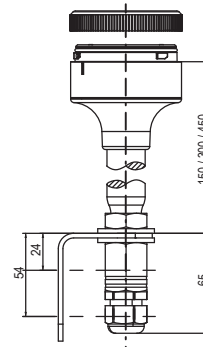

ZSW

ZFR

ZSW+XSS

ZMR+XWR

ECOmodul 60mm Towers

Dimensions are in millimeters. Dimensions not intended for manufacturing purposes.

YLL, YDC, YDA, YDF, YFF

YDE

YSW

YFR

YSW+XSS

YMR+XWR

J
Warning Tower Lights

ECOmodul 70mm Towers

Dimensions are in millimeters. Dimensions not intended for manufacturing purposes.

XLL, XDC, XDA, XDF, XFF

XMR

XSW

XFR

XSW+XSS

XMR+XWR

J Warning Tower Lights

modulSIGNAL 50mm Towers

Dimensions are in millimeters. Dimensions not intended for manufacturing purposes.