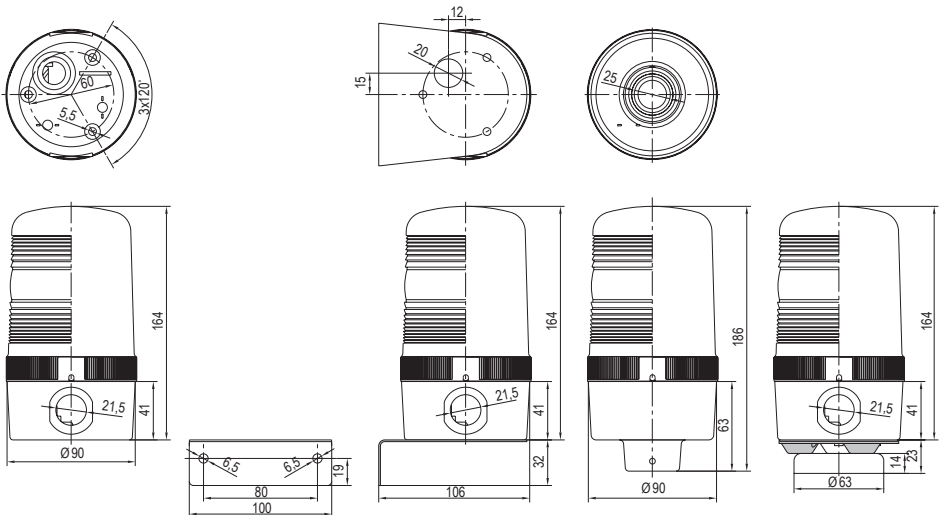

Beacons Q, Size 1 (QDS/QFS)

Dimensions are in millimeters. Dimensions not intended for manufacturing purposes.

Beacons Q, Size 2-4 (QDM/QFM/QDL/QBL/QDX/QBX)

| Beacon Q | A | B | C | D | E | F | G | H | I | J | K | L | M | N | O |
|----------|-----|----|----|----|-----|-----|----|-----|-----|-----|-----|-----|-----|-----|-----|
| Size 2 | 82 | 12 | 37 | 58 | 137 | 207 | 30 | 146 | 95 | 8.5 | 6.6 | 91 | 132 | 91 | 132 |
| Size 3 | 106 | 19 | 55 | 73 | 176 | 263 | 40 | 206 | 112 | 8.5 | 6.6 | 124 | 184 | 124 | 184 |
| Size 4 | 138 | 17 | 63 | 91 | 223 | 345 | 50 | 248 | 140 | 8.5 | 6.6 | 167 | 228 | 167 | 228 |

Modular Beacons M 160mm (MLL/MBL/MFL/MRL)

Dimensions are in millimeters. Dimensions not intended for manufacturing purposes.

Modular Beacons M 120mm (MLM/MBM/MFM/MRM)

Modular Beacons M 90mm (MLS/MBS/MFS/MRS)

Beacons G 120mm (WLG/BKG/FLG/DLG/BLG)

Dimensions are in millimeters. Dimensions not intended for manufacturing purposes.

LED Light Bar (ILL42)

Beacons N 90mm (NES/NFS/NMS/NFS-HP/NMS-HP)

Dimensions are in millimeters. Dimensions not intended for manufacturing purposes.