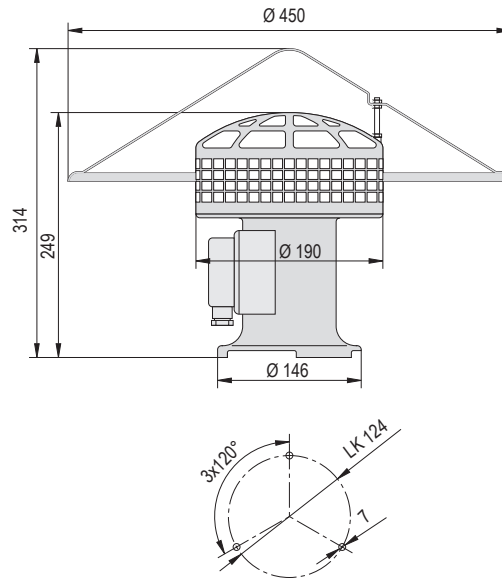

Dimensions are in millimeters. Dimensions not intended for manufacturing purposes.

Surface Mount Buzzer-Siren (BU1)

Dimensions are in millimeters. Dimensions not intended for manufacturing purposes.

Motor Siren (SE1/SE2/SE3)

Dimensions are in millimeters. Dimensions not intended for manufacturing purposes.

SE1

SE2

SE3

SafeTel Telephone (dST1/dST2/wST1/wST2)

Dimensions are in millimeters. Dimensions not intended for manufacturing purposes.

FernTel Telephone (dFT3/wFT3)

Industry Telephone (wIND)

Dimensions are in millimeters. Dimensions not intended for manufacturing purposes.

Telephone Protection Hood (TH1/TH1C)

Explosion Proof Loudspeaker (LS1/LS2)

Dimensions are in millimeters. Dimensions not intended for manufacturing purposes.

Explosion Proof Signal Horn (mHPT)

Dimensions are in millimeters. Dimensions not intended for manufacturing purposes.

Explosion Proof Signal Horn (dHH/dHHR)