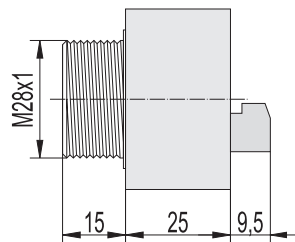

| | A | B | C | D | E | F | G | H | I | J | K | L | M | N |
|--------|-----|-----|-----|----|----|-----|----|-----|-----|-----|-----|-----|-----|-----|
| Size 2 | 146 | 95 | 8.5 | 30 | 37 | 82 | 12 | 132 | 202 | 6.6 | 91 | 132 | 91 | 132 |
| Size 3 | 206 | 112 | 8.5 | 40 | 55 | 106 | 19 | 169 | 256 | 6.6 | 124 | 184 | 124 | 184 |
| Size 4 | 248 | 140 | 8.5 | 50 | 63 | 138 | 17 | 217 | 339 | 6.6 | 167 | 228 | 167 | 228 |

Electronic Sounder (EHS/EHL/EHF)

Dimensions are in millimeters. Dimensions not intended for manufacturing purposes.

EHS

EHL

EHF

Explosion-proof Audible Telephone Call & Signaling Sounder (AS1/AS2/AS3/AS4)

J Audible Signaling

M22 Panel Mount Buzzer (ESG/ESM/ESK/ESV)

Dimensions are in millimeters. Dimensions not intended for manufacturing purposes.

M28 Panel Mount Buzzer (ESD/ESP/ESZ)

ESD-ESP

ESZ-S

ESZ-K

M28 Panel Mount Buzzer (BU2/BU3)

Dimensions are in millimeters. Dimensions not intended for manufacturing purposes.

SE1

SE2

SE3

SafeTel Telephone (dST1/dST2/wST1/wST2)

Dimensions are in millimeters. Dimensions not intended for manufacturing purposes.