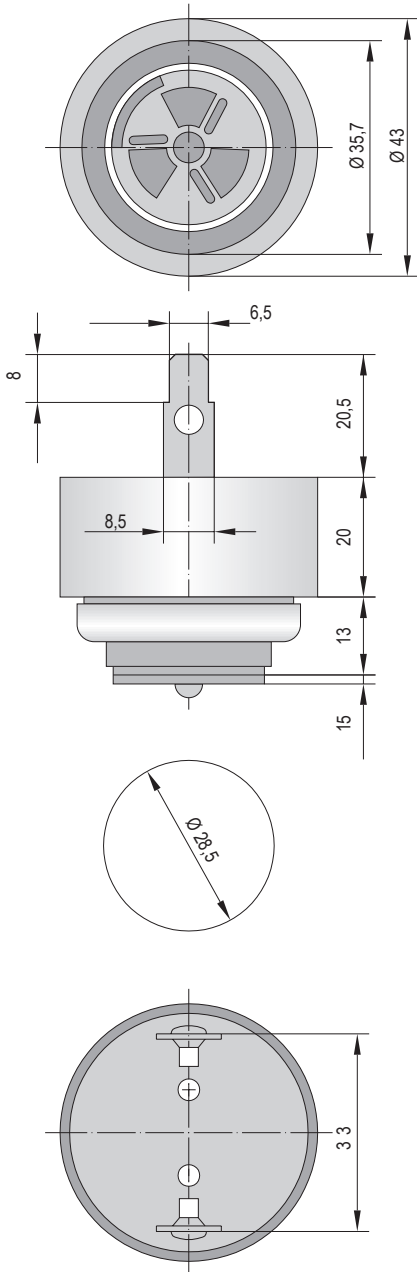

M28 Panel Mount Buzzer (BU2/BU3)

Dimensions are in millimeters. Dimensions not intended for manufacturing purposes.