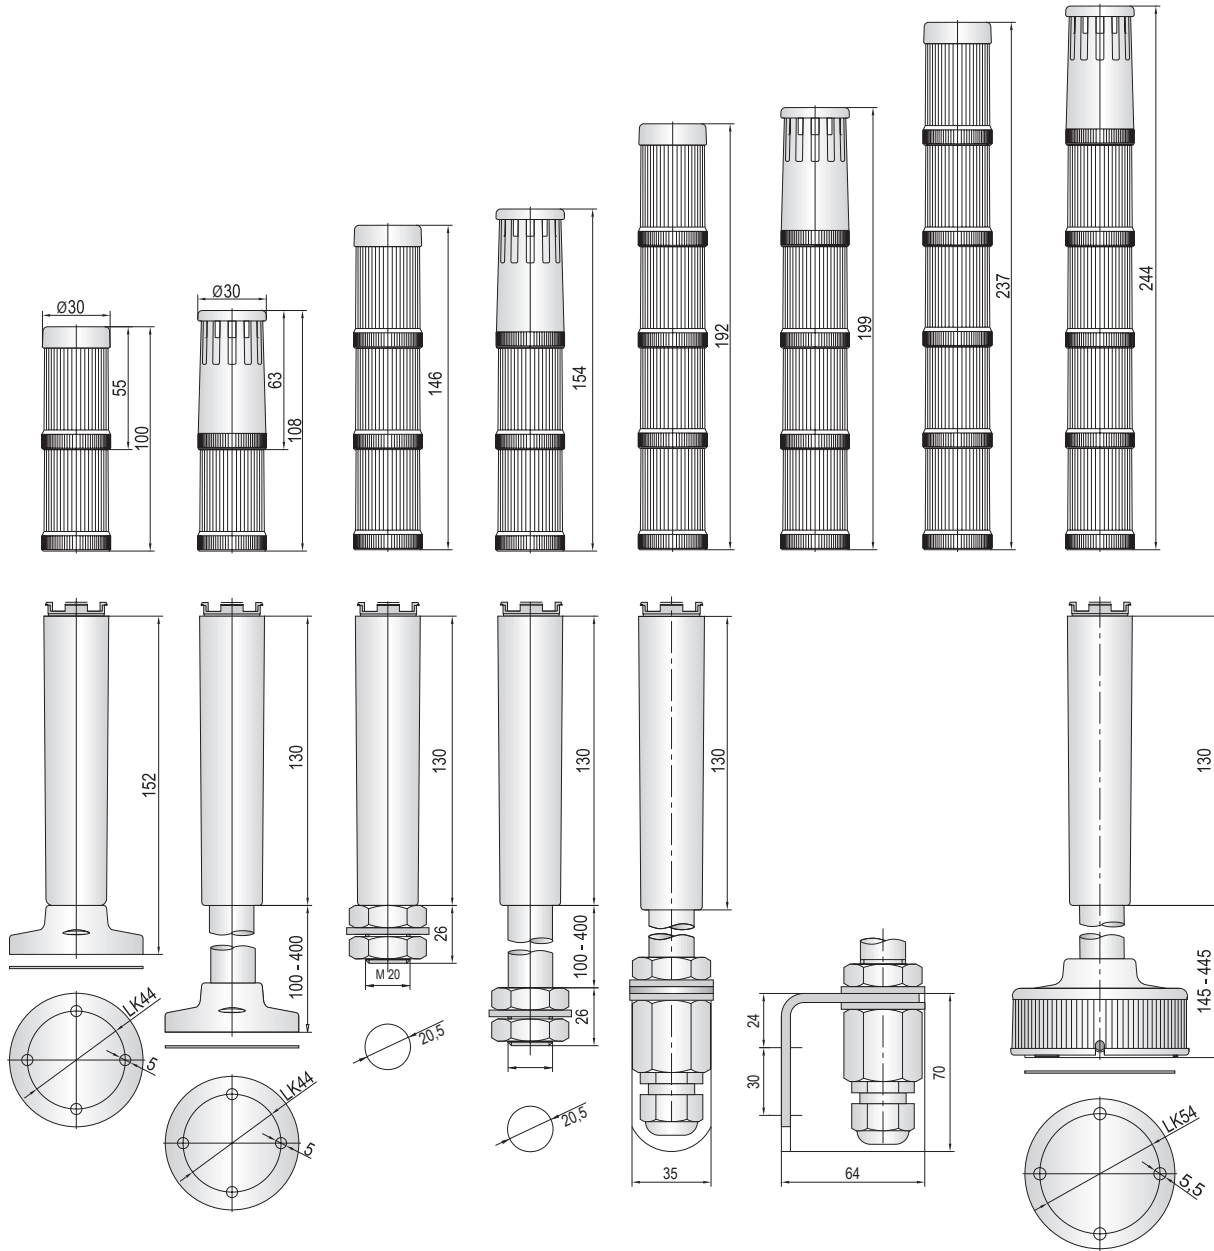

Dimensions are in millimeters. Dimensions not intended for manufacturing purposes.

J
Warning Tower Lights

modulCOMPACT 30mm Towers

Dimensions are in millimeters. Dimensions not intended for manufacturing purposes.

halfDOME 90mm Towers

Dimensions are in millimeters. Dimensions not intended for manufacturing purposes.

Combination Beacons Q + Sounders A - Size 1

Dimensions are in millimeters. Dimensions not intended for manufacturing purposes.