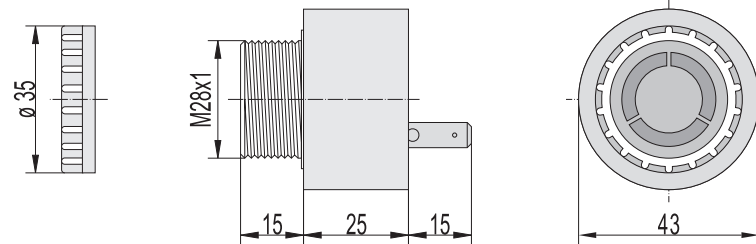

Modular Beacons M 160mm (MLL/MBL/MFL/MRL)

Dimensions are in millimeters. Dimensions not intended for manufacturing purposes.

Modular Beacons M 120mm (MLM/MBM/MFM/MRM)

Modular Beacons M 90mm (MLS/MBS/MFS/MRS)

| | A | B | C | D | E | F | G | H | I | J | K | L | M | N |
|--------|-----|-----|-----|----|----|-----|----|-----|-----|-----|-----|-----|-----|-----|
| Size 2 | 146 | 95 | 8.5 | 30 | 37 | 82 | 12 | 132 | 202 | 6.6 | 91 | 132 | 91 | 132 |
| Size 3 | 206 | 112 | 8.5 | 40 | 55 | 106 | 19 | 169 | 256 | 6.6 | 124 | 184 | 124 | 184 |
| Size 4 | 248 | 140 | 8.5 | 50 | 63 | 138 | 17 | 217 | 339 | 6.6 | 167 | 228 | 167 | 228 |

Electronic Sounder (EHS/EHL/EHF)

Dimensions are in millimeters. Dimensions not intended for manufacturing purposes.

EHS

EHL

EHF

Explosion-proof Audible Telephone Call & Signaling Sounder (AS1/AS2/AS3/AS4)

J Audible Signaling

M22 Panel Mount Buzzer (ESG/ESM/ESK/ESV)

Dimensions are in millimeters. Dimensions not intended for manufacturing purposes.

M28 Panel Mount Buzzer (ESD/ESP/ESZ)

ESD-ESP

ESZ-S

ESZ-K

M28 Panel Mount Buzzer (BU2/BU3)