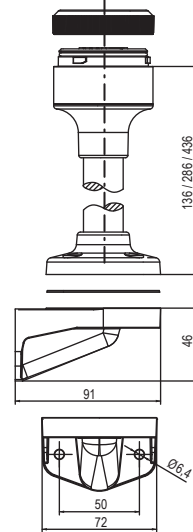

Beacons Q, Size 1 (QDS/QFS)

Dimensions are in millimeters. Dimensions not intended for manufacturing purposes.

Beacons Q, Size 2-4 (QDM/QFM/QDL/QBL/QDX/QBX)

| Beacon Q | A | B | C | D | E | F | G | H | I | J | K | L | M | N | O |
|----------|-----|----|----|----|-----|-----|----|-----|-----|-----|-----|-----|-----|-----|-----|
| Size 2 | 82 | 12 | 37 | 58 | 137 | 207 | 30 | 146 | 95 | 8.5 | 6.6 | 91 | 132 | 91 | 132 |
| Size 3 | 106 | 19 | 55 | 73 | 176 | 263 | 40 | 206 | 112 | 8.5 | 6.6 | 124 | 184 | 124 | 184 |
| Size 4 | 138 | 17 | 63 | 91 | 223 | 345 | 50 | 248 | 140 | 8.5 | 6.6 | 167 | 228 | 167 | 228 |

ZSW

ZFR

ZSW+XSS

ZMR+XWR

ECOmodul 60mm Towers

Dimensions are in millimeters. Dimensions not intended for manufacturing purposes.

YLL, YDC, YDA, YDF, YFF

YDE

YSW

YFR

YSW+XSS

YMR+XWR

J
Warning Tower Lights

ECOmodul 70mm Towers

Dimensions are in millimeters. Dimensions not intended for manufacturing purposes.

XLL, XDC, XDA, XDF, XFF

XMR

XSW

XFR

XSW+XSS

XMR+XWR

J Warning Tower Lights

modulSIGNAL 50mm Towers

Dimensions are in millimeters. Dimensions not intended for manufacturing purposes.