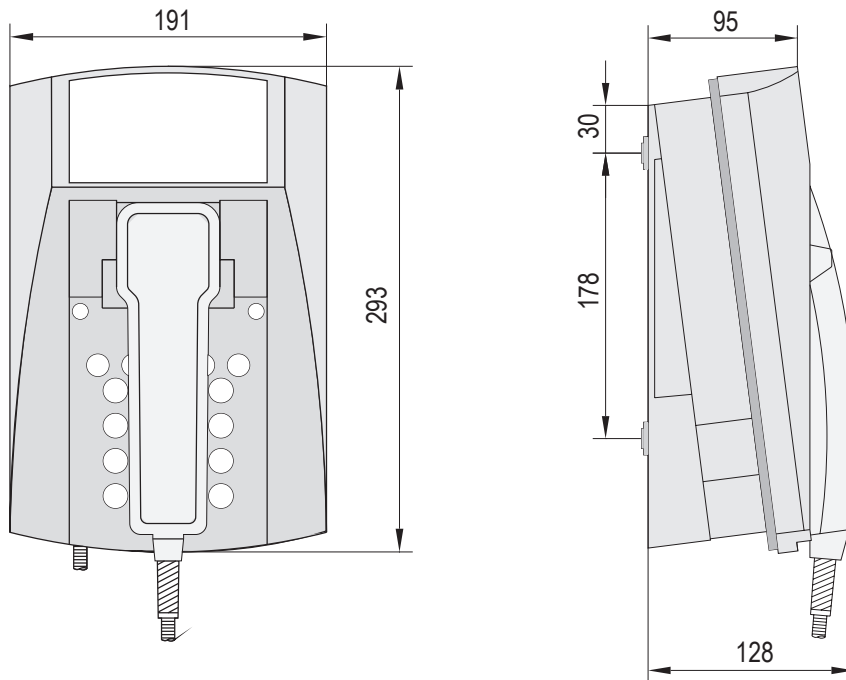

Dimensions are in millimeters. Dimensions not intended for manufacturing purposes.

Surface Mount Buzzer-Siren (BU1)

Dimensions are in millimeters. Dimensions not intended for manufacturing purposes.

Motor Siren (SE1/SE2/SE3)

Dimensions are in millimeters. Dimensions not intended for manufacturing purposes.

SE1

SE2

SE3

SafeTel Telephone (dST1/dST2/wST1/wST2)

Dimensions are in millimeters. Dimensions not intended for manufacturing purposes.

FernTel Telephone (dFT3/wFT3)

Industry Telephone (wIND)

Dimensions are in millimeters. Dimensions not intended for manufacturing purposes.

Telephone Protection Hood (TH1/TH1C)

Explosion Proof Loudspeaker (LS1/LS2)

Dimensions are in millimeters. Dimensions not intended for manufacturing purposes.

Explosion Proof Signal Horn (mHPT)

Dimensions are in millimeters. Dimensions not intended for manufacturing purposes.

Explosion Proof Signal Horn (dHH/dHHR)