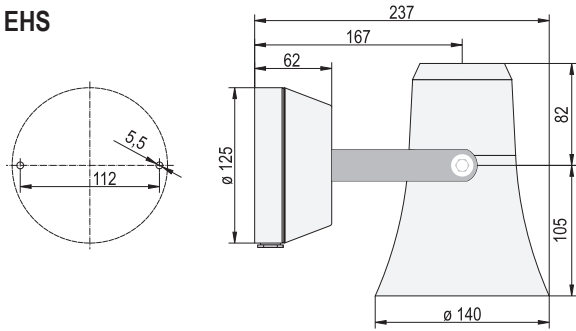

Electronic Sounder (EHS/EHL/EHF)

Dimensions are in millimeters. Dimensions not intended for manufacturing purposes.

EHS