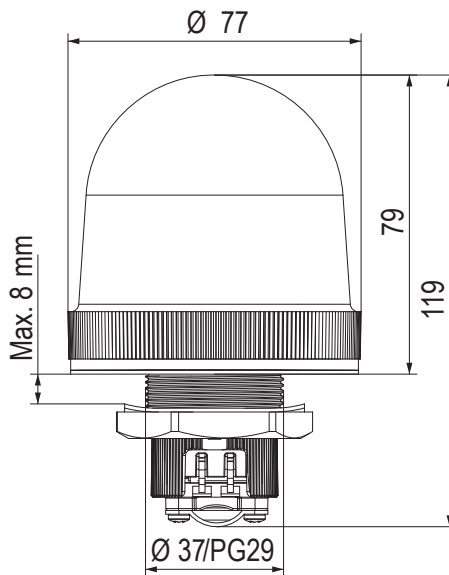

Beacons Q, Size 1 (QDS/QFS)

Dimensions are in millimeters. Dimensions not intended for manufacturing purposes.

Beacons Q, Size 2-4 (QDM/QFM/QDL/QBL/QDX/QBX)

| Beacon Q | A | B | C | D | E | F | G | H | I | J | K | L | M | N | O |
|----------|-----|----|----|----|-----|-----|----|-----|-----|-----|-----|-----|-----|-----|-----|
| Size 2 | 82 | 12 | 37 | 58 | 137 | 207 | 30 | 146 | 95 | 8.5 | 6.6 | 91 | 132 | 91 | 132 |
| Size 3 | 106 | 19 | 55 | 73 | 176 | 263 | 40 | 206 | 112 | 8.5 | 6.6 | 124 | 184 | 124 | 184 |
| Size 4 | 138 | 17 | 63 | 91 | 223 | 345 | 50 | 248 | 140 | 8.5 | 6.6 | 167 | 228 | 167 | 228 |

Modular Beacons Series R

Dimensions are in millimeters. Dimensions not intended for manufacturing purposes.

RCDM, RCMM

RDC, RDM, RDMHP, RMM

RBL

RBH, RBNPT

RBA

Series R Vertical Mounting Bases

ULLP

TLLP

Sounder Series T 75mm (TDE)

Beacons Series U 60mm (UDC/UDF/ULL)

ECOmodul 40mm Towers

Dimensions are in millimeters. Dimensions not intended for manufacturing purposes.

ZLL, ZDC, ZDA, ZDF, ZFF

ZDE

ZSW

ZFR

ZSW+XSS

ZMR+XWR

ECOmodul 60mm Towers

Dimensions are in millimeters. Dimensions not intended for manufacturing purposes.

YLL, YDC, YDA, YDF, YFF

YDE