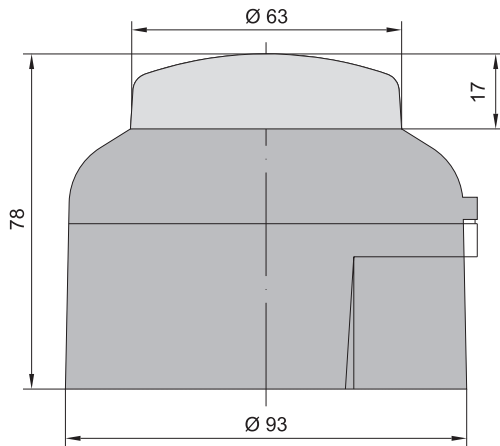

Beacons Q, Size 1 (QDS/QFS)

Dimensions are in millimeters. Dimensions not intended for manufacturing purposes.

Beacons Q, Size 2-4 (QDM/QFM/QDL/QBL/QDX/QBX)

| Beacon Q | A | B | C | D | E | F | G | H | I | J | K | L | M | N | O |
|----------|-----|----|----|----|-----|-----|----|-----|-----|-----|-----|-----|-----|-----|-----|
| Size 2 | 82 | 12 | 37 | 58 | 137 | 207 | 30 | 146 | 95 | 8.5 | 6.6 | 91 | 132 | 91 | 132 |
| Size 3 | 106 | 19 | 55 | 73 | 176 | 263 | 40 | 206 | 112 | 8.5 | 6.6 | 124 | 184 | 124 | 184 |
| Size 4 | 138 | 17 | 63 | 91 | 223 | 345 | 50 | 248 | 140 | 8.5 | 6.6 | 167 | 228 | 167 | 228 |

Beacons G 120mm (WLG/BKG/FLG/DLG/BLG)

Dimensions are in millimeters. Dimensions not intended for manufacturing purposes.

LED Light Bar (ILL42)

Beacons N 90mm (NES/NFS/NMS/NFS-HP/NMS-HP)

Dimensions are in millimeters. Dimensions not intended for manufacturing purposes.

Beacons Z (BZG/BZL)

BZG

BZL

J

Visual Signaling

Beacons P 75mm (PCH/PFH/PMH/PXH/PCL/PFL/PXL)

Dimensions are in millimeters. Dimensions not intended for manufacturing purposes.

High Profile Lens

Low Profile Lens

PVW

PMR

Beacon (BC1)

Beacon (XB2)

M22 Panel Mount Beacons I (IBL/IBM/IBS/ICL/ICM/ISS/ISL/ISM/IDL/IDM/IDS/ITL/ITM/ITS)⁰

Dimensions are in millimeters. Dimensions not intended for manufacturing purposes.