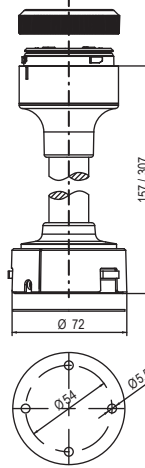

Beacons Q, Size 1 (QDS/QFS)

Dimensions are in millimeters. Dimensions not intended for manufacturing purposes.

Beacons Q, Size 2-4 (QDM/QFM/QDL/QBL/QDX/QBX)

| Beacon Q | A | B | C | D | E | F | G | H | I | J | K | L | M | N | O |
|----------|-----|----|----|----|-----|-----|----|-----|-----|-----|-----|-----|-----|-----|-----|
| Size 2 | 82 | 12 | 37 | 58 | 137 | 207 | 30 | 146 | 95 | 8.5 | 6.6 | 91 | 132 | 91 | 132 |
| Size 3 | 106 | 19 | 55 | 73 | 176 | 263 | 40 | 206 | 112 | 8.5 | 6.6 | 124 | 184 | 124 | 184 |
| Size 4 | 138 | 17 | 63 | 91 | 223 | 345 | 50 | 248 | 140 | 8.5 | 6.6 | 167 | 228 | 167 | 228 |

ZSW

ZFR

ZSW+XSS

ZMR+XWR

ECOmodul 60mm Towers

Dimensions are in millimeters. Dimensions not intended for manufacturing purposes.

YLL, YDC, YDA, YDF, YFF

YDE

YSW

YFR

YSW+XSS

YMR+XWR

J
Warning Tower Lights

ECOmodul 70mm Towers

Dimensions are in millimeters. Dimensions not intended for manufacturing purposes.

XLL, XDC, XDA, XDF, XFF