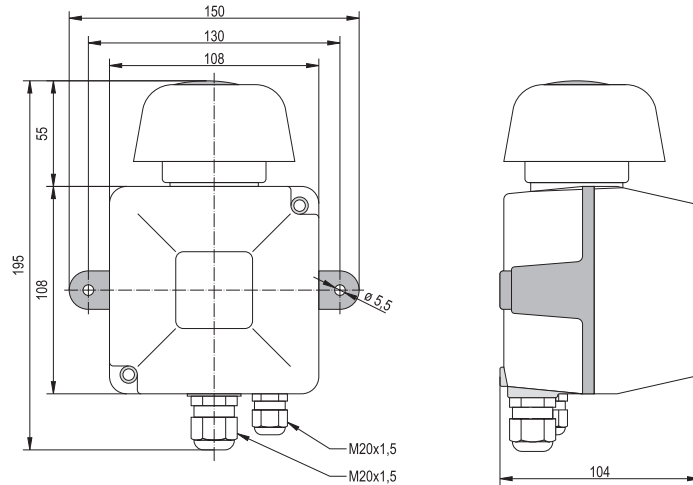

| | A | B | C | D | E | F | G | H | I | J | K | L | M | N | O | P |
|--------|-----|----|----|-----|-----|----|-----|-----|-----|-----|-----|-----|----|----|-----|-----|
| Size 2 | 82 | 12 | 37 | 132 | 202 | 30 | 146 | 95 | 8.5 | 6.6 | 91 | 132 | 42 | 45 | 91 | 132 |
| Size 3 | 106 | 19 | 55 | 169 | 256 | 40 | 206 | 112 | 8.5 | 6.6 | 124 | 184 | 56 | 64 | 124 | 184 |
| Size 4 | 138 | 17 | 63 | 217 | 339 | 50 | 248 | 140 | 8.5 | 6.6 | 167 | 228 | 56 | 64 | 167 | 228 |

Beacons Q with Buzzer Indicator - Size 1 (QSS/QTS)

Dimensions are in millimeters. Dimensions not intended for manufacturing purposes.

Beacons Q with Buzzer Indicator - Size 2-4 (QSM/QTM/QSL/QCL/QSX/QCX)

| | A | B | C | D | E | F | G | H | I | J | K | L | M | N | O | P | R |
|--------|-----|----|----|----|-----|-----|----|-----|-----|-----|-----|-----|-----|----|----|-----|-----|
| Size 2 | 82 | 12 | 37 | 57 | 137 | 207 | 30 | 146 | 95 | 8.5 | 6.6 | 91 | 132 | 37 | 45 | 91 | 132 |
| Size 3 | 106 | 19 | 55 | 73 | 176 | 263 | 40 | 205 | 112 | 8.5 | 6.6 | 124 | 184 | 44 | 65 | 124 | 184 |
| Size 4 | 138 | 17 | 63 | 91 | 223 | 345 | 50 | 248 | 140 | 8.5 | 6.6 | 167 | 228 | 45 | 65 | 167 | 228 |

Mini-Horn Signal Beacon (KLL/KDL/KLF/KDF)

Dimensions are in millimeters. Dimensions not intended for manufacturing purposes.

Signaling Sounder, Strobe Beacon (VS4), Telephone Call (VS2) & Exp-Proof (VS1)