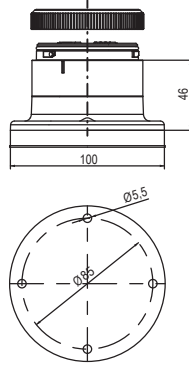

Beacons Q, Size 1 (QDS/QFS)

Dimensions are in millimeters. Dimensions not intended for manufacturing purposes.

Beacons Q, Size 2-4 (QDM/QFM/QDL/QBL/QDX/QBX)

| Beacon Q | A | B | C | D | E | F | G | H | I | J | K | L | M | N | O |
|----------|-----|----|----|----|-----|-----|----|-----|-----|-----|-----|-----|-----|-----|-----|
| Size 2 | 82 | 12 | 37 | 58 | 137 | 207 | 30 | 146 | 95 | 8.5 | 6.6 | 91 | 132 | 91 | 132 |
| Size 3 | 106 | 19 | 55 | 73 | 176 | 263 | 40 | 206 | 112 | 8.5 | 6.6 | 124 | 184 | 124 | 184 |
| Size 4 | 138 | 17 | 63 | 91 | 223 | 345 | 50 | 248 | 140 | 8.5 | 6.6 | 167 | 228 | 167 | 228 |

YSW

YFR

YSW+XSS

YMR+XWR

J
Warning Tower Lights

ECOmodul 70mm Towers

Dimensions are in millimeters. Dimensions not intended for manufacturing purposes.

XLL, XDC, XDA, XDF, XFF

XMR

XSW

XFR

XSW+XSS

XMR+XWR

J Warning Tower Lights

modulSIGNAL 50mm Towers

Dimensions are in millimeters. Dimensions not intended for manufacturing purposes.