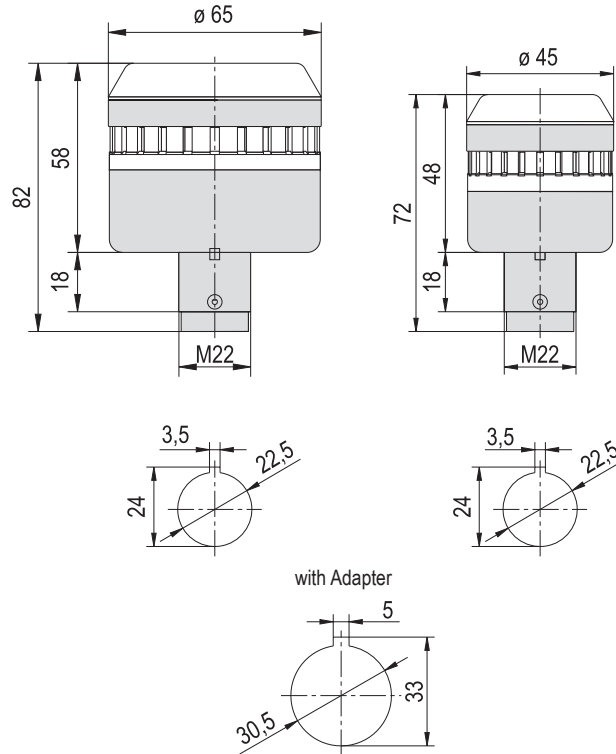

M22 Panel Mount Buzzer with LED Beacon (ELG/ELM/EDG/EDM)

Dimensions are in millimeters. Dimensions not intended for manufacturing purposes.

Beacon with Siren (CS1)