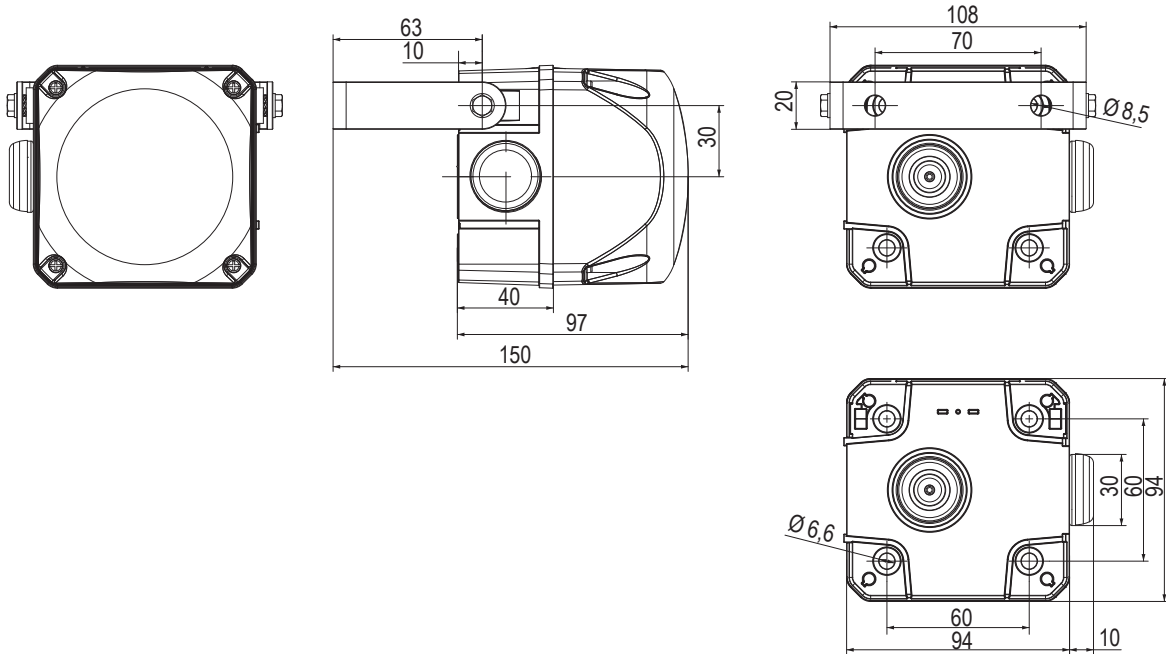

Beacons Q with Buzzer Indicator - Size 1 (QSS/QTS)

Dimensions are in millimeters. Dimensions not intended for manufacturing purposes.