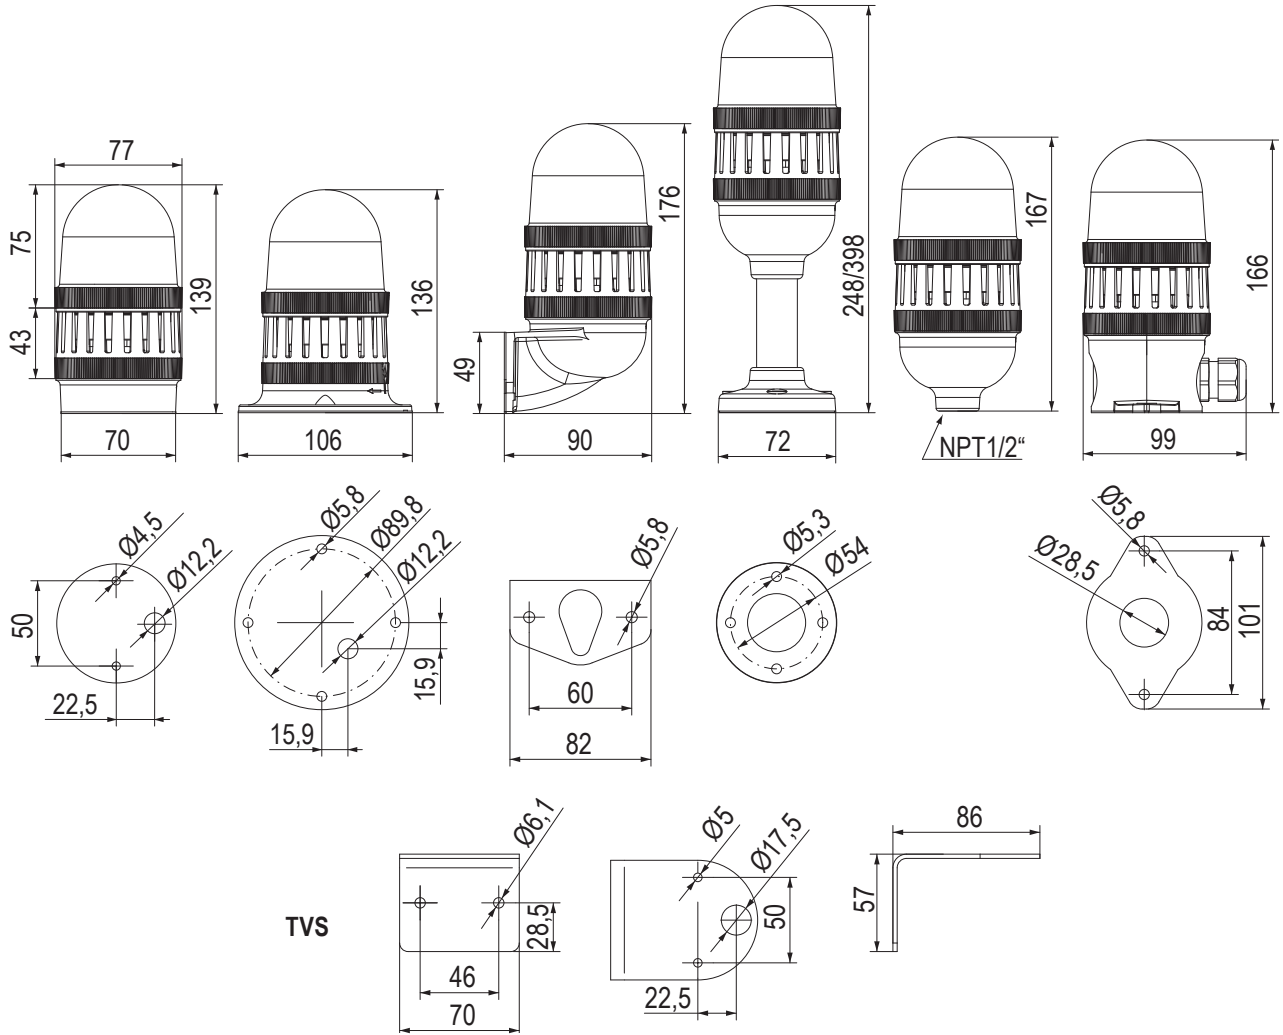

Beacons Q, Size 1 (QDS/QFS)

Dimensions are in millimeters. Dimensions not intended for manufacturing purposes.

Beacons Q, Size 2-4 (QDM/QFM/QDL/QBL/QDX/QBX)

| Beacon Q | A | B | C | D | E | F | G | H | I | J | K | L | M | N | O |
|----------|-----|----|----|----|-----|-----|----|-----|-----|-----|-----|-----|-----|-----|-----|
| Size 2 | 82 | 12 | 37 | 58 | 137 | 207 | 30 | 146 | 95 | 8.5 | 6.6 | 91 | 132 | 91 | 132 |
| Size 3 | 106 | 19 | 55 | 73 | 176 | 263 | 40 | 206 | 112 | 8.5 | 6.6 | 124 | 184 | 124 | 184 |
| Size 4 | 138 | 17 | 63 | 91 | 223 | 345 | 50 | 248 | 140 | 8.5 | 6.6 | 167 | 228 | 167 | 228 |

RWU

RWD

RWA

Beacons Series T 70mm (TDC/TDF/TLL)

Beacons Series T 70mm plus Buzzer (TDE)

Panel Mount Beacons Series T (TDCP/TDFP/TLLP) & U (UDCP/UDFP/ULLP)

UDCP/UDFP

TDCP/TDFP