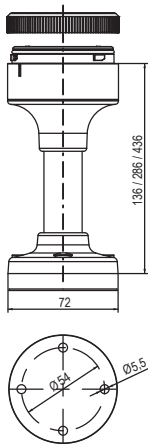

Beacons Q, Size 1 (QDS/QFS)

Dimensions are in millimeters. Dimensions not intended for manufacturing purposes.

Beacons Q, Size 2-4 (QDM/QFM/QDL/QBL/QDX/QBX)

| Beacon Q | A | B | C | D | E | F | G | H | I | J | K | L | M | N | O |
|----------|-----|----|----|----|-----|-----|----|-----|-----|-----|-----|-----|-----|-----|-----|
| Size 2 | 82 | 12 | 37 | 58 | 137 | 207 | 30 | 146 | 95 | 8.5 | 6.6 | 91 | 132 | 91 | 132 |
| Size 3 | 106 | 19 | 55 | 73 | 176 | 263 | 40 | 206 | 112 | 8.5 | 6.6 | 124 | 184 | 124 | 184 |
| Size 4 | 138 | 17 | 63 | 91 | 223 | 345 | 50 | 248 | 140 | 8.5 | 6.6 | 167 | 228 | 167 | 228 |

Modular Beacons M 160mm (MLL/MBL/MFL/MRL)

Dimensions are in millimeters. Dimensions not intended for manufacturing purposes.

Modular Beacons M 120mm (MLM/MBM/MFM/MRM)

Modular Beacons M 90mm (MLS/MBS/MFS/MRS)

YSW

YFR

YSW+XSS

YMR+XWR

J
Warning Tower Lights

ECOmodul 70mm Towers

Dimensions are in millimeters. Dimensions not intended for manufacturing purposes.

XLL, XDC, XDA, XDF, XFF

XMR

XSW

XFR

XSW+XSS

XMR+XWR

J Warning Tower Lights

modulSIGNAL 50mm Towers

Dimensions are in millimeters. Dimensions not intended for manufacturing purposes.