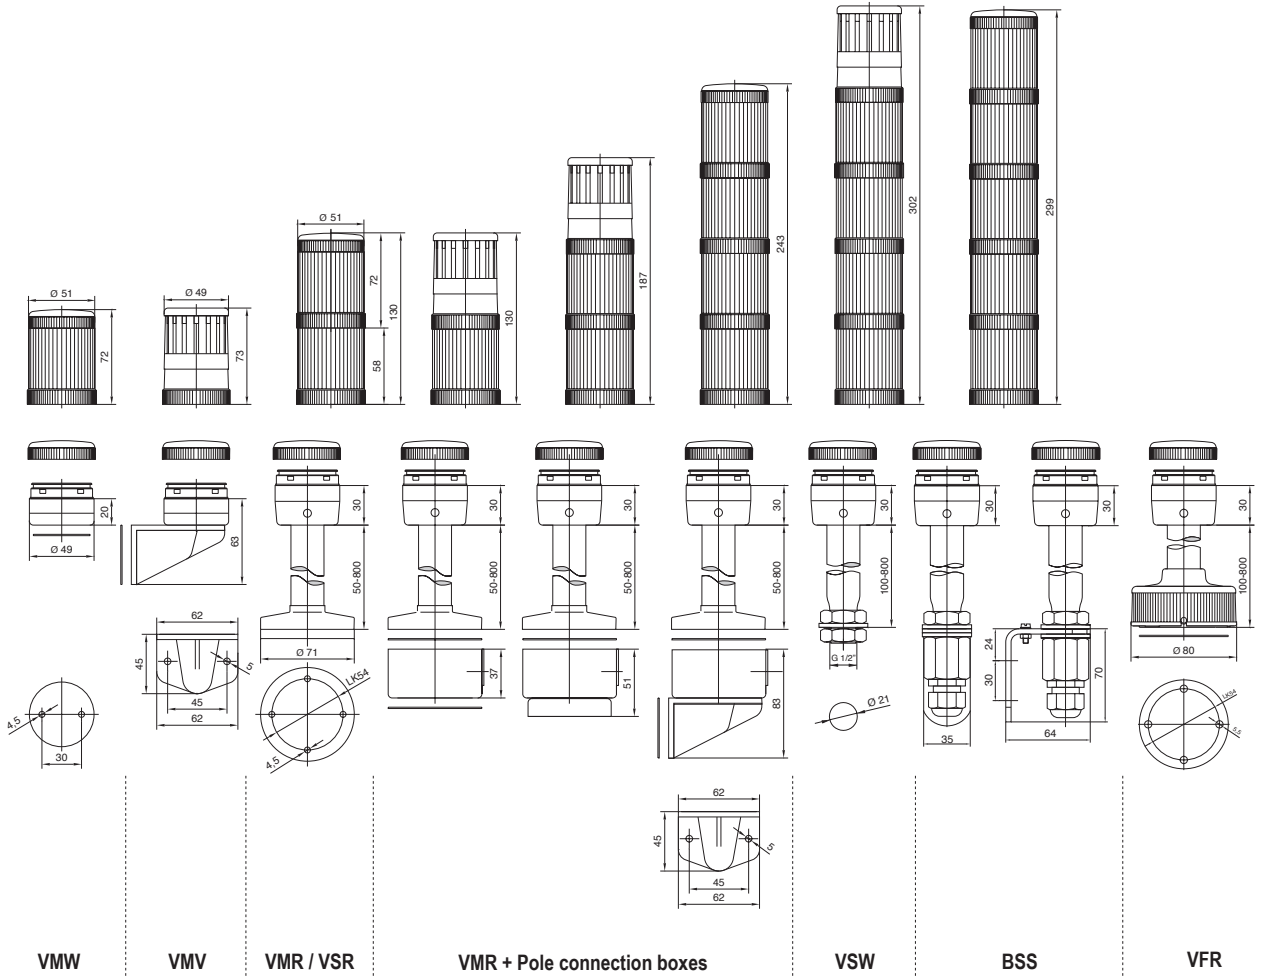

XMR

XSW

XFR

XSW+XSS

XMR+XWR

J Warning Tower Lights

modulSIGNAL 50mm Towers

Dimensions are in millimeters. Dimensions not intended for manufacturing purposes.

VMW

VMV

VMR / VSR

VMR + Pole connection boxes

VSW

BSS

VFR

modulSIGNAL 70mm Towers