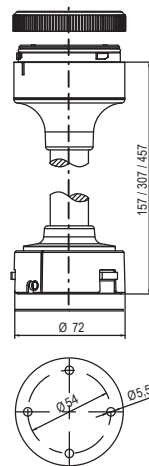

Beacons Q, Size 1 (QDS/QFS)

Dimensions are in millimeters. Dimensions not intended for manufacturing purposes.

Beacons Q, Size 2-4 (QDM/QFM/QDL/QBL/QDX/QBX)

| Beacon Q | A | B | C | D | E | F | G | H | I | J | K | L | M | N | O |
|----------|-----|----|----|----|-----|-----|----|-----|-----|-----|-----|-----|-----|-----|-----|
| Size 2 | 82 | 12 | 37 | 58 | 137 | 207 | 30 | 146 | 95 | 8.5 | 6.6 | 91 | 132 | 91 | 132 |
| Size 3 | 106 | 19 | 55 | 73 | 176 | 263 | 40 | 206 | 112 | 8.5 | 6.6 | 124 | 184 | 124 | 184 |
| Size 4 | 138 | 17 | 63 | 91 | 223 | 345 | 50 | 248 | 140 | 8.5 | 6.6 | 167 | 228 | 167 | 228 |

Modular Beacons M 160mm (MLL/MBL/MFL/MRL)

Dimensions are in millimeters. Dimensions not intended for manufacturing purposes.

Modular Beacons M 120mm (MLM/MBM/MFM/MRM)

Modular Beacons M 90mm (MLS/MBS/MFS/MRS)

YSW

YFR

YSW+XSS

YMR+XWR

J
Warning Tower Lights

ECOmodul 70mm Towers

Dimensions are in millimeters. Dimensions not intended for manufacturing purposes.

XLL, XDC, XDA, XDF, XFF

XMR

XSW

XFR

XSW+XSS

XMR+XWR

J Warning Tower Lights

modulSIGNAL 50mm Towers

Dimensions are in millimeters. Dimensions not intended for manufacturing purposes.