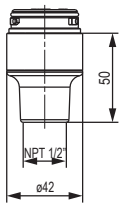

ECOmodul 40mm Towers

Dimensions are in millimeters. Dimensions not intended for manufacturing purposes.

ZNW