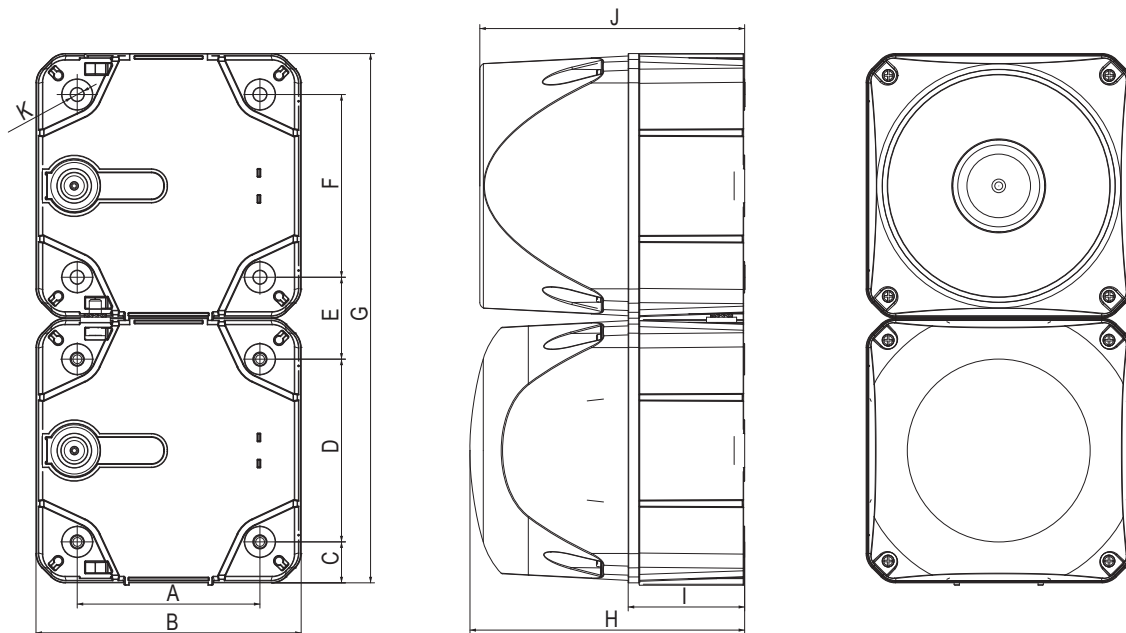

Combination Beacons Q + Sounders A - Size 2-4

	A	B	C	D	E	F	G	H	I	J	K
Size 2	91	132	20	91	41	91	264	137	57	132	6.6
Size 3	124	184	30	124	59	124	367	176	73	169	6.6
Size 4	167	228	30	137	61	167	457	223	91	217	6.6