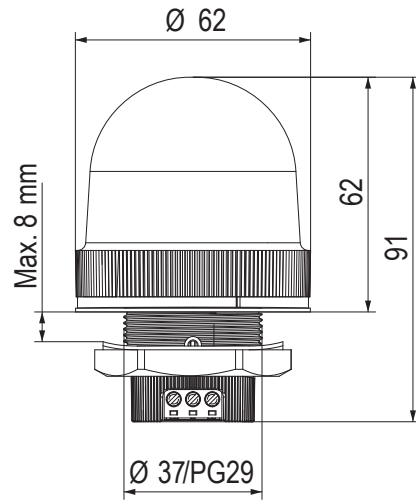

Panel Mount Beacons Series T (TDCP/TDFP/TLLP) & U (UDCP/UDFP/ULLP)

UDCP/UDFP