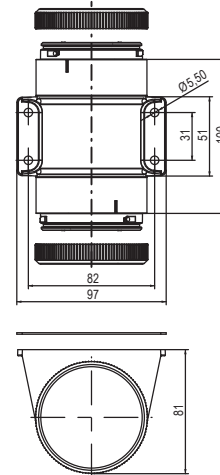

Beacons Q, Size 1 (QDS/QFS)

Dimensions are in millimeters. Dimensions not intended for manufacturing purposes.

Beacons Q, Size 2-4 (QDM/QFM/QDL/QBL/QDX/QBX)

| Beacon Q | A | B | C | D | E | F | G | H | I | J | K | L | M | N | O |
|----------|-----|----|----|----|-----|-----|----|-----|-----|-----|-----|-----|-----|-----|-----|
| Size 2 | 82 | 12 | 37 | 58 | 137 | 207 | 30 | 146 | 95 | 8.5 | 6.6 | 91 | 132 | 91 | 132 |
| Size 3 | 106 | 19 | 55 | 73 | 176 | 263 | 40 | 206 | 112 | 8.5 | 6.6 | 124 | 184 | 124 | 184 |
| Size 4 | 138 | 17 | 63 | 91 | 223 | 345 | 50 | 248 | 140 | 8.5 | 6.6 | 167 | 228 | 167 | 228 |

ZSW

ZFR

ZSW+XSS

ZMR+XWR

ECOmodul 60mm Towers

Dimensions are in millimeters. Dimensions not intended for manufacturing purposes.

YLL, YDC, YDA, YDF, YFF

YDE

YSW

YFR

YSW+XSS

YMR+XWR

J
Warning Tower Lights

ECOmodul 70mm Towers

Dimensions are in millimeters. Dimensions not intended for manufacturing purposes.

XLL, XDC, XDA, XDF, XFF

XMR

XSW

XFR

XSW+XSS

XMR+XWR

J Warning Tower Lights

modulSIGNAL 50mm Towers

Dimensions are in millimeters. Dimensions not intended for manufacturing purposes.