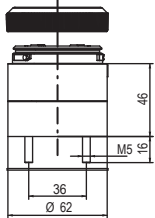

ECOmodul 60mm Towers

Dimensions are in millimeters. Dimensions not intended for manufacturing purposes.

YMS

J
Warning Tower Lights