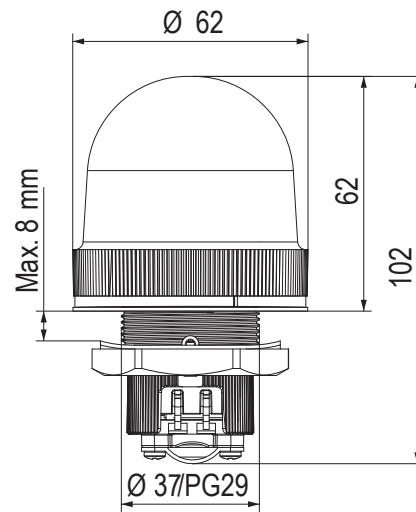

Beacons Q, Size 1 (QDS/QFS)

Dimensions are in millimeters. Dimensions not intended for manufacturing purposes.

Beacons Q, Size 2-4 (QDM/QFM/QDL/QBL/QDX/QBX)

| Beacon Q | A | B | C | D | E | F | G | H | I | J | K | L | M | N | O |
|----------|-----|----|----|----|-----|-----|----|-----|-----|-----|-----|-----|-----|-----|-----|
| Size 2 | 82 | 12 | 37 | 58 | 137 | 207 | 30 | 146 | 95 | 8.5 | 6.6 | 91 | 132 | 91 | 132 |
| Size 3 | 106 | 19 | 55 | 73 | 176 | 263 | 40 | 206 | 112 | 8.5 | 6.6 | 124 | 184 | 124 | 184 |
| Size 4 | 138 | 17 | 63 | 91 | 223 | 345 | 50 | 248 | 140 | 8.5 | 6.6 | 167 | 228 | 167 | 228 |

Modular Beacons Series R

Dimensions are in millimeters. Dimensions not intended for manufacturing purposes.

RCDM, RCMM

RDC, RDM, RDMHP, RMM

RBL

RBH, RBNPT

RBA

Series R Vertical Mounting Bases

ULLP

TLLP

Sounder Series T 75mm (TDE)

Beacons Series U 60mm (UDC/UDF/ULL)

ECOmodul 40mm Towers

Dimensions are in millimeters. Dimensions not intended for manufacturing purposes.

ZLL, ZDC, ZDA, ZDF, ZFF

ZDE

ZSW

ZFR

ZSW+XSS

ZMR+XWR

ECOmodul 60mm Towers

Dimensions are in millimeters. Dimensions not intended for manufacturing purposes.

YLL, YDC, YDA, YDF, YFF

YDE