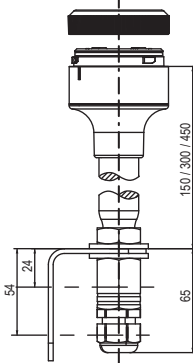

Beacons Q, Size 1 (QDS/QFS)

Dimensions are in millimeters. Dimensions not intended for manufacturing purposes.

Beacons Q, Size 2-4 (QDM/QFM/QDL/QBL/QDX/QBX)

| Beacon Q | A | B | C | D | E | F | G | H | I | J | K | L | M | N | O |
|----------|-----|----|----|----|-----|-----|----|-----|-----|-----|-----|-----|-----|-----|-----|
| Size 2 | 82 | 12 | 37 | 58 | 137 | 207 | 30 | 146 | 95 | 8.5 | 6.6 | 91 | 132 | 91 | 132 |
| Size 3 | 106 | 19 | 55 | 73 | 176 | 263 | 40 | 206 | 112 | 8.5 | 6.6 | 124 | 184 | 124 | 184 |
| Size 4 | 138 | 17 | 63 | 91 | 223 | 345 | 50 | 248 | 140 | 8.5 | 6.6 | 167 | 228 | 167 | 228 |

ZSW

ZFR

ZSW+XSS

ZMR+XWR

ECOmodul 60mm Towers

Dimensions are in millimeters. Dimensions not intended for manufacturing purposes.

YLL, YDC, YDA, YDF, YFF

YDE

YSW

YFR

YSW+XSS

YMR+XWR

J
Warning Tower Lights

ECOmodul 70mm Towers

Dimensions are in millimeters. Dimensions not intended for manufacturing purposes.

XLL, XDC, XDA, XDF, XFF