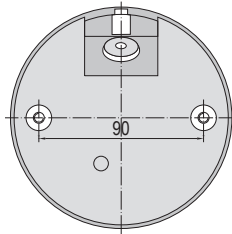

Beacons Q, Size 1 (QDS/QFS)

Dimensions are in millimeters. Dimensions not intended for manufacturing purposes.

Beacons Q, Size 2-4 (QDM/QFM/QDL/QBL/QDX/QBX)

| Beacon Q | A | B | C | D | E | F | G | H | I | J | K | L | M | N | O |
|----------|-----|----|----|----|-----|-----|----|-----|-----|-----|-----|-----|-----|-----|-----|
| Size 2 | 82 | 12 | 37 | 58 | 137 | 207 | 30 | 146 | 95 | 8.5 | 6.6 | 91 | 132 | 91 | 132 |
| Size 3 | 106 | 19 | 55 | 73 | 176 | 263 | 40 | 206 | 112 | 8.5 | 6.6 | 124 | 184 | 124 | 184 |
| Size 4 | 138 | 17 | 63 | 91 | 223 | 345 | 50 | 248 | 140 | 8.5 | 6.6 | 167 | 228 | 167 | 228 |

Modular Beacons M 160mm (MLL/MBL/MFL/MRL)

Dimensions are in millimeters. Dimensions not intended for manufacturing purposes.

Modular Beacons M 120mm (MLM/MBM/MFM/MRM)

Modular Beacons M 90mm (MLS/MBS/MFS/MRS)

Beacons G 120mm (WLG/BKG/FLG/DLG/BLG)

Dimensions are in millimeters. Dimensions not intended for manufacturing purposes.

LED Light Bar (ILL42)

Beacons N 90mm (NES/NFS/NMS/NFS-HP/NMS-HP)

Dimensions are in millimeters. Dimensions not intended for manufacturing purposes.