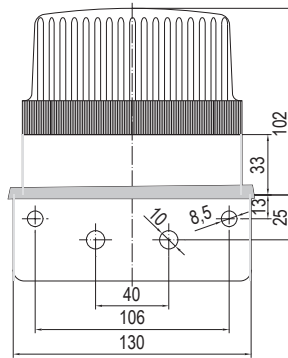

Beacons Q, Size 1 (QDS/QFS)

Dimensions are in millimeters. Dimensions not intended for manufacturing purposes.

Beacons Q, Size 2-4 (QDM/QFM/QDL/QBL/QDX/QBX)

| Beacon Q | A | B | C | D | E | F | G | H | I | J | K | L | M | N | O |
|----------|-----|----|----|----|-----|-----|----|-----|-----|-----|-----|-----|-----|-----|-----|
| Size 2 | 82 | 12 | 37 | 58 | 137 | 207 | 30 | 146 | 95 | 8.5 | 6.6 | 91 | 132 | 91 | 132 |
| Size 3 | 106 | 19 | 55 | 73 | 176 | 263 | 40 | 206 | 112 | 8.5 | 6.6 | 124 | 184 | 124 | 184 |
| Size 4 | 138 | 17 | 63 | 91 | 223 | 345 | 50 | 248 | 140 | 8.5 | 6.6 | 167 | 228 | 167 | 228 |

Modular Beacons M 160mm (MLL/MBL/MFL/MRL)

Dimensions are in millimeters. Dimensions not intended for manufacturing purposes.

Modular Beacons M 120mm (MLM/MBM/MFM/MRM)

Modular Beacons M 90mm (MLS/MBS/MFS/MRS)

Beacons G 120mm (WLG/BKG/FLG/DLG/BLG)

Dimensions are in millimeters. Dimensions not intended for manufacturing purposes.

LED Light Bar (ILL42)

Beacons N 90mm (NES/NFS/NMS/NFS-HP/NMS-HP)

Dimensions are in millimeters. Dimensions not intended for manufacturing purposes.