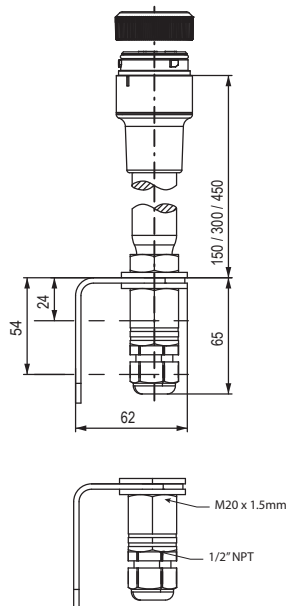

Beacons Q, Size 1 (QDS/QFS)

Dimensions are in millimeters. Dimensions not intended for manufacturing purposes.

Beacons Q, Size 2-4 (QDM/QFM/QDL/QBL/QDX/QBX)

| Beacon Q | A | B | C | D | E | F | G | H | I | J | K | L | M | N | O |
|----------|-----|----|----|----|-----|-----|----|-----|-----|-----|-----|-----|-----|-----|-----|
| Size 2 | 82 | 12 | 37 | 58 | 137 | 207 | 30 | 146 | 95 | 8.5 | 6.6 | 91 | 132 | 91 | 132 |
| Size 3 | 106 | 19 | 55 | 73 | 176 | 263 | 40 | 206 | 112 | 8.5 | 6.6 | 124 | 184 | 124 | 184 |
| Size 4 | 138 | 17 | 63 | 91 | 223 | 345 | 50 | 248 | 140 | 8.5 | 6.6 | 167 | 228 | 167 | 228 |

ZSW

ZFR

ZSW+XSS

ZMR+XWR

ECOmodul 60mm Towers

Dimensions are in millimeters. Dimensions not intended for manufacturing purposes.

YLL, YDC, YDA, YDF, YFF

YDE