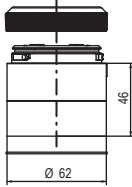

ECOmodul 60mm Towers

Dimensions are in millimeters. Dimensions not intended for manufacturing purposes.

YMW

J
Warning Tower Lights