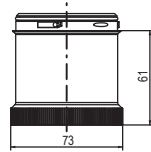

ECOmodul 70mm Towers

Dimensions are in millimeters. Dimensions not intended for manufacturing purposes.

XLL, XDC, XDA, XDF, XFF

XDE, XDZ, XDM