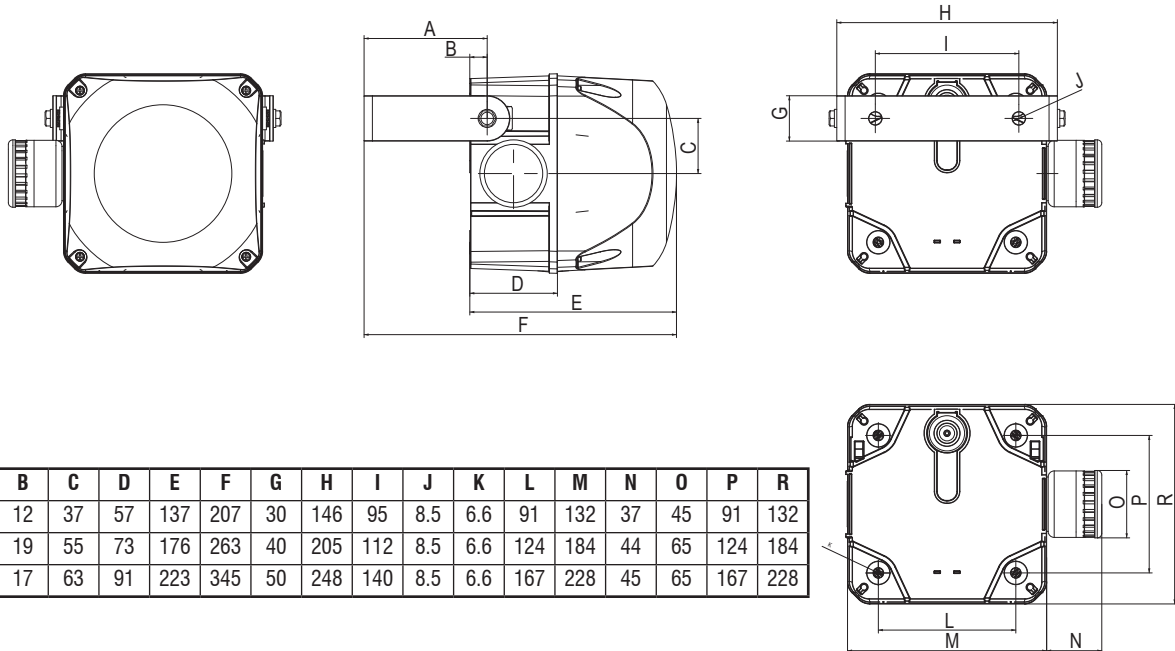

Alarm Sounders A with Light Indicator - Size 1 (ADS-P/ADS-T)

Dimensions are in millimeters. Dimensions not intended for manufacturing purposes.

Alarm Sounders A with Light Indicator - Size 2-4 (ADM/ACM/ADL/ACL/ADX/ACX)

| | A | B | C | D | E | F | G | H | I | J | K | L | M | N | O | P |
|--------|-----|----|----|-----|-----|----|-----|-----|-----|-----|-----|-----|----|----|-----|-----|
| Size 2 | 82 | 12 | 37 | 132 | 202 | 30 | 146 | 95 | 8.5 | 6.6 | 91 | 132 | 42 | 45 | 91 | 132 |
| Size 3 | 106 | 19 | 55 | 169 | 256 | 40 | 206 | 112 | 8.5 | 6.6 | 124 | 184 | 56 | 64 | 124 | 184 |
| Size 4 | 138 | 17 | 63 | 217 | 339 | 50 | 248 | 140 | 8.5 | 6.6 | 167 | 228 | 56 | 64 | 167 | 228 |

Beacons Q with Buzzer Indicator - Size 1 (QSS/QTS)

Dimensions are in millimeters. Dimensions not intended for manufacturing purposes.

Beacons Q with Buzzer Indicator - Size 2-4 (QSM/QTM/QSL/QCL/QSX/QCX)