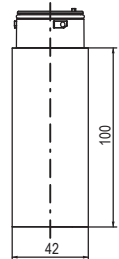

ECOmodul 40mm Towers

Dimensions are in millimeters. Dimensions not intended for manufacturing purposes.

ZNW

ZEP