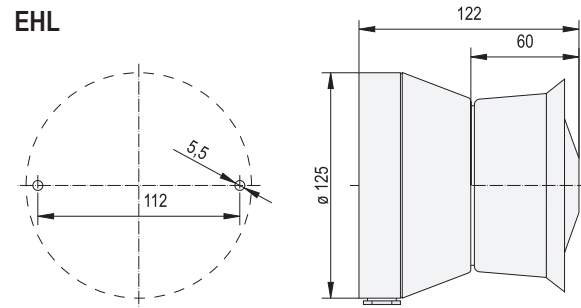

| | A | B | C | D | E | F | G | H | I | J | K | L | M | N |
|--------|-----|-----|-----|----|----|-----|----|-----|-----|-----|-----|-----|-----|-----|
| Size 2 | 146 | 95 | 8.5 | 30 | 37 | 82 | 12 | 132 | 202 | 6.6 | 91 | 132 | 91 | 132 |
| Size 3 | 206 | 112 | 8.5 | 40 | 55 | 106 | 19 | 169 | 256 | 6.6 | 124 | 184 | 124 | 184 |
| Size 4 | 248 | 140 | 8.5 | 50 | 63 | 138 | 17 | 217 | 339 | 6.6 | 167 | 228 | 167 | 228 |

Electronic Sounder (EHS/EHL/EHF)

Dimensions are in millimeters. Dimensions not intended for manufacturing purposes.

EHS

EHL

EHF

Explosion-proof Audible Telephone Call & Signaling Sounder (AS1/AS2/AS3/AS4)

J Audible Signaling