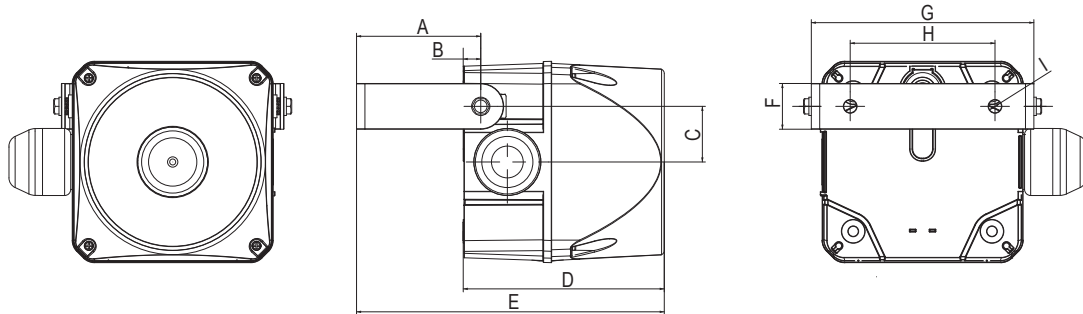

Alarm Sounders A with Light Indicator - Size 2-4 (ADM/ACM/ADL/ACL/ADX/ACX)