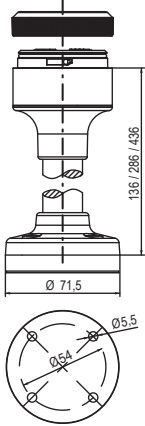

Beacons Q, Size 1 (QDS/QFS)

Dimensions are in millimeters. Dimensions not intended for manufacturing purposes.

Beacons Q, Size 2-4 (QDM/QFM/QDL/QBL/QDX/QBX)

| Beacon Q | A | B | C | D | E | F | G | H | I | J | K | L | M | N | O |
|----------|-----|----|----|----|-----|-----|----|-----|-----|-----|-----|-----|-----|-----|-----|
| Size 2 | 82 | 12 | 37 | 58 | 137 | 207 | 30 | 146 | 95 | 8.5 | 6.6 | 91 | 132 | 91 | 132 |
| Size 3 | 106 | 19 | 55 | 73 | 176 | 263 | 40 | 206 | 112 | 8.5 | 6.6 | 124 | 184 | 124 | 184 |
| Size 4 | 138 | 17 | 63 | 91 | 223 | 345 | 50 | 248 | 140 | 8.5 | 6.6 | 167 | 228 | 167 | 228 |

Modular Beacons M 160mm (MLL/MBL/MFL/MRL)

Dimensions are in millimeters. Dimensions not intended for manufacturing purposes.

Modular Beacons M 120mm (MLM/MBM/MFM/MRM)

Modular Beacons M 90mm (MLS/MBS/MFS/MRS)

ZSW

ZFR

ZSW+XSS

ZMR+XWR

ECOmodul 60mm Towers

Dimensions are in millimeters. Dimensions not intended for manufacturing purposes.

YLL, YDC, YDA, YDF, YFF

YDE

YSW

YFR

YSW+XSS

YMR+XWR

J
Warning Tower Lights

ECOmodul 70mm Towers

Dimensions are in millimeters. Dimensions not intended for manufacturing purposes.

XLL, XDC, XDA, XDF, XFF