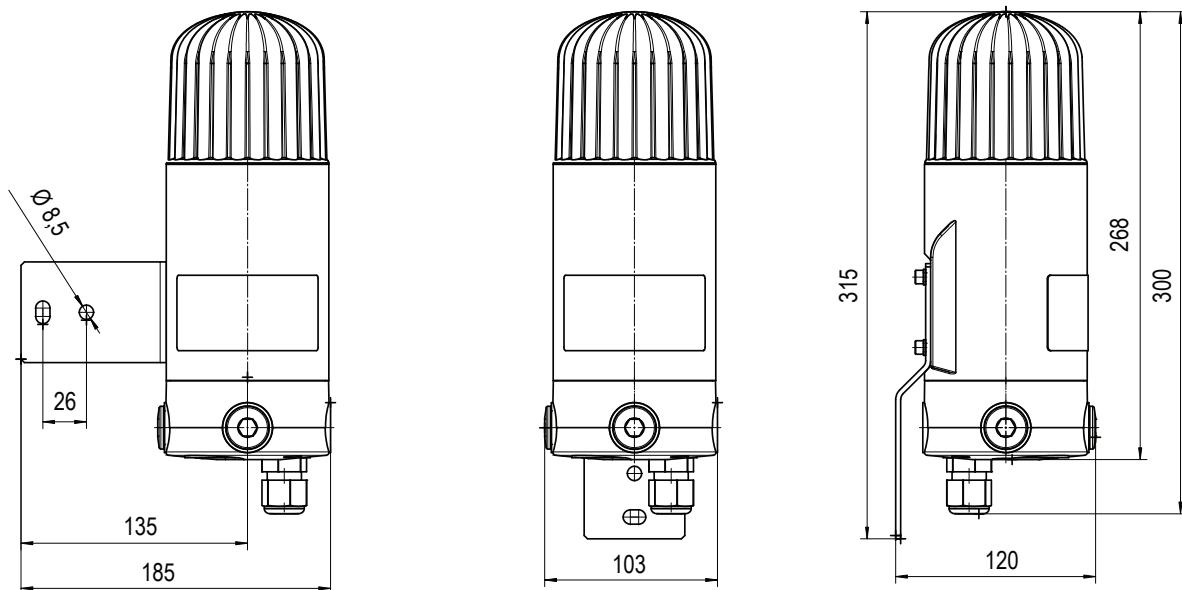

Dimensions are in millimeters. Dimensions not intended for manufacturing purposes.

Explosion Proof Signal Horn (mHPT)

Dimensions are in millimeters. Dimensions not intended for manufacturing purposes.

Explosion Proof Signal Horn (dHH/dHHR)

Explosion Proof Signal Bell (dHW/dHWR)

Dimensions are in millimeters. Dimensions not intended for manufacturing purposes.

Explosion Proof Loudspeaker (dHS)

Explosion Proof Electronic Sounder (dHE)

Dimensions are in millimeters. Dimensions not intended for manufacturing purposes.

Explosion Proof Strobe Beacon (dHF)

Explosion Proof Strobe Beacon (dSF/dSD)

Dimensions are in millimeters. Dimensions not intended for manufacturing purposes.

Explosion Proof LED Beacon (mDD)

J

Explosion Proof Signaling

Explosion Proof Rotating Beacon (dHR)

Dimensions are in millimeters. Dimensions not intended for manufacturing purposes.

Explosion Proof Steady Beacon (dHL)