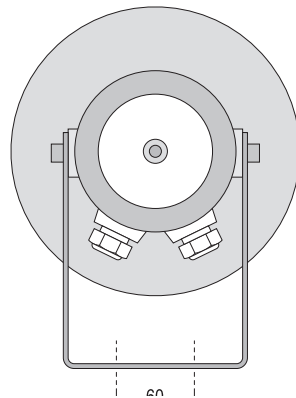

FernTel Telephone (dFT3/wFT3)

Industry Telephone (wIND)

Dimensions are in millimeters. Dimensions not intended for manufacturing purposes.

Telephone Protection Hood (TH1/TH1C)

Explosion Proof Loudspeaker (LS1/LS2)

Dimensions are in millimeters. Dimensions not intended for manufacturing purposes.

Explosion Proof Signal Horn (mHPT)

Dimensions are in millimeters. Dimensions not intended for manufacturing purposes.

Explosion Proof Signal Horn (dHH/dHHR)

Explosion Proof Signal Bell (dHW/dHWR)

Dimensions are in millimeters. Dimensions not intended for manufacturing purposes.

Explosion Proof Loudspeaker (dHS)

Explosion Proof Electronic Sounder (dHE)

Dimensions are in millimeters. Dimensions not intended for manufacturing purposes.