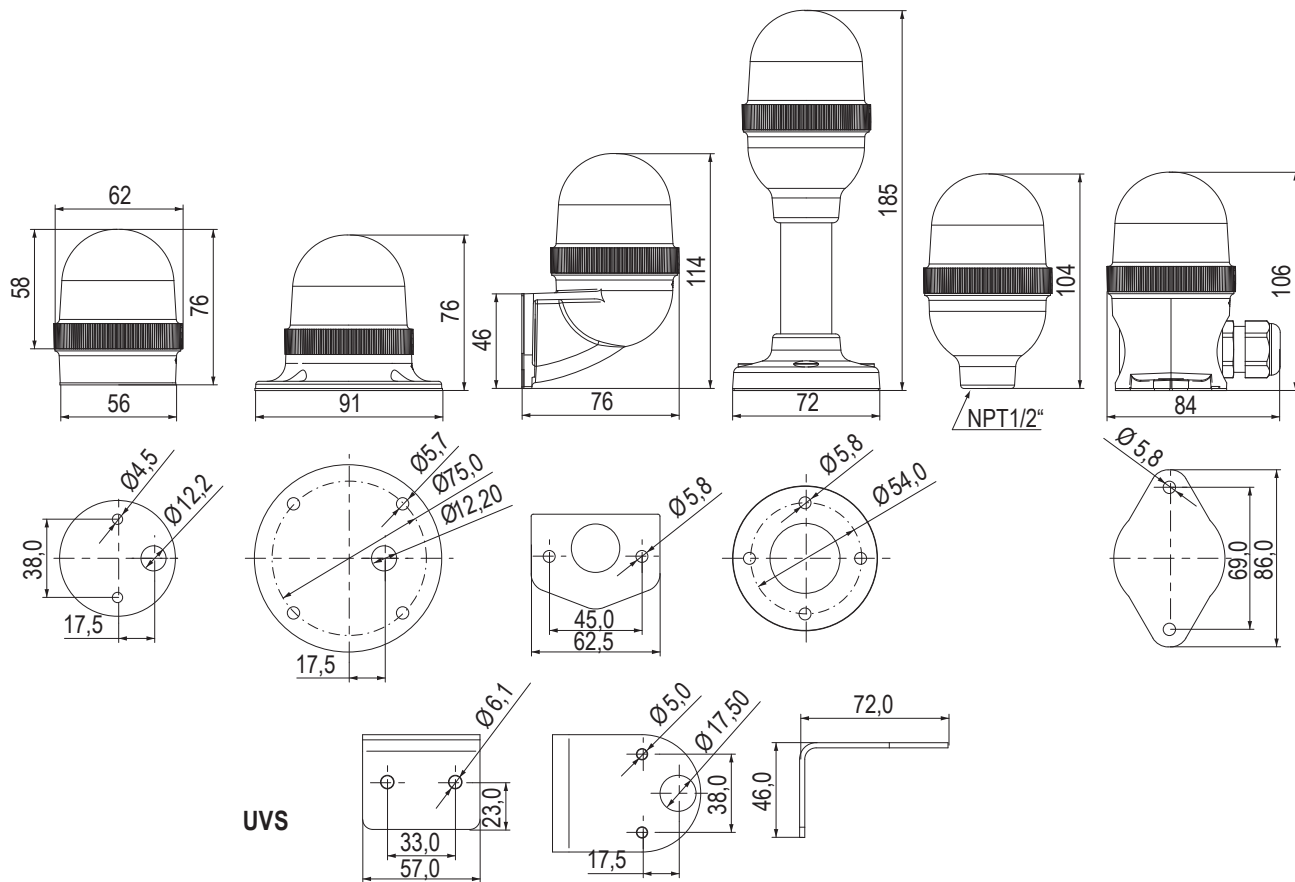

Beacons Q, Size 1 (QDS/QFS)

Dimensions are in millimeters. Dimensions not intended for manufacturing purposes.

Beacons Q, Size 2-4 (QDM/QFM/QDL/QBL/QDX/QBX)

| Beacon Q | A | B | C | D | E | F | G | H | I | J | K | L | M | N | O |
|----------|-----|----|----|----|-----|-----|----|-----|-----|-----|-----|-----|-----|-----|-----|
| Size 2 | 82 | 12 | 37 | 58 | 137 | 207 | 30 | 146 | 95 | 8.5 | 6.6 | 91 | 132 | 91 | 132 |
| Size 3 | 106 | 19 | 55 | 73 | 176 | 263 | 40 | 206 | 112 | 8.5 | 6.6 | 124 | 184 | 124 | 184 |
| Size 4 | 138 | 17 | 63 | 91 | 223 | 345 | 50 | 248 | 140 | 8.5 | 6.6 | 167 | 228 | 167 | 228 |

ULLP

TLLP

Sounder Series T 75mm (TDE)

Beacons Series U 60mm (UDC/UDF/ULL)

ECOmodul 40mm Towers

Dimensions are in millimeters. Dimensions not intended for manufacturing purposes.

ZLL, ZDC, ZDA, ZDF, ZFF

ZDE