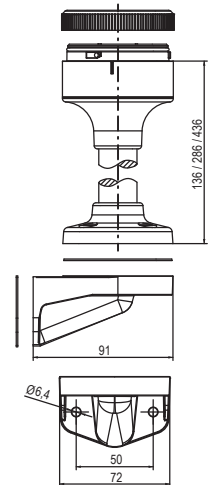

Beacons Q, Size 1 (QDS/QFS)

Dimensions are in millimeters. Dimensions not intended for manufacturing purposes.

Beacons Q, Size 2-4 (QDM/QFM/QDL/QBL/QDX/QBX)

| Beacon Q | A | B | C | D | E | F | G | H | I | J | K | L | M | N | O |
|----------|-----|----|----|----|-----|-----|----|-----|-----|-----|-----|-----|-----|-----|-----|
| Size 2 | 82 | 12 | 37 | 58 | 137 | 207 | 30 | 146 | 95 | 8.5 | 6.6 | 91 | 132 | 91 | 132 |
| Size 3 | 106 | 19 | 55 | 73 | 176 | 263 | 40 | 206 | 112 | 8.5 | 6.6 | 124 | 184 | 124 | 184 |
| Size 4 | 138 | 17 | 63 | 91 | 223 | 345 | 50 | 248 | 140 | 8.5 | 6.6 | 167 | 228 | 167 | 228 |

ZSW

ZFR

ZSW+XSS

ZMR+XWR

ECOmodul 60mm Towers

Dimensions are in millimeters. Dimensions not intended for manufacturing purposes.

YLL, YDC, YDA, YDF, YFF

YDE

YSW

YFR

YSW+XSS

YMR+XWR

J
Warning Tower Lights

ECOmodul 70mm Towers

Dimensions are in millimeters. Dimensions not intended for manufacturing purposes.

XLL, XDC, XDA, XDF, XFF

XMR

XSW

XFR

XSW+XSS

XMR+XWR

J Warning Tower Lights

modulSIGNAL 50mm Towers

Dimensions are in millimeters. Dimensions not intended for manufacturing purposes.