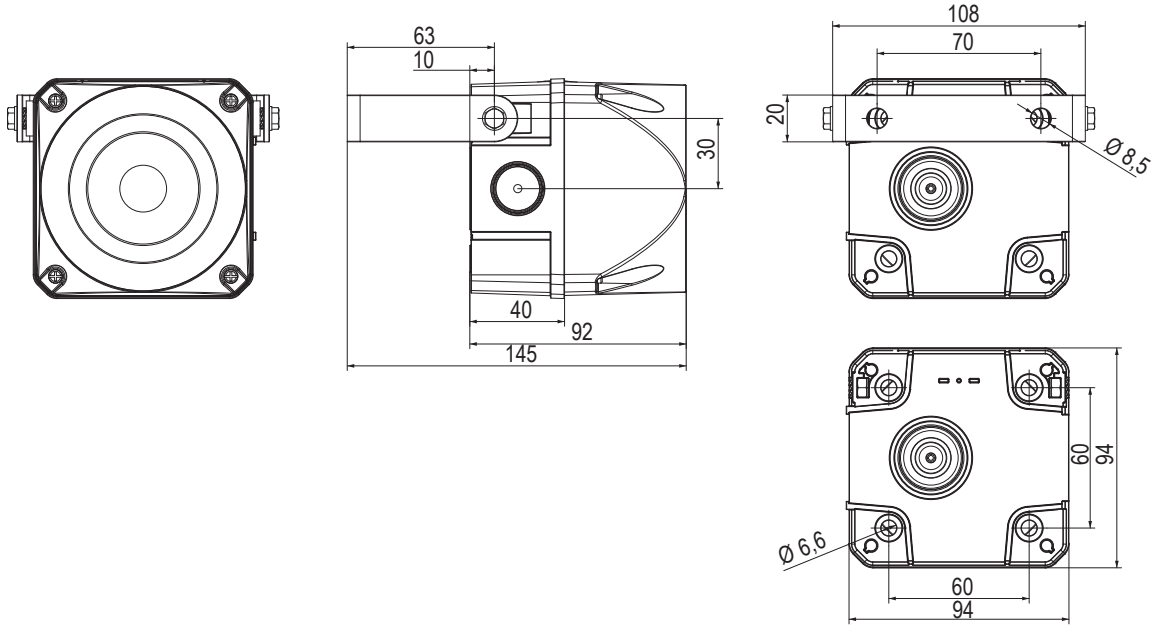

Modular Beacons M 160mm (MLL/MBL/MFL/MRL)

Dimensions are in millimeters. Dimensions not intended for manufacturing purposes.

Modular Beacons M 120mm (MLM/MBM/MFM/MRM)

Modular Beacons M 90mm (MLS/MBS/MFS/MRS)

Dimensions are in millimeters. Dimensions not intended for manufacturing purposes.

Signal Horn (HPT/HTG)

Signal Bells (UWS/FWS)

Dimensions are in millimeters. Dimensions not intended for manufacturing purposes.

Multitone Sirens (ES1/ES2)

J

Audible Signaling

Multitone Alarm Sounders A - Size 1 (ASS-P/ASS-T)

Dimensions are in millimeters. Dimensions not intended for manufacturing purposes.

Multitone Alarm Sounders A - Size 2-4 (ASM/ASL/ASX)

| | A | B | C | D | E | F | G | H | I | J | K | L | M | N |
|--------|-----|-----|-----|----|----|-----|----|-----|-----|-----|-----|-----|-----|-----|
| Size 2 | 146 | 95 | 8.5 | 30 | 37 | 82 | 12 | 132 | 202 | 6.6 | 91 | 132 | 91 | 132 |
| Size 3 | 206 | 112 | 8.5 | 40 | 55 | 106 | 19 | 169 | 256 | 6.6 | 124 | 184 | 124 | 184 |
| Size 4 | 248 | 140 | 8.5 | 50 | 63 | 138 | 17 | 217 | 339 | 6.6 | 167 | 228 | 167 | 228 |