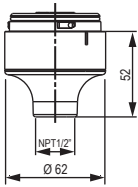

ECOmodul 60mm Towers

Dimensions are in millimeters. Dimensions not intended for manufacturing purposes.

YNW

J
Warning Tower Lights