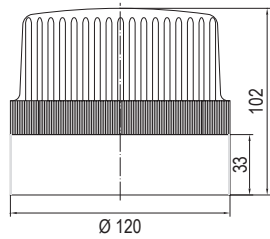

Beacons Q, Size 1 (QDS/QFS)

Dimensions are in millimeters. Dimensions not intended for manufacturing purposes.

Beacons Q, Size 2-4 (QDM/QFM/QDL/QBL/QDX/QBX)

| Beacon Q | A | B | C | D | E | F | G | H | I | J | K | L | M | N | O |
|----------|-----|----|----|----|-----|-----|----|-----|-----|-----|-----|-----|-----|-----|-----|
| Size 2 | 82 | 12 | 37 | 58 | 137 | 207 | 30 | 146 | 95 | 8.5 | 6.6 | 91 | 132 | 91 | 132 |
| Size 3 | 106 | 19 | 55 | 73 | 176 | 263 | 40 | 206 | 112 | 8.5 | 6.6 | 124 | 184 | 124 | 184 |
| Size 4 | 138 | 17 | 63 | 91 | 223 | 345 | 50 | 248 | 140 | 8.5 | 6.6 | 167 | 228 | 167 | 228 |

Modular Beacons M 160mm (MLL/MBL/MFL/MRL)

Dimensions are in millimeters. Dimensions not intended for manufacturing purposes.

Modular Beacons M 120mm (MLM/MBM/MFM/MRM)

Modular Beacons M 90mm (MLS/MBS/MFS/MRS)

Beacons G 120mm (WLG/BKG/FLG/DLG/BLG)

Dimensions are in millimeters. Dimensions not intended for manufacturing purposes.

LED Light Bar (ILL42)

Beacons N 90mm (NES/NFS/NMS/NFS-HP/NMS-HP)

Dimensions are in millimeters. Dimensions not intended for manufacturing purposes.

Beacons Z (BZG/BZL)

BZG

BZL

J

Visual Signaling

Beacons P 75mm (PCH/PFH/PMH/PXH/PCL/PFL/PXL)

Dimensions are in millimeters. Dimensions not intended for manufacturing purposes.

High Profile Lens