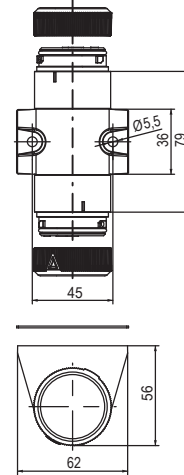

ECOmodul 40mm Towers

Dimensions are in millimeters. Dimensions not intended for manufacturing purposes.

ZNW

ZZV