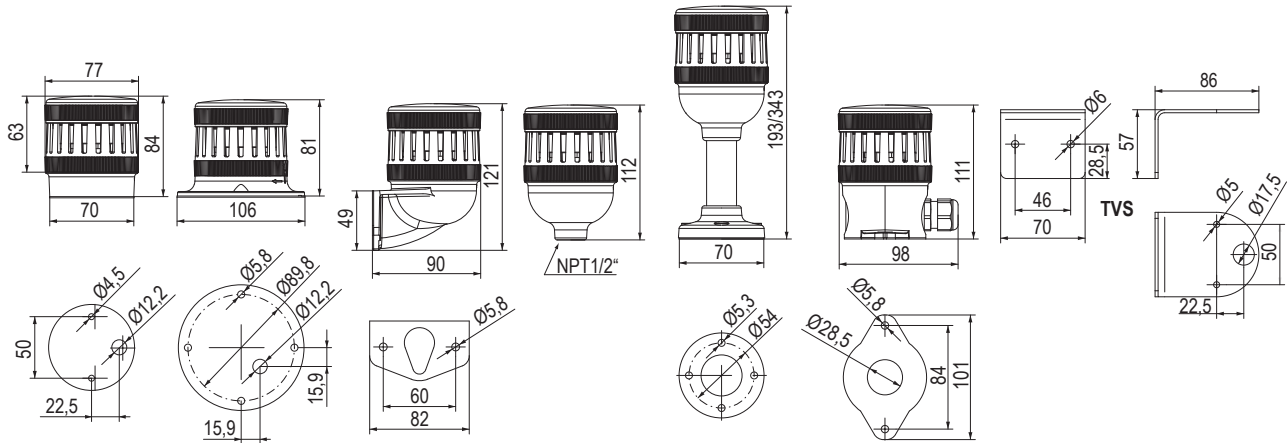

Sounder Series T 75mm (TDE)