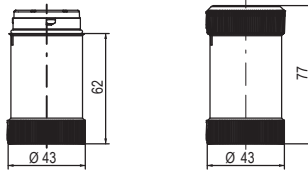

ULLP

TLLP

Sounder Series T 75mm (TDE)

Beacons Series U 60mm (UDC/UDF/ULL)

ECOmodul 40mm Towers

Dimensions are in millimeters. Dimensions not intended for manufacturing purposes.

ZLL, ZDC, ZDA, ZDF, ZFF

ZDE

ZSW

ZFR

ZSW+XSS

ZMR+XWR

ECOmodul 60mm Towers

Dimensions are in millimeters. Dimensions not intended for manufacturing purposes.

YLL, YDC, YDA, YDF, YFF

YDE