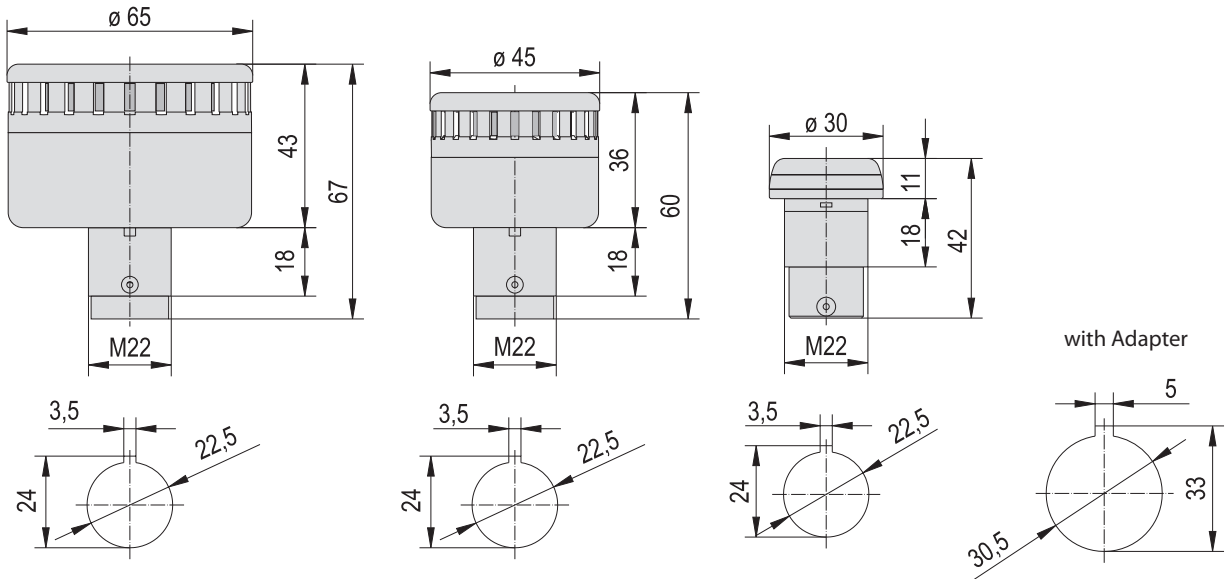

| | A | B | C | D | E | F | G | H | I | J | K | L | M | N |
|--------|-----|-----|-----|----|----|-----|----|-----|-----|-----|-----|-----|-----|-----|
| Size 2 | 146 | 95 | 8.5 | 30 | 37 | 82 | 12 | 132 | 202 | 6.6 | 91 | 132 | 91 | 132 |
| Size 3 | 206 | 112 | 8.5 | 40 | 55 | 106 | 19 | 169 | 256 | 6.6 | 124 | 184 | 124 | 184 |
| Size 4 | 248 | 140 | 8.5 | 50 | 63 | 138 | 17 | 217 | 339 | 6.6 | 167 | 228 | 167 | 228 |

Electronic Sounder (EHS/EHL/EHF)

Dimensions are in millimeters. Dimensions not intended for manufacturing purposes.

EHS

EHL

EHF

Explosion-proof Audible Telephone Call & Signaling Sounder (AS1/AS2/AS3/AS4)

J Audible Signaling

M22 Panel Mount Buzzer (ESG/ESM/ESK/ESV)

Dimensions are in millimeters. Dimensions not intended for manufacturing purposes.

M28 Panel Mount Buzzer (ESD/ESP/ESZ)

ESD-ESP

ESZ-S

ESZ-K

M28 Panel Mount Buzzer (BU2/BU3)