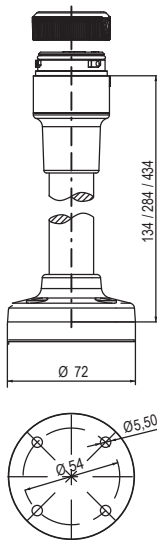

Beacons Q, Size 1 (QDS/QFS)

Dimensions are in millimeters. Dimensions not intended for manufacturing purposes.

Beacons Q, Size 2-4 (QDM/QFM/QDL/QBL/QDX/QBX)

| Beacon Q | A | B | C | D | E | F | G | H | I | J | K | L | M | N | O |
|----------|-----|----|----|----|-----|-----|----|-----|-----|-----|-----|-----|-----|-----|-----|
| Size 2 | 82 | 12 | 37 | 58 | 137 | 207 | 30 | 146 | 95 | 8.5 | 6.6 | 91 | 132 | 91 | 132 |
| Size 3 | 106 | 19 | 55 | 73 | 176 | 263 | 40 | 206 | 112 | 8.5 | 6.6 | 124 | 184 | 124 | 184 |
| Size 4 | 138 | 17 | 63 | 91 | 223 | 345 | 50 | 248 | 140 | 8.5 | 6.6 | 167 | 228 | 167 | 228 |

Modular Beacons M 160mm (MLL/MBL/MFL/MRL)

Dimensions are in millimeters. Dimensions not intended for manufacturing purposes.

Modular Beacons M 120mm (MLM/MBM/MFM/MRM)

Modular Beacons M 90mm (MLS/MBS/MFS/MRS)

ZSW

ZFR

ZSW+XSS

ZMR+XWR

ECOmodul 60mm Towers

Dimensions are in millimeters. Dimensions not intended for manufacturing purposes.

YLL, YDC, YDA, YDF, YFF

YDE